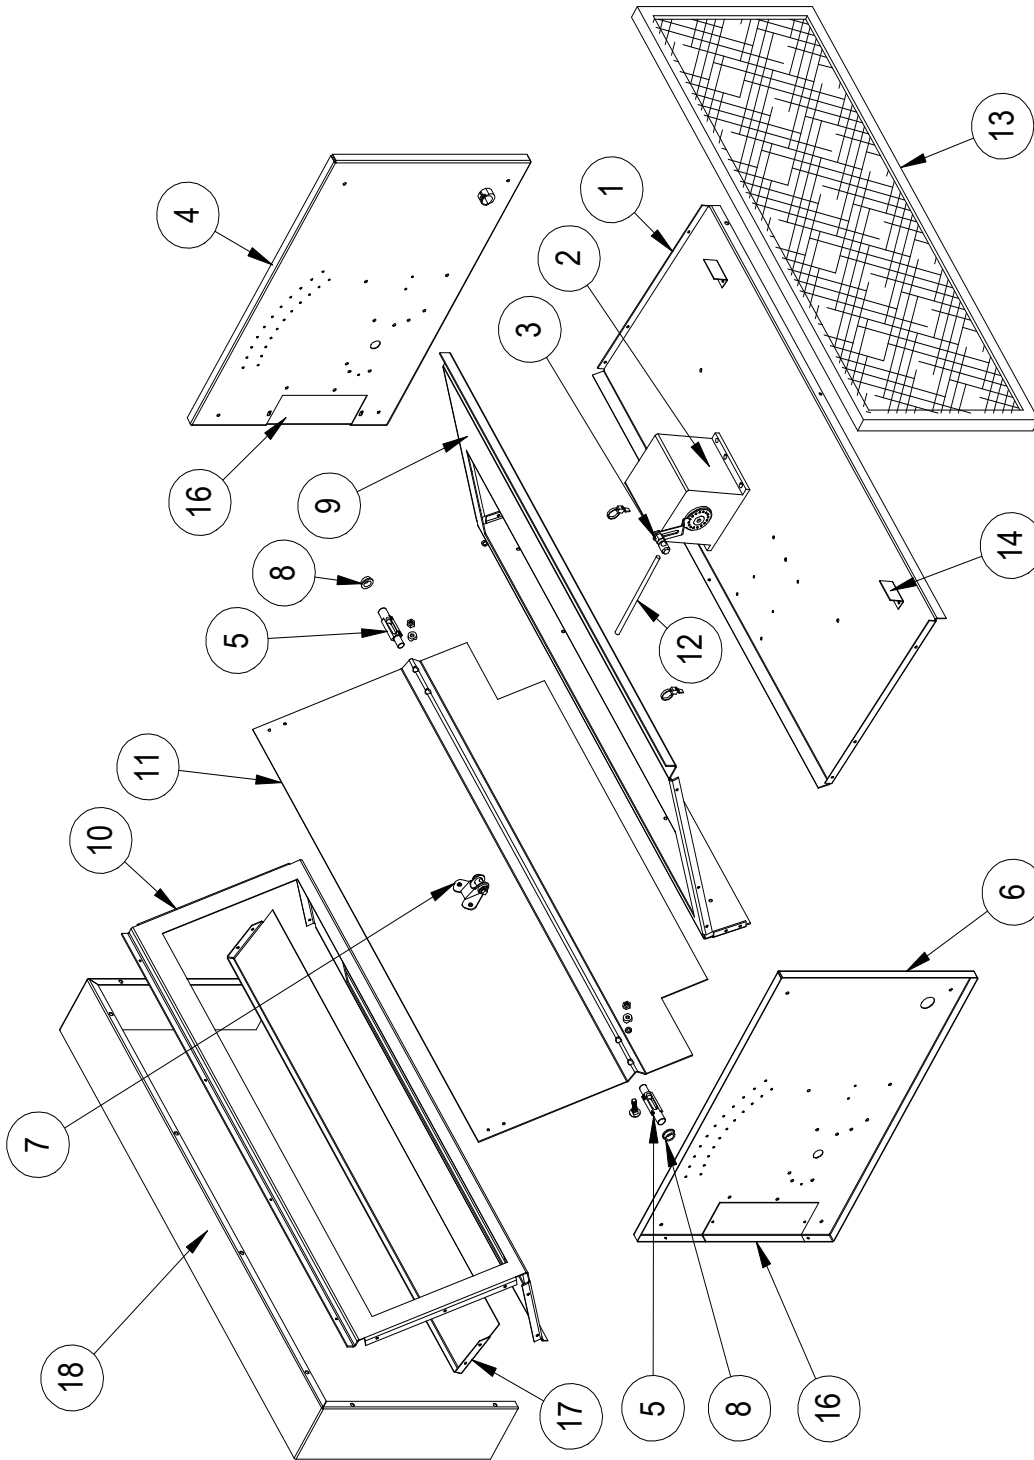

SEXP-438

CRVP-3, CRVP-3L

FUNCTIONAL and CABINET COMPONENTS

SEXP-439 A

CRVS-5

FUNCTIONAL and CABINET COMPONENTS

SEXP-440

CRVP-5, CRVP-5L

FUNCTIONAL and CABINET COMPONENTS

Drawing No.	Part No.	Description	CRVS-3	CRVP-3	CRVP-3L	CRVS-5	CRVP-5	CRVP-5L	CRVMWH-3
1	127-212	Base	X	X					
1	127-215	Base				X	X		
2	8602-020	Motor	X			X			
2	8602-050	Motor		X			X		
2	8602-017	Motor							X
3	8602-008	Ball Joint	X			X			
4	S100X434	Right End	X	X					
	S100X440	Right End				X	X		
5	8602-038	Damper Blade Pin	2	X		2	X		
6	S100Y434	Left End	X	X					
6	S100Y440	Left End				X	X		
7	8602-040	BKP-24 Bracket	X			X			X
8	8602-039	Bronze Bushing	2			2			
8	8602-052	Bronze Bushing		2			2		
9	S137-178	Front Fill	X	X					
9	S137-218	Front Fill				X	X		
10	S137-481	Return Fill				X	X		
10	S137-484	Return Fill	X	X					
11	S139-180	Damper Blade				X	X		
11	S139-181	Damper Blade	X	X					
12	8602-042	Rod	X			X			
13	7003-033	Mist Eliminator	X	X					
13	7003-035	Mist Eliminator				X	X		
14	131-095	Filter Stop	2	2		2	2		
15	105-1044	Blade Position Angle		2			2		
16	137-485	Side Fill	2	2					2
16	137-486	Side Fill				2	2		
17	137-483	Exhaust Partition				X	X		
18	8602-051	Shaft		X			X		
19	143-087	Motor Cover Plate		X			X		
20	8201-048	Relay	X	X		X	X		
NS	4056-189	Wiring Diagram	X			X			
	4056-180	Wiring Diagram		X			X		
	4056-196	Wiring Diagram			X			X	
	4056-187	Wiring Diagram							X
NS	8201-104	3 Position CRV Control Board							X