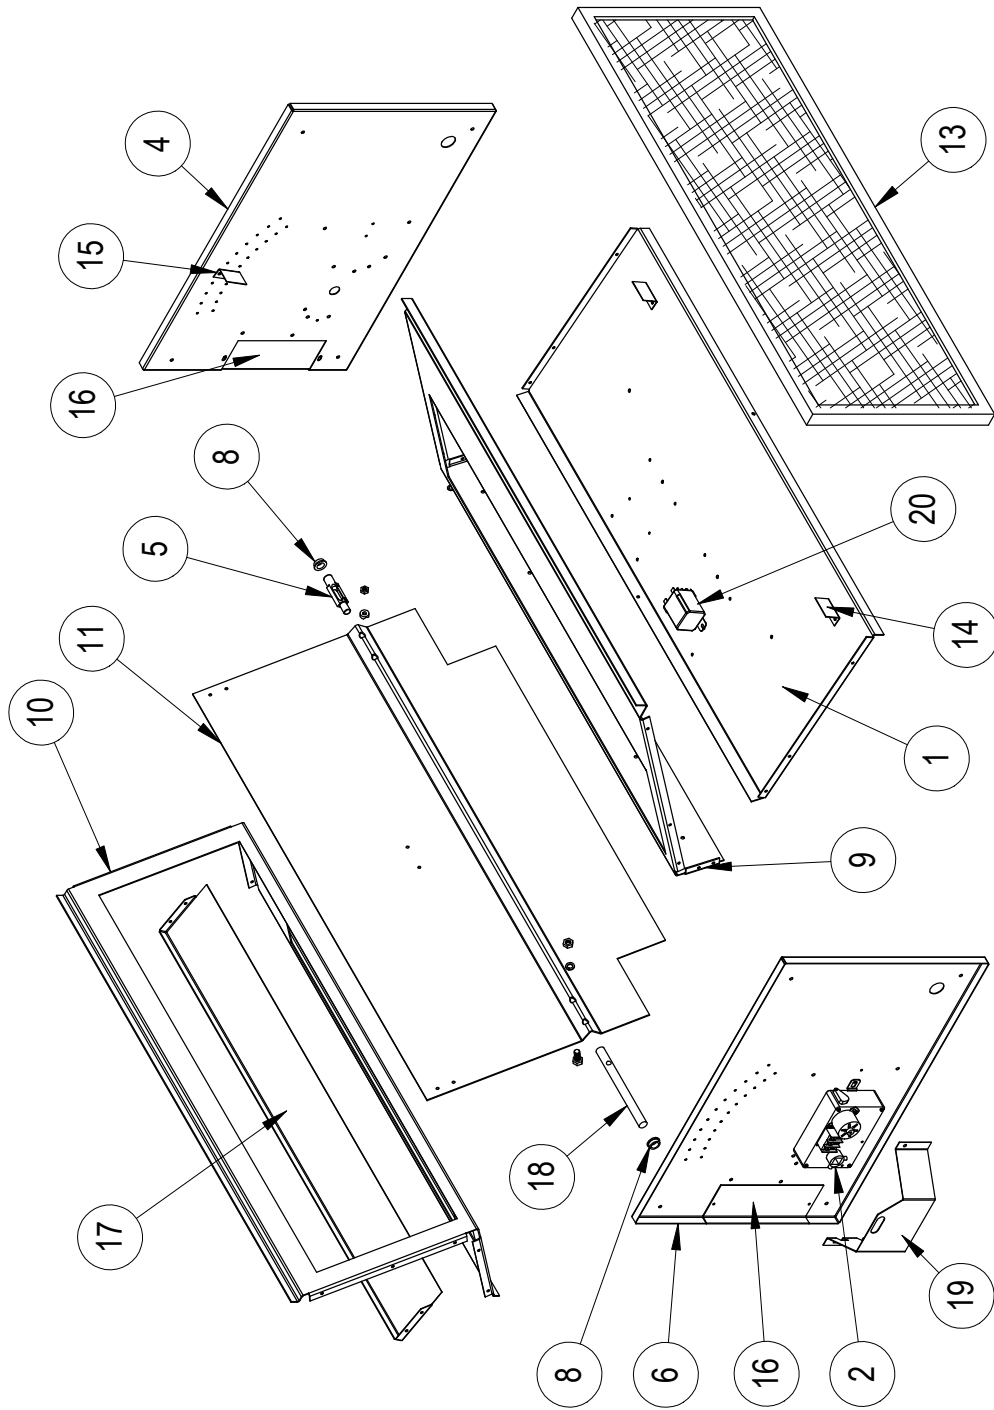

SEXP-438

CRVP-3, CRVP-3L

FUNCTIONAL and CABINET COMPONENTS

SEXP-439 A

CRVS-5

FUNCTIONAL and CABINET COMPONENTS

SEXP-440

CRVP-5, CRVP-5L

FUNCTIONAL and CABINET COMPONENTS

Drawing No.	Part No.	Description	CRVS-3	CRVP-3	CRVP-3L	CRVS-5	CRVP-5	CRVP-5L	CRVMWH-3
1	127-212	Base	X	X					
1	127-215	Base				X	X		
2	8602-020	Motor	X			X			
2	8602-050	Motor		X			X		
2	8602-017	Motor							X
3	8602-008	Ball Joint	X			X			
4	S100X434	Right End	X	X					
	S100X440	Right End				X	X		
5	8602-038	Damper Blade Pin	2	X		2	X		
6	S100Y434	Left End	X	X					
6	S100Y440	Left End				X	X		
7	8602-040	BKP-24 Bracket	X			X			X
8	8602-039	Bronze Bushing	2			2			
8	8602-052	Bronze Bushing		2			2		
9	S137-178	Front Fill	X	X					
9	S137-218	Front Fill				X	X		
10	S137-481	Return Fill				X	X		
10	S137-484	Return Fill	X	X					
11	S139-180	Damper Blade				X	X		
11	S139-181	Damper Blade	X	X					
12	8602-042	Rod	X			X			
13	7003-033	Mist Eliminator	X	X					
13	7003-035	Mist Eliminator				X	X		
14	131-095	Filter Stop	2	2		2	2		
15	105-1044	Blade Position Angle		2			2		
16	137-485	Side Fill	2	2					2
16	137-486	Side Fill				2	2		
17	137-483	Exhaust Partition				X	X		
18	8602-051	Shaft		X			X		
19	143-087	Motor Cover Plate		X			X		
20	8201-048	Relay	X	X		X	X		
NS	4056-189	Wiring Diagram	X			X			
	4056-180	Wiring Diagram		X			X		
	4056-196	Wiring Diagram			X			X	
	4056-187	Wiring Diagram							X
NS	8201-104	3 Position CRV Control Board							X