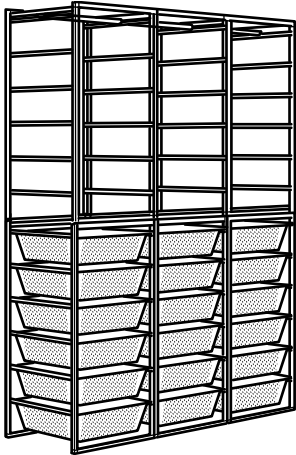

JONAXEL Storage combination

Overall size: 58 $\frac{1}{4}$ ×20 $\frac{1}{8}$ ×68 $\frac{1}{8}$ "

This combination \$284.97 (192.976.85)

Units you need:

JONAXEL Frame 19 $\frac{1}{8}$ ×20 $\frac{1}{8}$ ×41", White	604.199.57	3 pcs
JONAXEL Shelving unit 19 $\frac{1}{8}$ ×20 $\frac{1}{8}$ ×27 $\frac{1}{2}$ ", White	704.199.71	3 pcs
JONAXEL Mesh basket 19 $\frac{1}{8}$ ×20 $\frac{1}{8}$ ×5 $\frac{7}{8}$ ", White	204.199.64	18 pcs

JONAXEL Shelving unit

Overall size: 71 $\frac{1}{8}$ ×20 $\frac{1}{8}$ ×63"

This combination \$109.97 (692.972.87)

Units you need:

JONAXEL Shelving unit 31 $\frac{1}{2}$ ×63×15", White	504.199.72	1 pc
JONAXEL Shelving unit 19 $\frac{1}{8}$ ×20 $\frac{1}{8}$ ×27 $\frac{1}{2}$ ", White	704.199.71	2 pcs

Combinations

Overall size: Width×Depth×Height

JONAXEL Clothes storage combination

Overall size: 58¼×20½×81½"

This combination \$279 (593.114.63)

Units you need:

JONAXEL Frame 19%×20%×41", White	604.199.57	6 pcs
JONAXEL Mesh basket 19%×20%×5%", White	204.199.64	18 pcs
JONAXEL Adjustable clothes rail 18%-32¼", White	104.299.87	3 pcs

JONAXEL Clothes storage combination

Overall size: 68½×20½×68½"

This combination \$181.98 (892.976.63)

Units you need:

JONAXEL Frame 19%×20%×41", White	604.199.57	2 pcs
JONAXEL Frame 19%×20%×27", White	404.199.58	1 pc
JONAXEL Frame 9%×20%×27½", White	104.299.92	1 pc
JONAXEL Shelving unit 19%×20%×27½", White	704.199.71	2 pcs
JONAXEL Wire basket 19%×20%×5%", White	404.199.63	4 pcs
JONAXEL Wire basket 9%×20%×5%", White	604.199.62	4 pcs
JONAXEL Adjustable clothes rail 18%-32¼", White	104.299.87	3 pcs