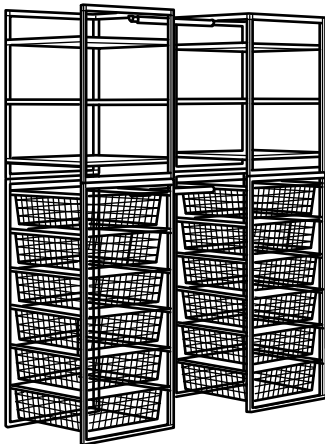

Combinations

Overall size: Width×Depth×Height

JONAXEL Clothes storage combination

Overall size: 39×20½×66½"

This combination \$126 (492.976.60)

Units you need:

JONAXEL Frame 19%×20½×41", White	604.199.57	2 pcs
JONAXEL Frame 19%×20½×27", White	404.199.58	2 pcs
JONAXEL Wire basket 19%×20½×5½", White	404.199.63	8 pcs
JONAXEL Adjustable clothes rail 18%-32¼", White	104.299.87	2 pcs
JONAXEL Top shelf for frame L19%×W20½", thickness ¾", White	204.199.59	2 pcs

JONAXEL Clothes storage combination

Overall size: 39×20½×66½"

This combination \$115.98 (092.976.57)

Units you need:

JONAXEL Frame 19%×20½×41", White	604.199.57	2 pcs
JONAXEL Adjustable clothes rail 18%-32¼", White	104.299.87	2 pcs
JONAXEL Shelving unit 19%×20½×27½", White	704.199.71	2 pcs