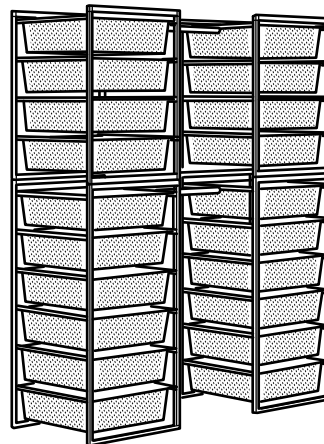

Combinations

Overall size: Width×Depth×Height

JONAXEL Clothes storage combination

Overall size: 39×20½×66½"

This combination \$126 (492.976.60)

Units you need:

JONAXEL Frame 19%×20½×41", White	604.199.57	2 pcs
JONAXEL Frame 19%×20½×27", White	404.199.58	2 pcs
JONAXEL Wire basket 19%×20½×5½", White	404.199.63	8 pcs
JONAXEL Adjustable clothes rail 18%-32¼", White	104.299.87	2 pcs
JONAXEL Top shelf for frame L19%×W20½", thickness ¾", White	204.199.59	2 pcs

JONAXEL Clothes storage combination

Overall size: 39×20½×66½"

This combination \$115.98 (092.976.57)

Units you need:

JONAXEL Frame 19%×20½×41", White	604.199.57	2 pcs
JONAXEL Adjustable clothes rail 18%-32¼", White	104.299.87	2 pcs
JONAXEL Shelving unit 19%×20½×27½", White	704.199.71	2 pcs

JONAXEL Clothes storage combination

Overall size: 55⅞-70⅞×20½×68⅞"

This combination \$169.98 (793.051.02)

Units you need:

JONAXEL Frame 19%×20½×41", White	604.199.57	2 pcs
JONAXEL Wire basket 19%×20½×5½", White	404.199.63	12 pcs
JONAXEL Adjustable clothes rail 18%-32¼", White	104.299.87	2 pcs
JONAXEL Shelving unit 19%×20½×27½", White	704.199.71	2 pcs