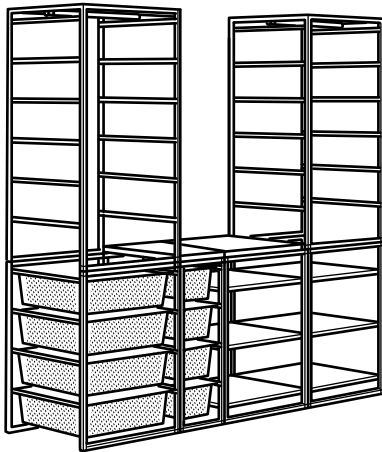

Combinations

Overall size: Width×Depth×Height

JONAXEL Clothes storage combination

Overall size: 58¼×20½×81½"

This combination \$279 (593.114.63)

Units you need:

JONAXEL Frame 19%×20%×41", White	604.199.57	6 pcs
JONAXEL Mesh basket 19%×20%×5%", White	204.199.64	18 pcs
JONAXEL Adjustable clothes rail 18%-32¼", White	104.299.87	3 pcs

JONAXEL Clothes storage combination

Overall size: 68½×20½×68½"

This combination \$181.98 (892.976.63)

Units you need:

JONAXEL Frame 19%×20%×41", White	604.199.57	2 pcs
JONAXEL Frame 19%×20%×27", White	404.199.58	1 pc
JONAXEL Frame 9%×20%×27½", White	104.299.92	1 pc
JONAXEL Shelving unit 19%×20%×27½", White	704.199.71	2 pcs
JONAXEL Wire basket 19%×20%×5%", White	404.199.63	4 pcs
JONAXEL Wire basket 9%×20%×5%", White	604.199.62	4 pcs
JONAXEL Adjustable clothes rail 18%-32¼", White	104.299.87	3 pcs