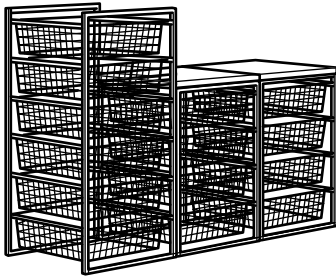

JONAXEL Storage combination

Overall size: 58¼×20½×41"

This combination $130 (892.976.77)

Units you need:

JONAXEL Frame 19½×20½×41", White	604.199.57	1 pc
JONAXEL Frame 19½×20½×27½", White	404.199.58	2 pcs
JONAXEL Wire basket 19½×20½×5½", White	404.199.63	14 pcs
JONAXEL Top shelf for frame L19½×W20½, thickness ¾", White	204.199.59	2 pcs