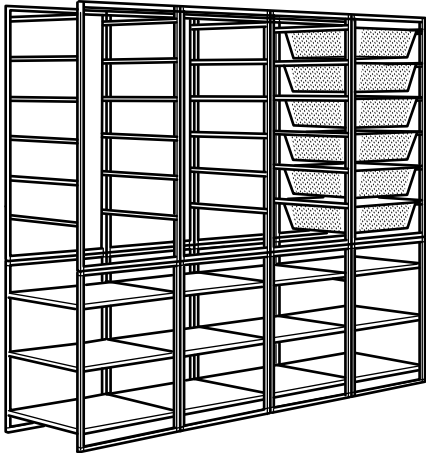

JONAXEL Clothes storage combination

Overall size: 68½×20½×68½"

This combination \$201.98 (393.112.56)

Units you need:

JONAXEL Frame 19%×20%×41", White	604.199.57	2 pcs
JONAXEL Frame 19%×20%×27", White	404.199.58	1 pc
JONAXEL Frame 9%×20%×27½", White	104.299.92	1 pc
JONAXEL Shelving unit 19%×20%×27½", White	704.199.71	2 pcs
JONAXEL Mesh basket 19%×20%×5%", White	204.199.64	4 pcs
JONAXEL Mesh basket 9%×20%×5%", White	904.199.65	4 pcs
JONAXEL Top shelf for frame L19%×W20%", thickness ¾", White	204.199.59	1 pc
JONAXEL Top shelf for frame L9%×W20%", thickness ¾", White	304.299.91	1 pc
JONAXEL Adjustable clothes rail 18%-32¼", White	104.299.87	2 pcs

JONAXEL Clothes storage combination

Overall size: 78×20½×68½"

This combination \$253.96 (293.086.45)

Units you need:

JONAXEL Frame 19%×20%×41", White	604.199.57	4 pcs
JONAXEL Shelving unit 19%×20%×27½", White	704.199.71	4 pcs
JONAXEL Wire basket 19%×20%×5%", White	404.199.63	6 pcs
JONAXEL Adjustable clothes rail 18%-32¼", White	104.299.87	3 pcs

Combinations

Overall size: Width×Depth×Height

JONAXEL Clothes storage combination

Overall size: 78×20½×68½"

This combination \$268.96 (592.976.74)

Units you need:

JONAXEL Frame 19½×20½×41", White	604.199.57	4 pcs
JONAXEL Shelving unit 19½×20½×27½", White	704.199.71	4 pcs
JONAXEL Mesh basket 19½×20½×5½", White	204.199.64	6 pcs
JONAXEL Adjustable clothes rail 18½-32¼", White	104.299.87	3 pcs