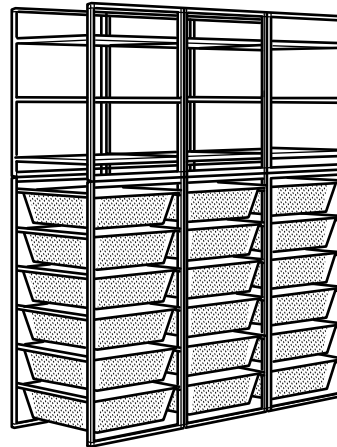

JONAXEL Storage combination

Overall size: 58 $\frac{1}{4}$ ×20 $\frac{1}{8}$ ×68 $\frac{1}{8}$ "

This combination $284.97 (192.976.85)

Units you need:

JONAXEL Frame 19$\frac{1}{8}$×20$\frac{1}{8}$×41", White	604.199.57	3 pcs
JONAXEL Shelving unit 19$\frac{1}{8}$×20$\frac{1}{8}$×27$\frac{1}{2}$", White	704.199.71	3 pcs
JONAXEL Mesh basket 19$\frac{1}{8}$×20$\frac{1}{8}$×5$\frac{7}{8}$", White	204.199.64	18 pcs