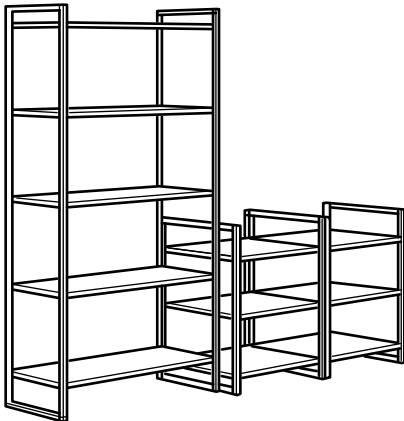

JONAXEL Shelving unit

Overall size: 71 $\frac{1}{8}$ ×20 $\frac{1}{8}$ ×63"

This combination $109.97 (692.972.87)

Units you need:

JONAXEL Shelving unit 31$\frac{1}{2}$×63×15", White	504.199.72	1 pc
JONAXEL Shelving unit 19$\frac{1}{8}$×20$\frac{1}{8}$×27$\frac{1}{2}$", White	704.199.71	2 pcs