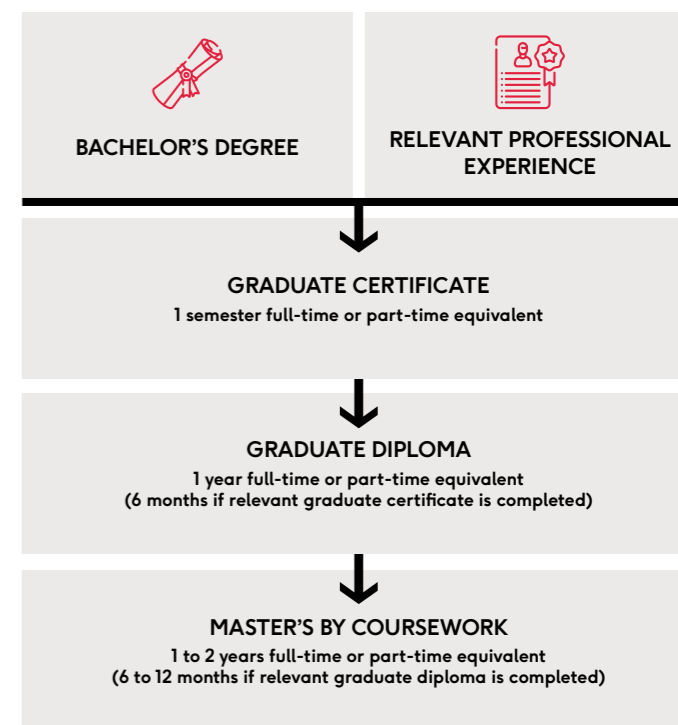

### Graduate certificate

You may have started your career and are now looking to take on a leadership role or level-up in your skillset. Or you may be interested in pivoting career or obtaining in-depth knowledge in a field of your interest. Whatever the reason, a graduate certificate is the ideal introduction to postgraduate study and is often made up of four units over one semester full-time, or part-time equivalent.

### Graduate diploma

Are you ready to further expand on the knowledge you've gained in your chosen area of study, and achieve career goals? A graduate diploma is more in-depth than a graduate certificate, consisting of up to eight units over one year full-time, or part-time equivalent. You'll leave with advanced skills and knowledge in an area of choice.

### Master's degree

This qualification will not only enhance your specialist theoretical and applied knowledge, but you'll also extend your higher-order skills in independent thinking and critical evaluation. Generally, a master's degree will take one to two years to complete full-time, or part-time equivalent.

*Please note: this is a sample diagram only. Entry requirements and duration may differ between courses.*