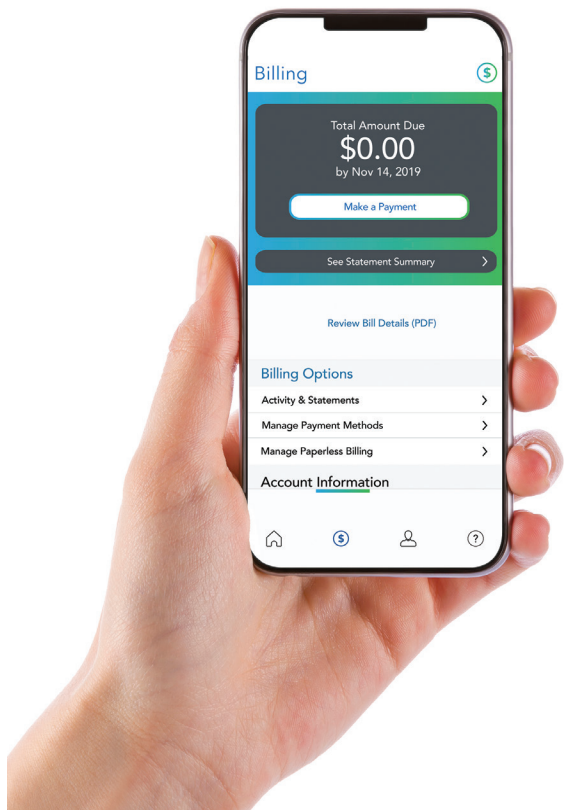

Additional Channels and Pay-Per-View (Continued from other side)

International Channels (Optional) *

400	TFC	405	TV Asia	410	ART	415	Colors
401	GMA Pinoy TV	406	CTI-Zhong Tian	412	CCTV 4	416	ZEE TV
403	SBTN	407	Phoenix InfoNews	413	DW (Deutsche+)	417	SET Asia
404	TV5Monde	408	Phoenix North America	414	RTN (formerly TV Russia)	572	Rai Italia

FAST Channels ***

951-970 Xumo Channels

The Cox App and My Account

Cox makes it easier than ever to connect to your services. Find answers and manage settings with just a few taps, all in the palm of your hands with the Cox App, or on your computer at cox.com/myaccount.

- Manage your service info and check data usage
- View your current bill and schedule a payment
- Browse helpful how-to articles and troubleshooting guides
- Message a customer care agent for 24/7 support

Sign Up or Sign In at cox.com/myaccount or Download the app today!

Need more help?

Get free customer support online, over chat or in our stores. Visit cox.com/support for quick answers, product support videos, live chat, Cox Store locations and more.

And be sure to check out cox.com/learn for product tips and tricks!

Effective September 2025.