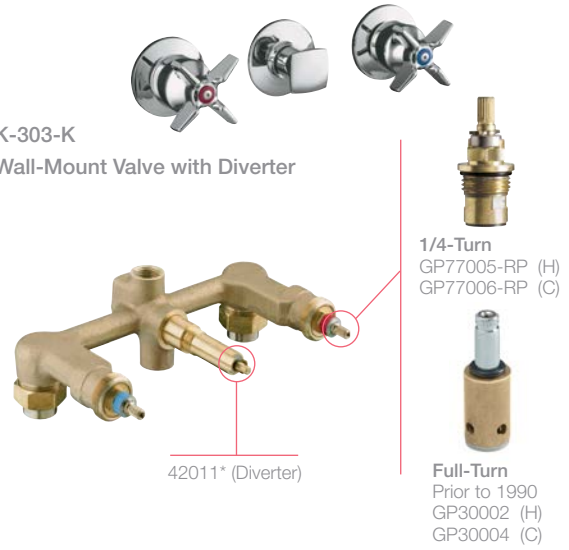

Purist
K-T14491

Revival
K-T16178

Stillness
K-T10944

Symbol
K-T18491

Wall-Mount Bath Faucets

The majority of these style faucets use the K-302-K or the K-303-K valve system.

K-302-K
Wall-Mount Valve

K-303-K
Wall-Mount Valve with Diverter