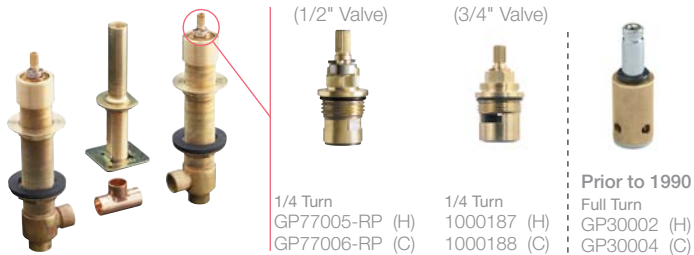

Wall-Mount

(H) = Hot (C) = Cold

*Include the color or finish code after the part number when ordering.

Deck-Mount Bath Faucets

K-300-K 1/2" High-Flow Valve
K-301-K 3/4" High-Flow Valve

(1/2" Valve) (3/4" Valve)