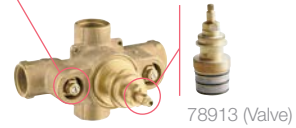

Prior to 2006

K-402-K (1/2")

Used with MasterShower® trim only

K-400-K (3/4")

IV Georges Brass®
K-T10680

Antique
K-T10110

Bancroft®
K-T10593

Devonshire®
K-T10357