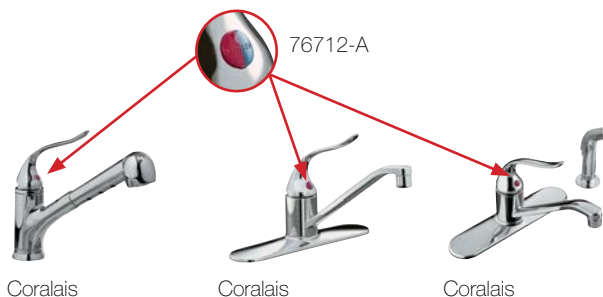

Single-Handle Faucets

Coralais® and Purist® faucets can be ordered with Red & Blue plug buttons.

Centerset Faucets

Coralais, Memoirs®, and Forté® faucets can be ordered with Red & Blue washers.

Widespread Faucets

The following faucets can be ordered with Red & Blue indexing. These SKUs have Red & Blue washers installed in the handles. See Price Book for SKU listing.

Bath and Shower Trim

Coralais and Memoirs faucets can be ordered with Red & Blue indexing already applied.

See Price Book for SKU listing.

Deck-Mount Bath Trim

Memoirs faucets can be ordered with Red & Blue washers.

Kitchen Sink Faucets

Coralais faucets can be ordered with Red & Blue indexing. See Price Book for SKU listing.

Red/Blue Indexing

Red/Blue Indexing

Only the faucets listed can be ordered with Red & Blue indexing options

Most single-handle faucets can have the Red & Blue sticker added. The sticker should be placed near the handle as shown.