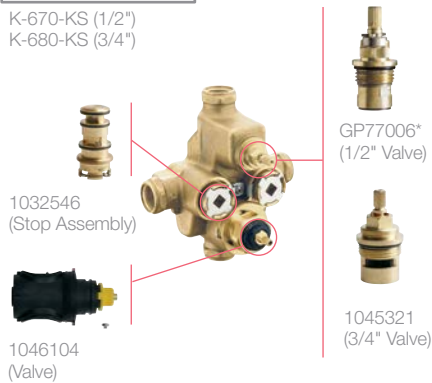

Purist®
K-T14488

Revival®
K-T16175

Stillness®
K-T10940

Symbol®
K-T18090

Stacked Thermostatic Valves with Volume Control

Current

K-670-KS (1/2")
K-680-KS (3/4")

Prior to 2006