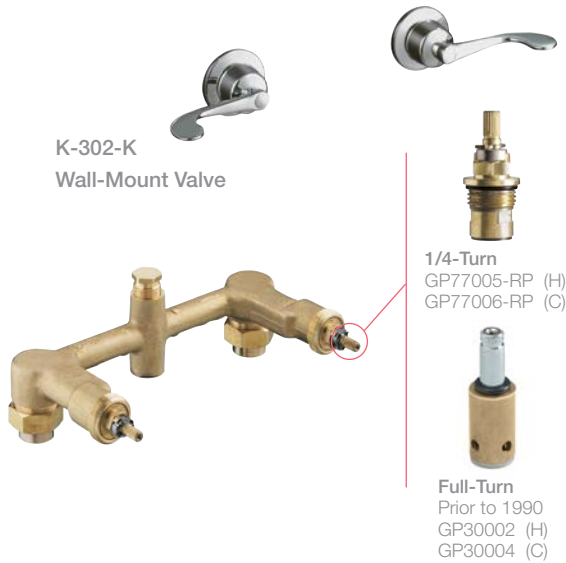

Purist
K-T14491

Revival
K-T16178

Stillness
K-T10944

Symbol
K-T18491

Wall-Mount Bath Faucets

The majority of these style faucets use the K-302-K or the K-303-K valve system.

K-302-K
Wall-Mount Valve

K-303-K
Wall-Mount Valve with Diverter