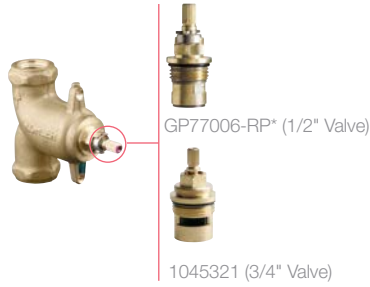

Purist
K-T14489

Revival
K-T16176

Stillness
K-T10941

Volume Control Valves (Usually Multiple in Showers)

Current
K-671-KS (1/2")
K-681-KS (3/4")

Prior to 2006
K-406 (1/2")

Used with MasterShower® Trim Only

IV Georges Brass®
K-T10681