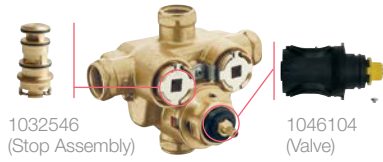

Single-Handle

*Include the color or finish code after the part number when ordering.

Thermostatic Valves

Controls water temperature ONLY. Does NOT turn water on or off.

Current

K-679-KS (1/2")
K-669-KS (3/4")