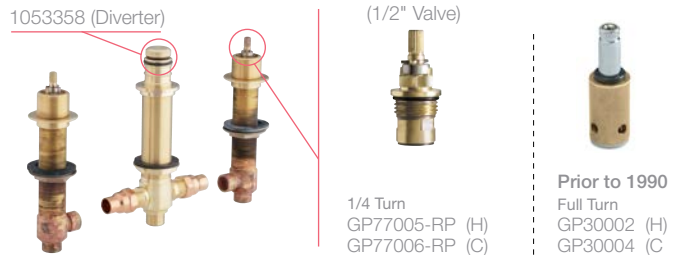

1/4 Turn
GP77005-RP (H)
GP77006-RP (C)

1/4 Turn
1000187 (H)
1000188 (C)

Prior to 1990
Full Turn
GP30002 (H)
GP30004 (C)

K-438-K
1/2" High-Flow Valve with Diverter

Other Diverter Option
K-9530 (Deck-Mount)