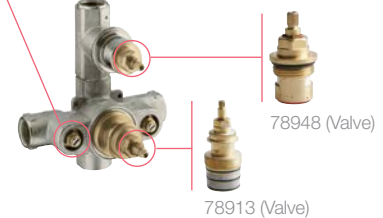

Thermostatic Valves

Controls water temperature ONLY. Does NOT turn water on or off.

Current

K-679-KS (1/2")
K-669-KS (3/4")

Prior to 2006

K-402-K (1/2")

Used with MasterShower® trim only

K-400-K (3/4")

Stacked Thermostatic Valves with Volume Control

Current

K-670-KS (1/2")
K-680-KS (3/4")

Prior to 2006

K-404-K (1/2")

Used with MasterShower® trim only

K-401-K (3/4")