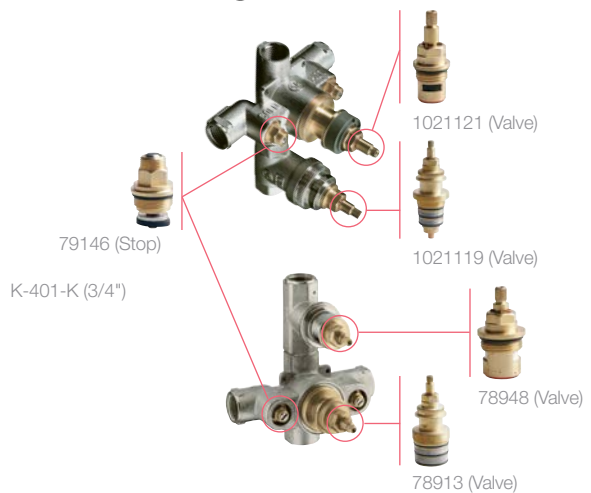

Prior to 2006

K-404-K (1/2")

Used with MasterShower® trim only

K-401-K (3/4")