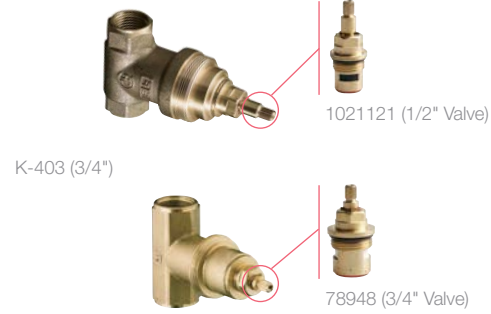

Purist
K-T14489

Revival
K-T16176

Stillness
K-T10941

Volume Control Valves (Usually Multiple in Showers)

Current
K-671-KS (1/2")
K-681-KS (3/4")

Prior to 2006
K-406 (1/2")

Used with MasterShower® Trim Only

IV Georges Brass®
K-T10681