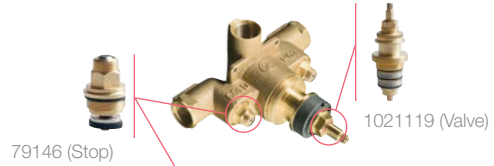

Prior to 2006

K-402-K (1/2")

Used with MasterShower® trim only

K-400-K (3/4")