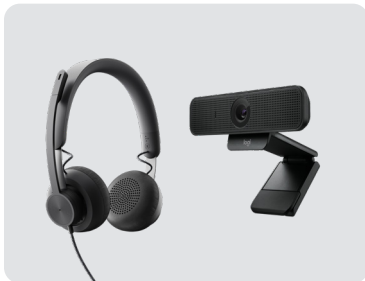

### GOOGLE MEET COMPUTE SYSTEM

Included with room kits, this small footprint compute system is Google-approved and ready to use. Magnetic mounts include upright desktop stand, VESA wall mount, and Logitech PC mount with cable retention.

# PERSONAL COLLABORATION SPACES

---

Stay in control of what viewers can see and hear with a headset and webcam designed for video collaboration. Logitech Personal Video Collaboration Solutions can turn any desktop into an instant collaboration space, whether you're working remotely or in an open office. RightLight technology optimizes webcam settings for more natural light and color. Logi Tune app provides an intuitive dashboard for easy setup, control and customization.

## LOGI DOCK

- ✓ All-in-one docking station with one-touch-join meeting controls and speakerphone
- ✓ Full calendar integration via Logi Tune with ambient lighting to indicate meeting and in-call status
- ✓ Connects up to five USB peripherals, two monitors and Bluetooth® mobile devices, all while supporting up to 100W laptop charging
- ✓ Speakerphone with adaptive beamforming mics and background noise suppression
- ✓ High-fidelity speakers deliver rich audio for meetings, media, and distance learning