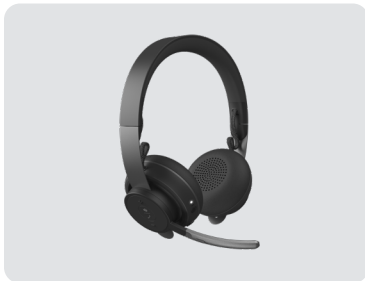

ZONE WIRELESS HEADSET

- ✓ Noise-cancelling dual mic technology
- ✓ Active noise cancellation
- ✓ Seamlessly connect and switch between computer and smartphone
- ✓ Simple on-ear controls for volume, music, and calls
- ✓ Plus version connects up to six Logitech wireless peripherals to a single receiver