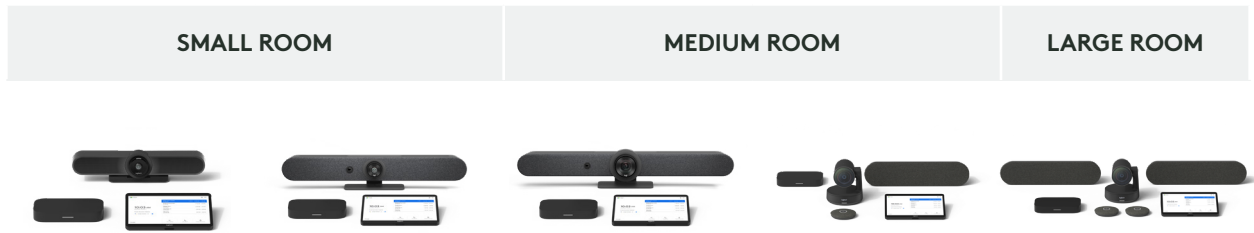

ROOM SOLUTION MATRIX

	SMALL ROOM		MEDIUM ROOM		LARGE ROOM
Room Solution	MeetUp	Rally Bar Mini	Rally Bar	Rally	Rally Plus
Form Factor	All-in-one	All-in-one	All-in-one	Modular	Modular
Camera	5x zoom	4X digital zoom	Up to 15X total zoom (5X optical and 3X digital)	Up to 15X total zoom (5X optical and 3X digital)	Up to 15X total zoom (5X optical and 3X digital)
Speakers/Mic	Embedded speakers elements and mic array. Pickup Range: 13.1 ft / 4 m With optional Expansion Mic: 16.4 ft / 5 m Cable Length: 19.69 ft / 6 m	Embedded speakers elements and mic array. Pickup Range: 15 ft / 4.5m	Embedded speakers elements and mic array. Pickup Range: 15 ft / 4.5m	One speaker and one mic pod Pickup Range: 15 ft / 4.5 m Mic Pod Cable Length: 9.6 ft / 2.95 m	Two speakers and two mic pods Pickup Range: 15 ft / 4.5 m Mic Pod Cable Length: 9.6 ft / 2.95 m15 ft (4.5 m)
Expansion Mics	Up to 1 expansion mic	Up to 2 mic pods	Up to 3 mic pods	Up to 7 mic pods	Up to 7 mic pods
AI RightSense Technologies	RightLight and RightSound	RightSight Autoframing, RightLight, and RightSound	RightSight Autoframing, RightLight, and RightSound	RightLight and RightSound	RightLight and RightSound
Total Room Coverage	163° h x 110° v	163° h x 110° v	130° h x 80° v	260° h x 190° v	260° h x 190° v
Warranty	2 year limited hardware warranty