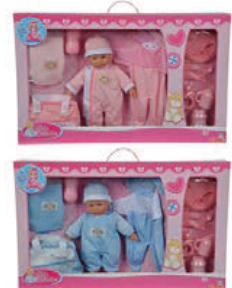

10 509 1958 0/6* FOB

ML Baby Collection, 2-sort.„ Weichkörperpuppe mit extra Outfit, Tasche, Esszubehör und Spielzeug, 30cm, WB, 3J+

ML Baby Collection, 2-ass.„ soft bodied doll with extra outfit, bag, feeding accessories and toys, 30cm, WB, 3Y+