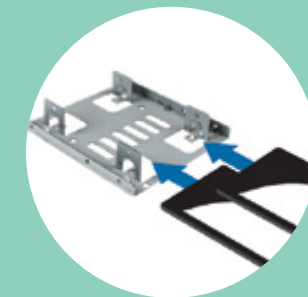

Dual 2.5in to 3.5in Bracket for SATA Drives

BRACKET25X2

Mount two 2.5in SATA drives in a single 3.5in drive bay. Cabling included. Solid steel construction.