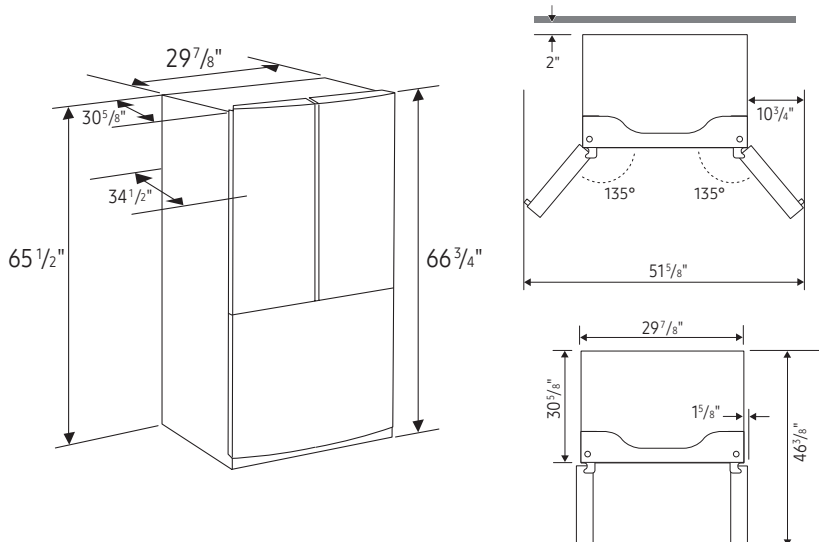

### Installation Specifications

1. Measure the height, width and depth of the opening, making sure to include baseboards, molding tile, countertop overhang, etc. Check to be sure there is enough room to open the door (consider walls, islands or other obstacles when measuring).
2. Refer to illustration below to determine dimensions.
3. Allow 1½" of clearance on hinge side of refrigerator when installing next to a wall where door may make contact.
4. Allow 2" minimum clearance at rear for proper air circulation and water/electrical connections. Allow a ¾" minimum clearance at sides and top for ease of installation.
5. Ensure each door and entryway in the home is wide enough for the refrigerator to be moved through easily.

For optimal usage and ability to open refrigerator doors completely, do not install next to a wall.

Please note: The following dimension and cutout information is for planning purposes only. For complete installation details, consult manual packed with product or download manual online at [samsung.com](http://samsung.com).

### Dimensions

**Total Capacity: 22.1 cu. ft.**

**Refrigerator: 15.1 cu. ft.**

- 3 Tempered Glass Spill-Proof Shelves
- 2 Humidity-Controlled Crispers
- CoolSelect Pantry™ Drawer
- 6 Door Bins
  - Right Door: 1 Gallon Bin, 2 Regular Bins
  - Left Door: 3 Regular Bins
- LED Lighting