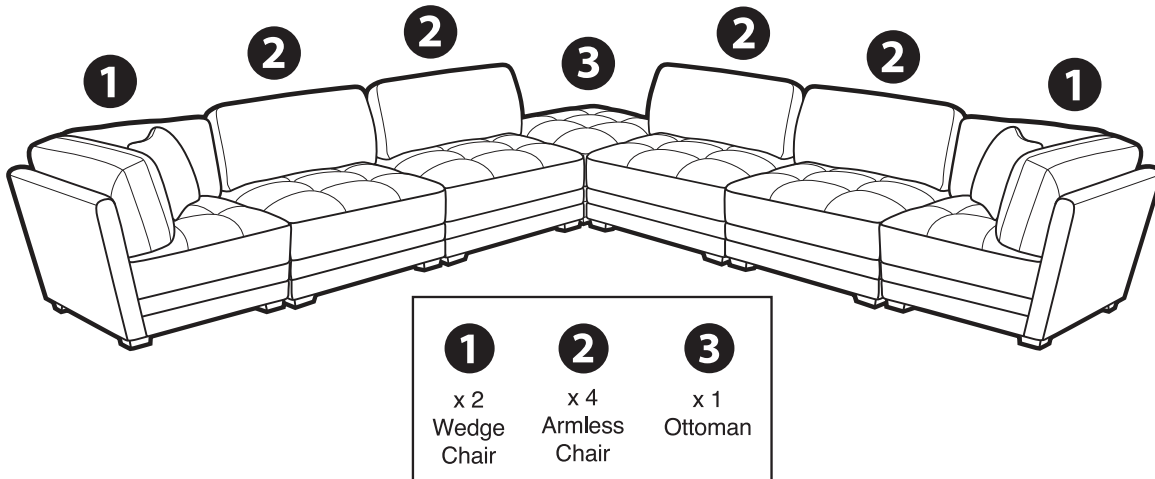

TAYLOR 7 PIECE MODULAR SECTIONAL

ITM./ART. 919872

CARE & ASSEMBLY INSTRUCTIONS

**IMPORTANT, RETAIN FOR FUTURE REFERENCE: READ CAREFULLY.
FOR DOMESTIC USE.**

Care and Maintenance

Fabric Cleaning Code: W-S. (solvent and/or water based cleaners)

To prevent overall soiling, frequent vacuuming or light brushing to remove dust and grime is recommended. Spot clean with a mild solvent, an upholstery shampoo or the foam from a mild detergent. When using a solvent or dry cleaning product, follow instructions carefully and clean only in a well ventilated room. With either method, pretest a small area before proceeding.

Contents of Cartons

See reverse side for assembly instructions.

Imported by: Costco Wholesale Corporation P.O.Box 34535 Seattle, WA 98124-1535 USA 1-800-774-2678 www.costco.com	Imported by / Importé par : Costco Wholesale Canada Ltd.* 415 W. Hunt Club Road Ottawa, Ontario K2E 1C5, Canada 1-800-463-3783 www.costco.ca * faisant affaire au Québec sous le nom Les Entrepôts Costco	Importado por: Importadora Primex S.A. de C.V. Blvd. Magnocentro No.4 San Fernando La Herradura Huixquilucan, Estado de México C.P.52765 RFC: IPR-930907-570 www.costco.com.mx	Imported by: Costco Wholesale UK Ltd / Costco Online UK Ltd Hartspring Lane Watford, Herts WD25 8JS United Kingdom 01923 213113 www.costco.co.uk	Importado por: Costco Wholesale Spain, S.L.U. Parque Empresarial La Moraleja Avda. De Europa, 19, 3A 28108 Alcobendas (Madrid) España NIF : B86509460 www.costco.es
Distributed by / Distribué par : Costco France SAS 9 - 11 Allée de l'Arche 92671 Courbevoie Cedex France	Imported by: Costco Wholesale Australia Pty Ltd 17-21 Parramatta Road Lidcombe NSW 2141 Australia www.costco.com.au	Imported and Distributed by: Costco Wholesale Korea, Ltd. 40, Iljik-ro Gwangmyeong-si Gyeonggi-do, 423-090, Korea 1899-9900 www.costcokr.com	Imported by: Costco Wholesale Japan Ltd. 3-1-4 Ikegami-Shincho Kawasaki-ku, Kawasaki-shi, Kanagawa 210-0832 Japan 044-281-2600 www.costco.co.jp	Imported by / Manufactured for: Costco President Taiwan, Inc. No. 656 Chung-Hwa 5th Road Kaohsiung, Taiwan Company Tax ID: 96972798 0800-885-889 www.costco.com.tw

MADE IN CHINA / FABRIQUÉ EN CHINE / HECHO EN CHINA

For parts and customer service call 1-855-489-6699 8 A.M. to 5 P.M. Monday - Friday CST - English Only