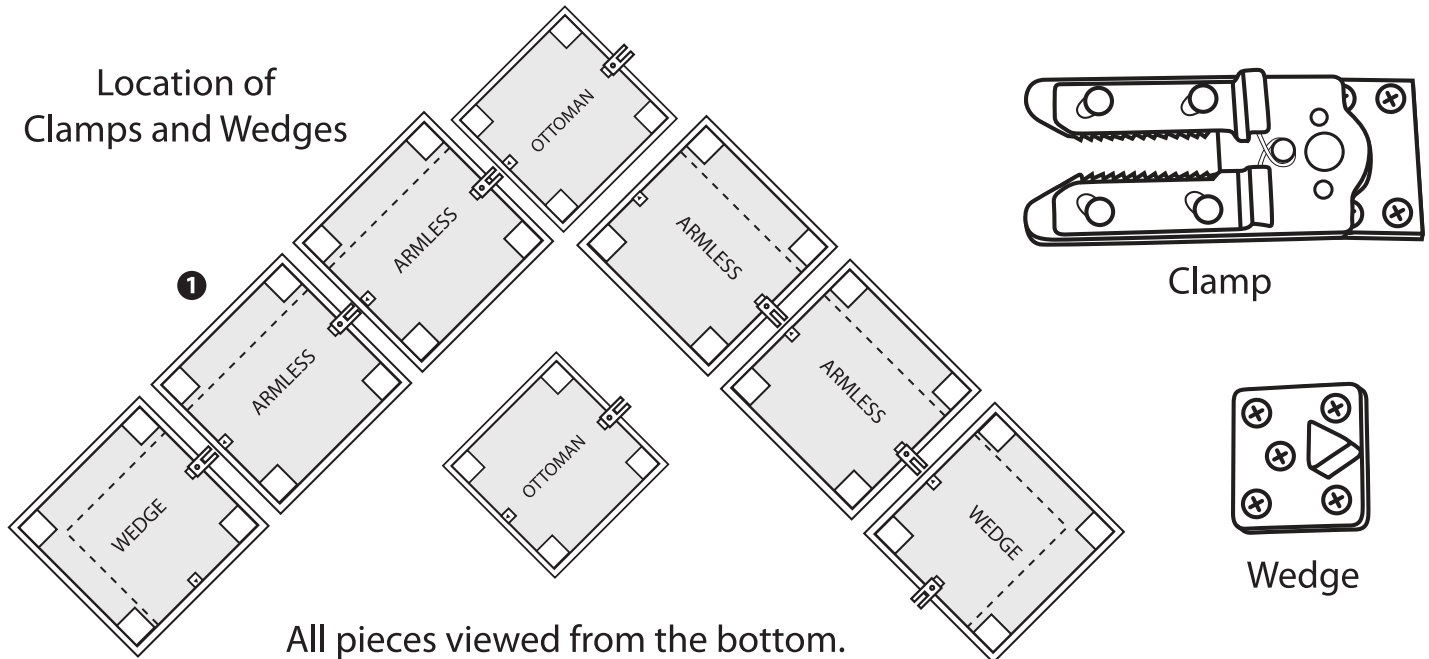

MADE IN CHINA / FABRIQUÉ EN CHINE / HECHO EN CHINA

For parts and customer service call 1-855-489-6699 8 A.M. to 5 P.M. Monday - Friday CST - English Only

TAYLOR 7 PIECE MODULAR SECTIONAL

ITM./ART. 919872

CARE & ASSEMBLY INSTRUCTIONS Continued

Assembly Instructions

Please read all steps before starting.

STEP 1: Arrange pieces into the desired configuration.

STEP 2: Located on the bottom of each piece are wedges and clamps. Position the desired pieces close to their final positioning. Then rotate the clamps 180° so the teeth are facing outward.

STEP 3: Slide the pieces together until the wedge engages the teeth clamp and the two pieces are snug.

STEP 4: To remove, spread the jaws of the clamp open to free the wedge from the teeth. Slide the two pieces apart.