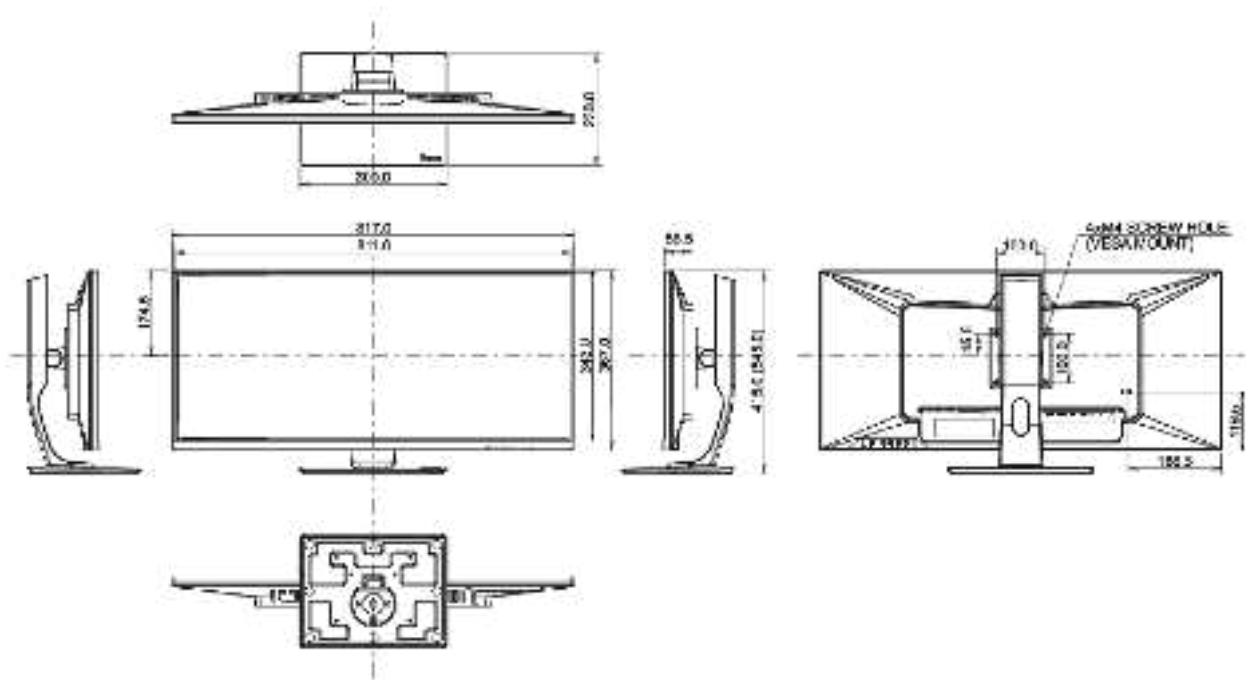

## 04 MECHANICAL

Display position adjustments	height, swivel, tilt
Height adjustment	130mm
Swivel stand	90°; 45° left; 45° right
Tilt angle	22° up; 3° down
VESA mounting	100 x 100mm

## 08 DIMENSIONS / WEIGHT

Product dimensions W x H x D	817 x 415 (545) x 230mm
Box dimensions W x H x D	900 x 460 x 230mm
Weight (without box)	9.7kg
Weight (with box)	12.8kg
EAN code	4948570117185

*All trademarks and registered trademarks acknowledged. E & O E. Specification subject to change without notice. All LCD's comply with ISO-9241-307:2008 in connection with pixel defects.*