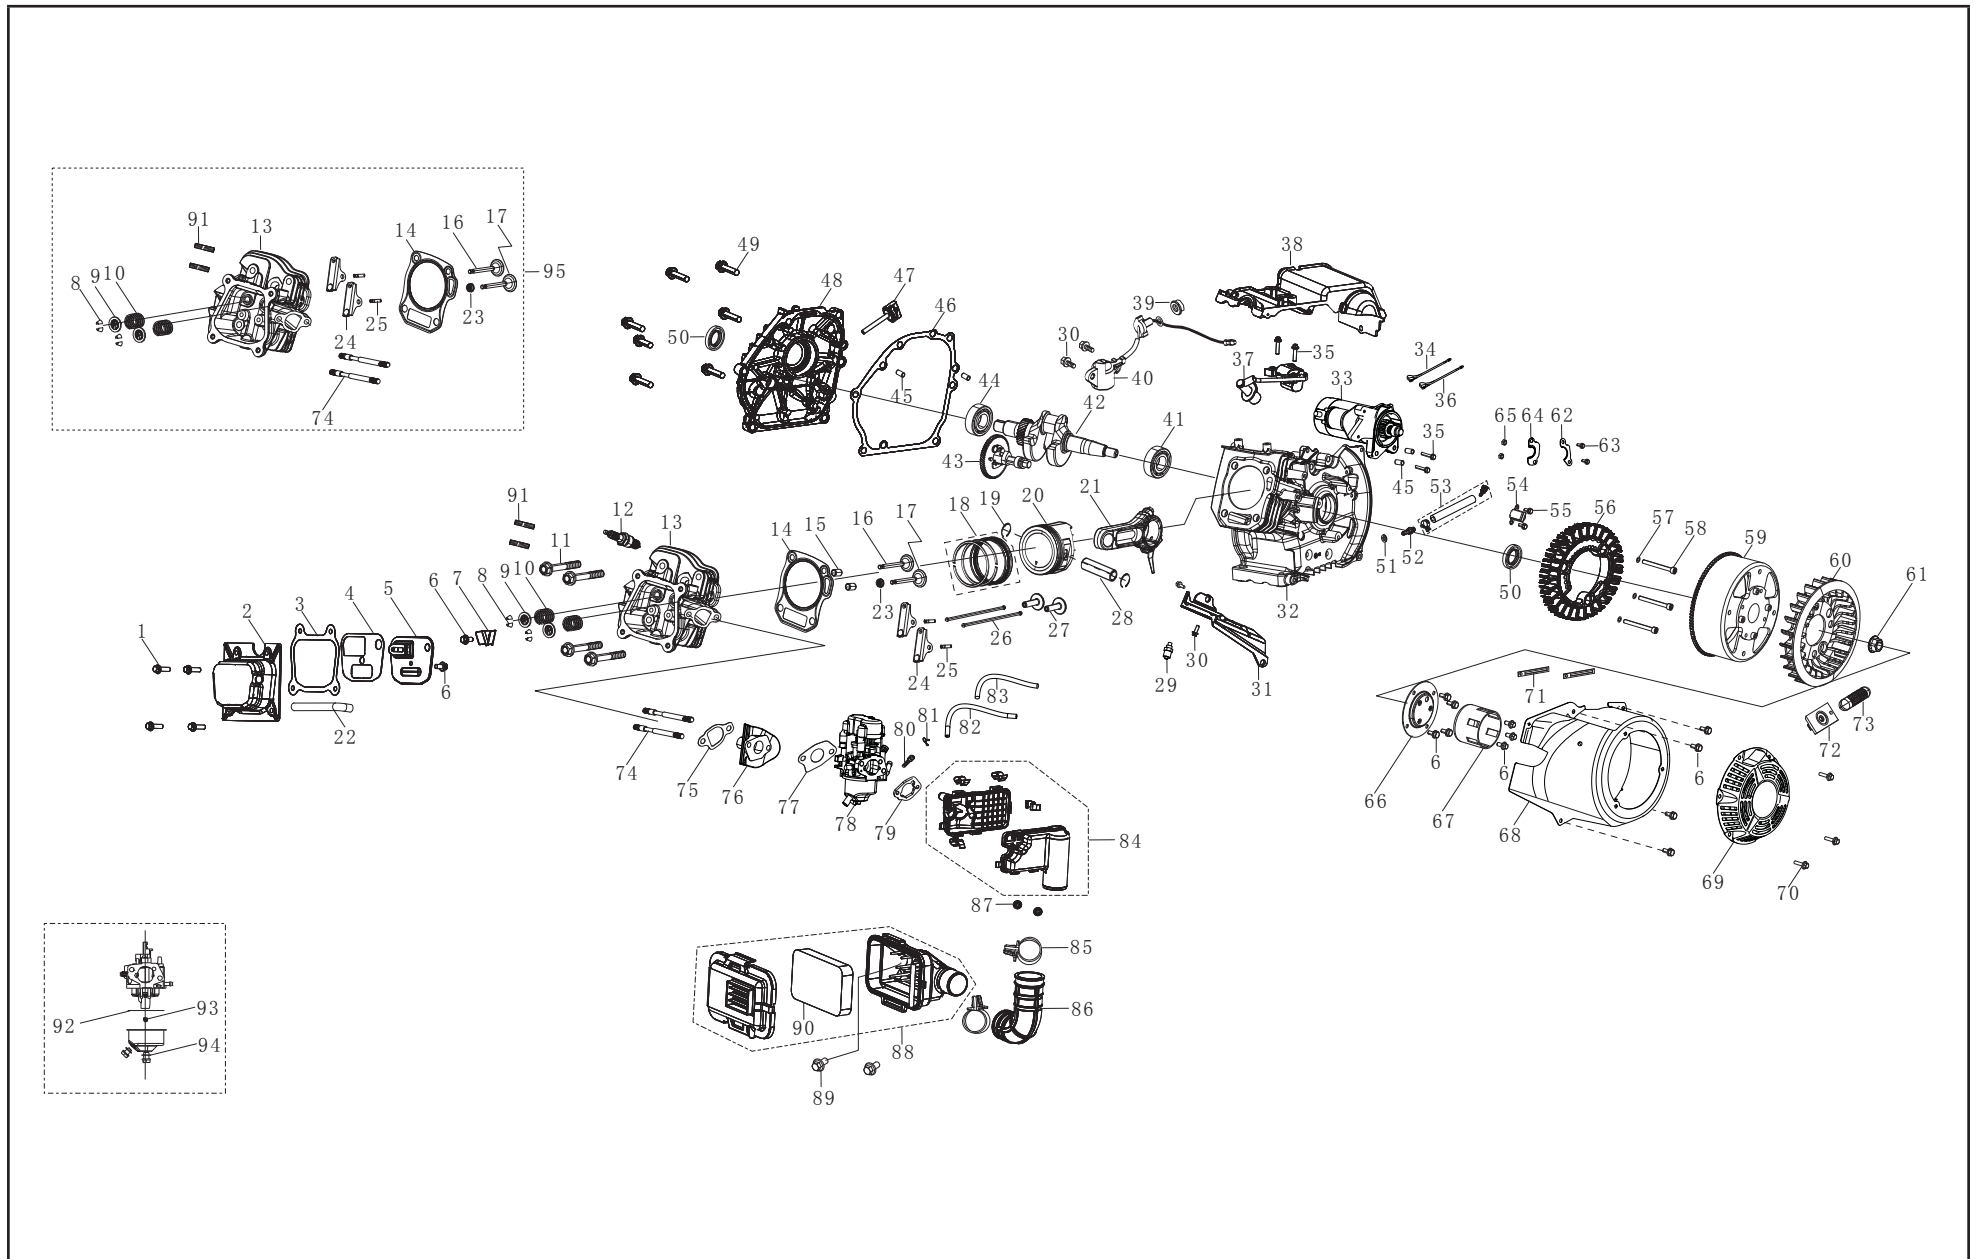

#	Part Number	Description	Qty.
121	31110-Y030610-00A0	Battery	1
122	31130-YBW0210-QCA0	Battery Holder	1
123	90341-YA50110-0000	Nylon Nut, M5	1
124	24329-YCF0110-Q201	Block 2	1
125	35680HYBW0110-Q201	Seat, Panel	1
126	31123HYBW0110-Q201	Cover, Battery	1
127	90208-Y9T0120-0000	Hexagonal Step Bolt, M5 x 16, 6mm	1
128	90001-0610-01	Flange Bolt, M6 x 10, Blue White Zinc	2
129	35610-YH30110	Control Panel Assembly	1
130	35650-YH30110-0000	Control Panel	1
131	35632-YH30110-0000	Multifunctional Display	1
132	31234-YBE0310-0000	Circuit Breaker, Push Button, 20A	1
133	35654-YGK0110-0000	Cover, Push Button	3
134	31234-YH30110-0000	Circuit Breaker, Push Button, 30A	1
135	35160-YDS0110-0000	Switch Dial, Engine	1
136	35614-Y220110-0000	5-20R Duplex Receptacle, 20A, 125V	1
137	31234-YBE0210-0000	Circuit Breaker, Push Button, 8A	1
138	35614-Y2D0110-0000	TT-30R Receptacle, 30A, 125V	1
139	35619-Y110110-0000	Automotive Receptacle, 12V DC	1
140	35629-Y2V0110-0000	Grounding Terminal	1
141	35614-YG90110-0000	Wireless Parallel, Receptacle, 40A, 250V, Red Cover	1
142	35614-YG90210-0000	Wireless Parallel, Receptacle, 40A, 250V, Black Cover	1
143	35654-YBE0110-0000	Receptacle Cover, 5-20R	1
144	35654-YGK0310-0000	Receptacle Cover, TT-30R	1
145	39024-YHB0110-0000	Remote Key	1
146	93107-Y920210-0100	Wrench, 8 - 10mm	1
147	93130-Z010110-0100	Spark Plug Socket	1
148	35613-YBE0110-0000	12VDC USB Adapter	1

ENGINE PARTS DIAGRAM