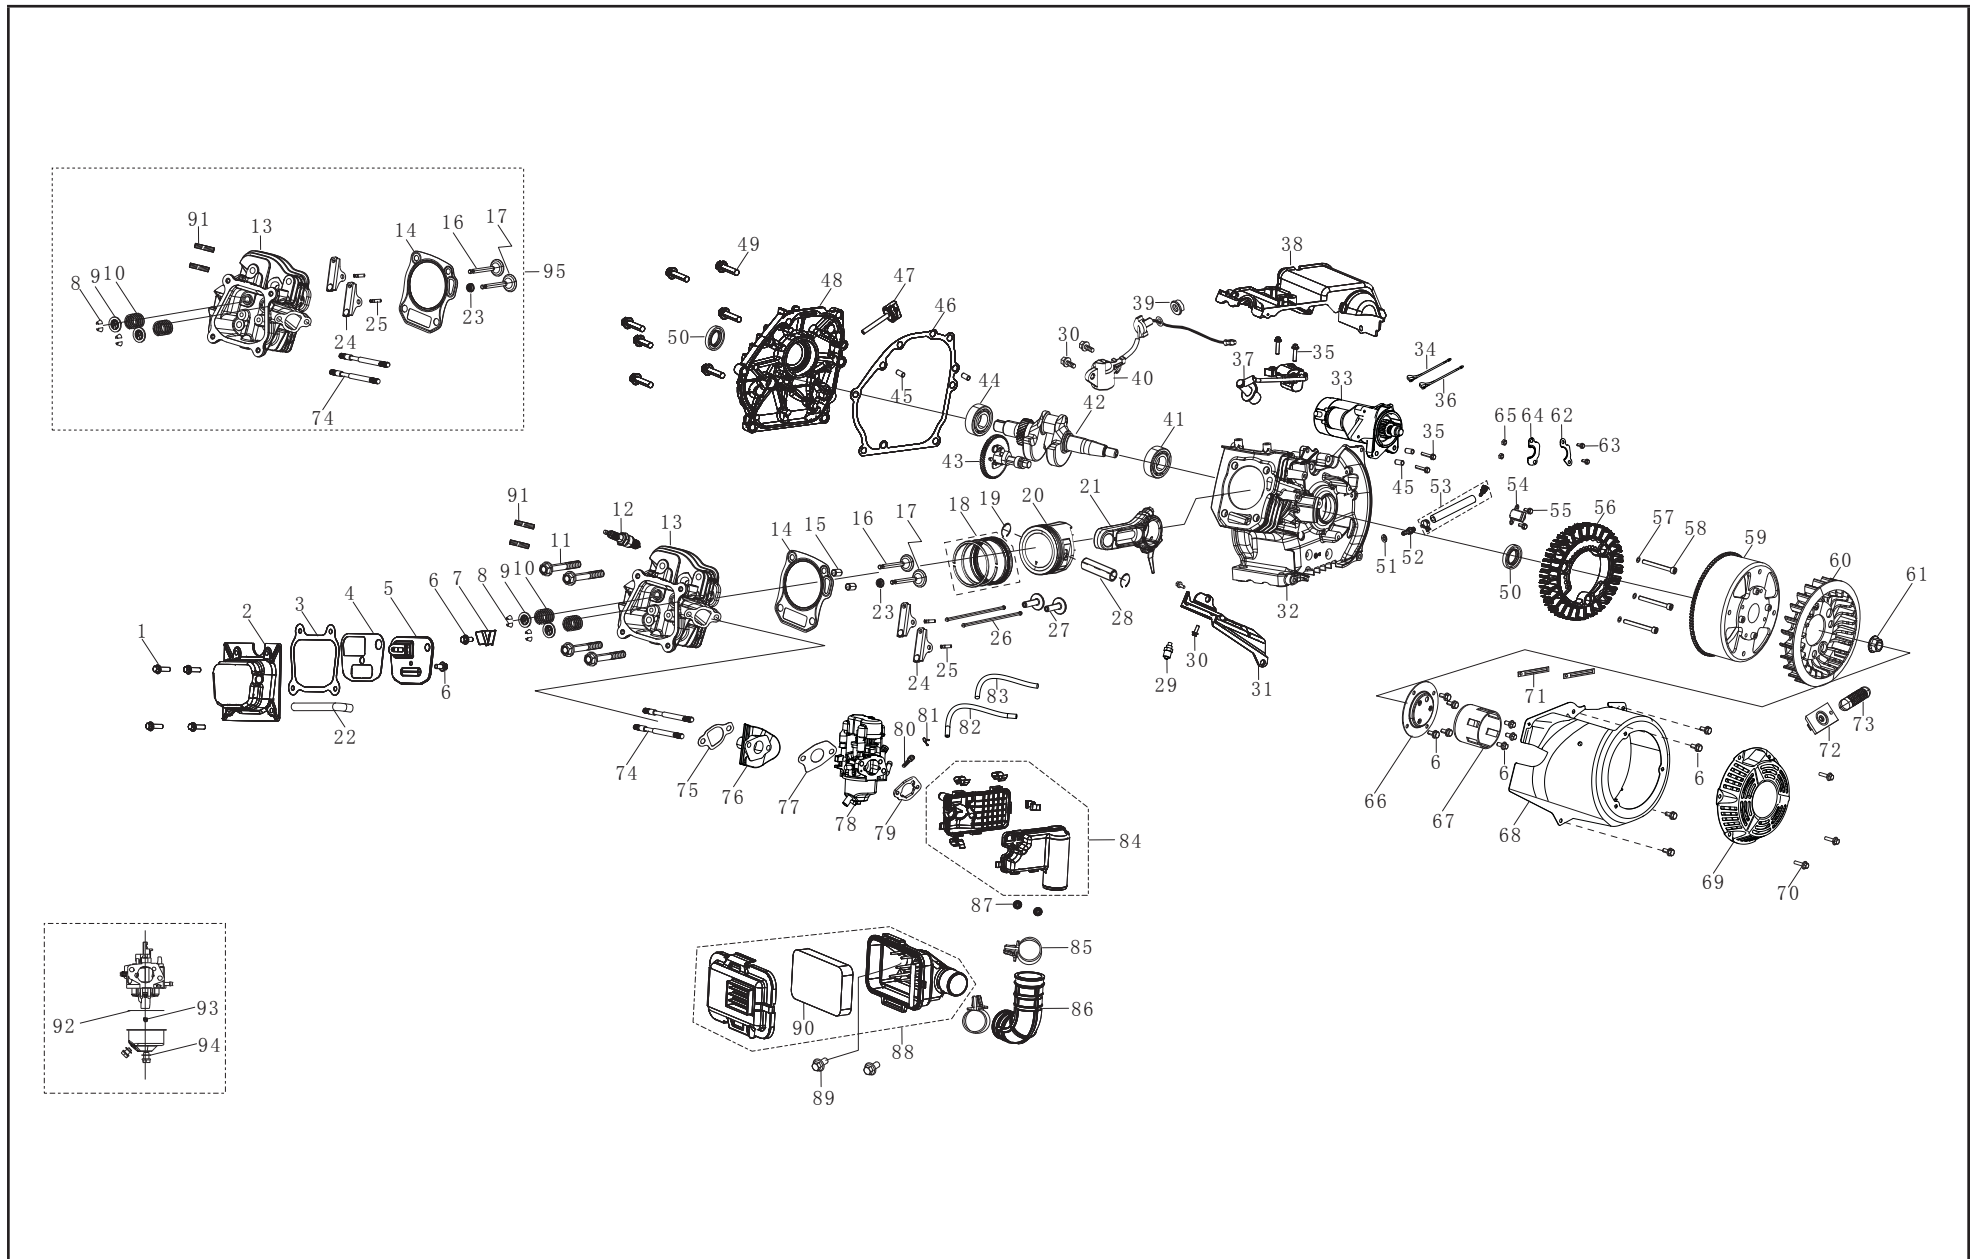

#	Part Number	Description	Qty.
121	31110-Y030610-00A0	Battery	1
122	31130-YBW0210-QCA0	Battery Holder	1
123	90341-YA50110-0000	Nylon Nut, M5	1
124	24329-YCF0110-Q201	Block 2	1
125	35680HYBW0110-Q201	Seat, Panel	1
126	31123HYBW0110-Q201	Cover, Battery	1
127	90208-Y9T0120-0000	Hexagonal Step Bolt, M5 x 16, 6mm	1
128	90001-0610-01	Flange Bolt, M6 x 10, Blue White Zinc	2
129	35610-YH30110	Control Panel Assembly	1
130	35650-YH30110-0000	Control Panel	1
131	35632-YH30110-0000	Multifunctional Display	1
132	31234-YBE0310-0000	Circuit Breaker, Push Button, 20A	1
133	35654-YGK0110-0000	Cover, Push Button	3
134	31234-YH30110-0000	Circuit Breaker, Push Button, 30A	1
135	35160-YDS0110-0000	Switch Dial, Engine	1
136	35614-Y220110-0000	5-20R Duplex Receptacle, 20A, 125V	1
137	31234-YBE0210-0000	Circuit Breaker, Push Button, 8A	1
138	35614-Y2D0110-0000	TT-30R Receptacle, 30A, 125V	1
139	35619-Y110110-0000	Automotive Receptacle, 12V DC	1
140	35629-Y2V0110-0000	Grounding Terminal	1
141	35614-YG90110-0000	Wireless Parallel, Receptacle, 40A, 250V, Red Cover	1
142	35614-YG90210-0000	Wireless Parallel, Receptacle, 40A, 250V, Black Cover	1
143	35654-YBE0110-0000	Receptacle Cover, 5-20R	1
144	35654-YGK0310-0000	Receptacle Cover, TT-30R	1
145	39024-YHB0110-0000	Remote Key	1
146	93107-Y920210-0100	Wrench, 8 - 10mm	1
147	93130-Z010110-0100	Spark Plug Socket	1
148	35613-YBE0110-0000	12VDC USB Adapter	1

ENGINE PARTS DIAGRAM