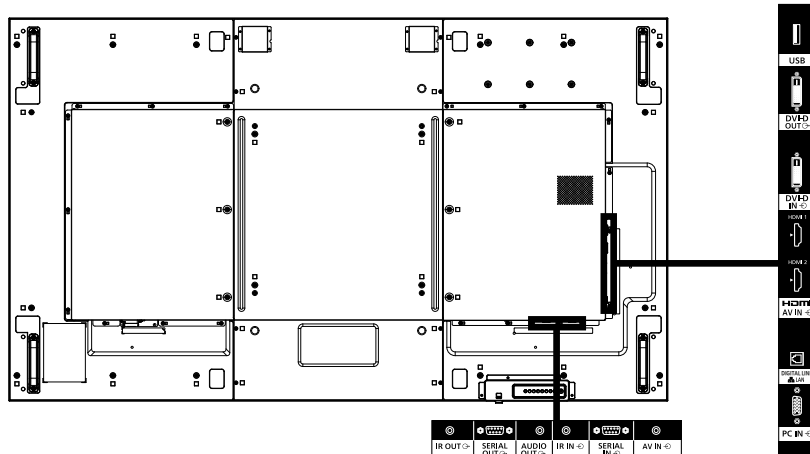

* Multi-Monitoring Control Software Ver 2.0 or later is required.

DIMENSIONS

CONNECTION TERMINAL

* Specifications and appearance are subject to change without notice.

List of correspondence signals

V : VIDEO
 R : D-sub RGB
 Y : YCbCr/YPbPr
 D : DVI-D
 H : HDMI
 DL : Digital Link