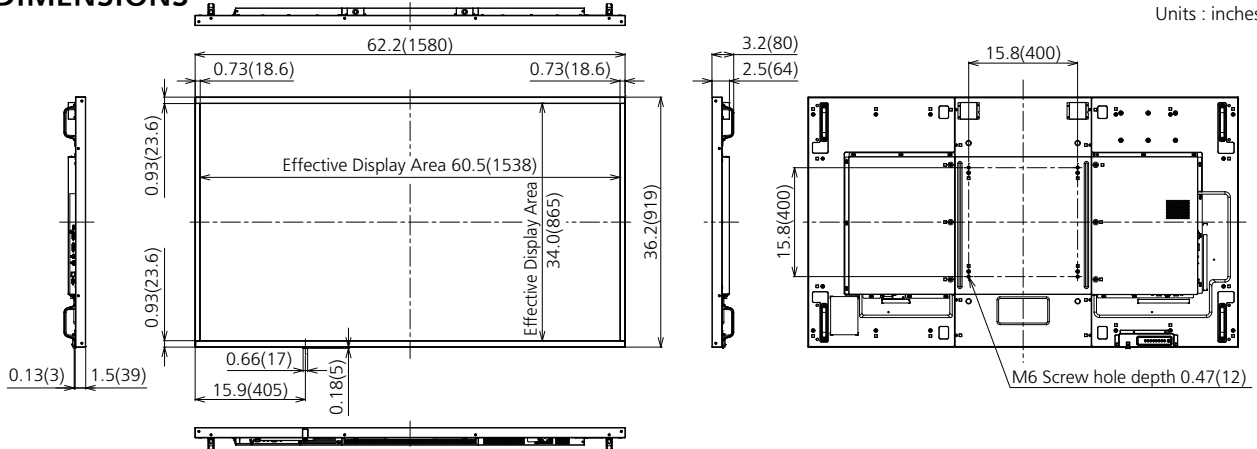

REMOTE CONTROL TRANSMITTER

Power Requirements	DC 3 V (2 x AAA Size batteries)
Operating distance	Approx. 23 ft (7 m)*
Weight	Approx. 2.2 oz (63 g)
Dimensions (W x H x D)	1.9" x 5.3" x 0.8" (48 x 134 x 20 mm)

*When operated directly in front of receptor.

STANDARD (CERTIFICATIONS)

SAFETY REGULATIONS	UL60950-1, 2nd Edition, 2014-10-14 CSA C22.2 No. 60950-1-07, 2nd Edition, 2014-10 Mexico: UL Certificate of Compliance (UL Mexico issue)
RADIATION REGULATIONS	FCC 47 CFR, Part 15, Subpart B Class A ICES-003

INCLUDED ACCESSORIES

- AC cord (79" (2.0 m)) - Remote Control - Batteries (AAA size) x 2
- Clamper x 3 - CD-ROM / User Manual - Operating Instruction book

Compatible Software

Multi Monitoring & Control Software	Ver 2.0 or later
Content Management Software	Ver 3.1 or later
Video Wall Manager	Ver 1.8 or later

OPTIONAL ACCESSORIES

Pedestal Stand	TY-ST75PE9
Early Warning Software*	ET-SWA100series (Depending on the license type, the symbol at the end of the part number is different.)
Video wall manager	TY-VUK10 (It becomes correspondence of Ver 1.8 or later)
Automatic Display Adjustment Upgrade Kit	
Digital interface box	ET-YFB100
DIGITAL LINK Switcher	ET-YFB200

* Multi-Monitoring Control Software Ver 2.0 or later is required.

DIMENSIONS