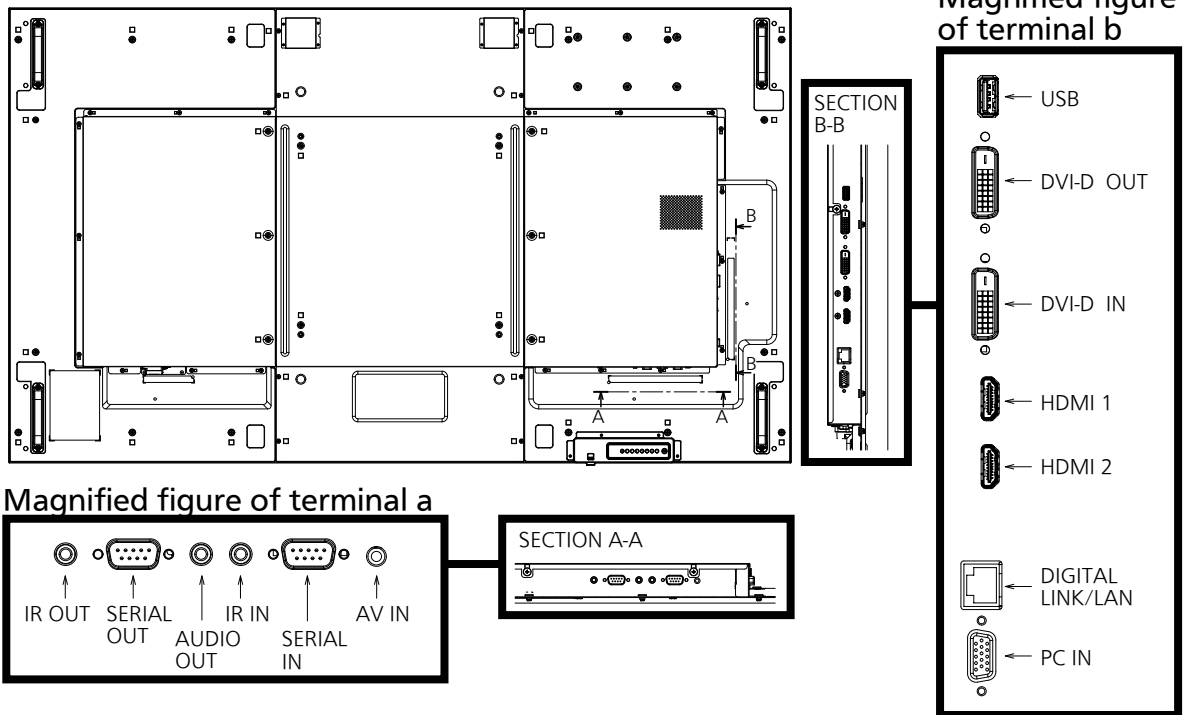

Drawing of terminals

View from back

Terminal a
70SF2HU Terminal (Side)

Units : inches (mm)

	IR IN/OUT	SERIAL IN/OUT	AUDIO OUT	AV IN
A		0.70 (17.9)		0.67 (17.1)
B	0.11 (2.7)	0.2 (5.2)	0.11 (2.7)	0.07 (1.7)
C	1.36 (34.7)