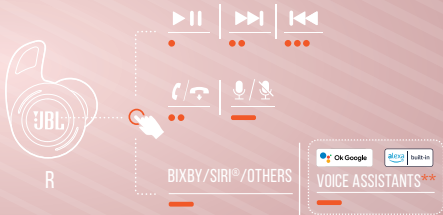

# CONTROLS

- TAP × 1
- TAP × 2
- TAP × 3
- HOLD (2s)

\* ENABLE ADVANCE CONTROLS BY CONNECTING YOUR JBL REFLECT FLOW PRO TO JBL HEADPHONES APP 

\*\* ENABLE YOUR VOICE ASSISTANT THROUGH JBL HEADPHONES APP AND ASSIGN IT TO YOUR PREFERRED EARBUD (L/R).