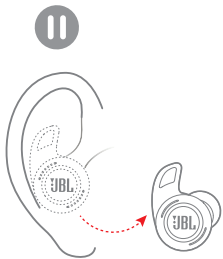

AUTO PLAY/PAUSE