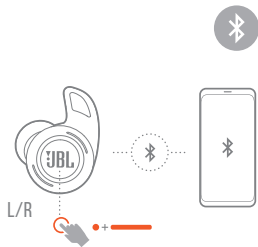

# MANUAL SETUP

- TAP × 1
- TAP × 2
- HOLD (5s)

CONNECT TO A NEW BLUETOOTH DEVICE

RECONNECT LEFT & RIGHT

REBOOT