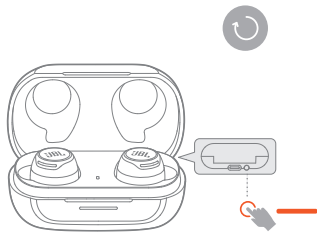

# MANUAL SETUP

- TAP × 1
- TAP × 2
- HOLD (5s)

CONNECT TO A NEW BLUETOOTH DEVICE

RECONNECT LEFT & RIGHT

REBOOT