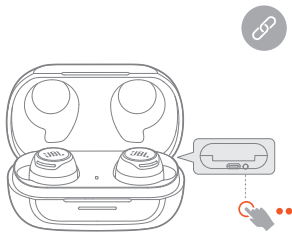

# MANUAL SETUP

- TAP × 1
- TAP × 2
- HOLD (5s)

CONNECT TO A NEW BLUETOOTH DEVICE

RECONNECT LEFT & RIGHT

REBOOT