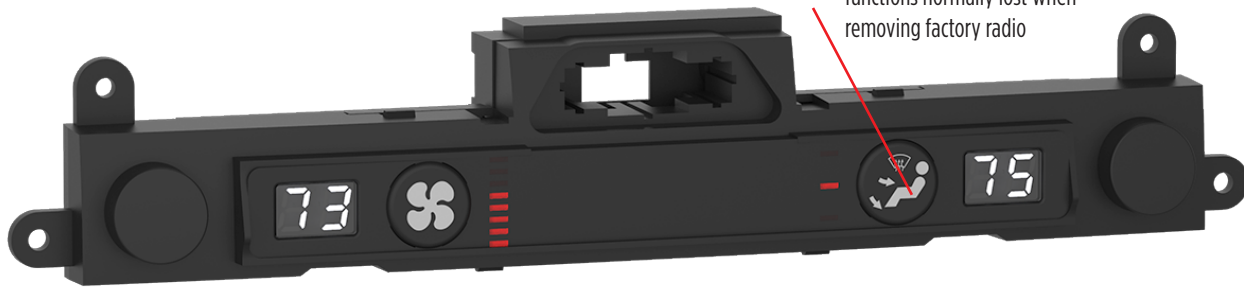

Pocket included for Single-DIN installations