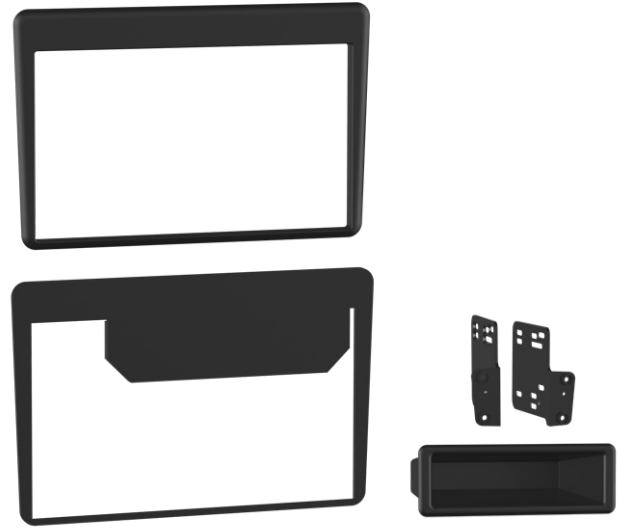

95-5702

PATENT PENDING T D

FORD Aerostar 1992-1997

- Double-DIN specific mounting solution
- Custom textured to match the factory appearance
- Cutting template included to simplify modifying the factory dash panel