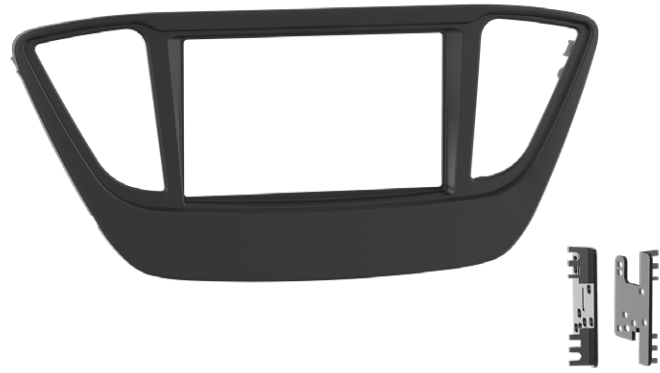

95-7393B

PATENT PENDING **P** **D**

Hyundai **Accent 2018-UP***

- Specific for Single-DIN installations with a pocket
- Painted scratch-resistant matte black