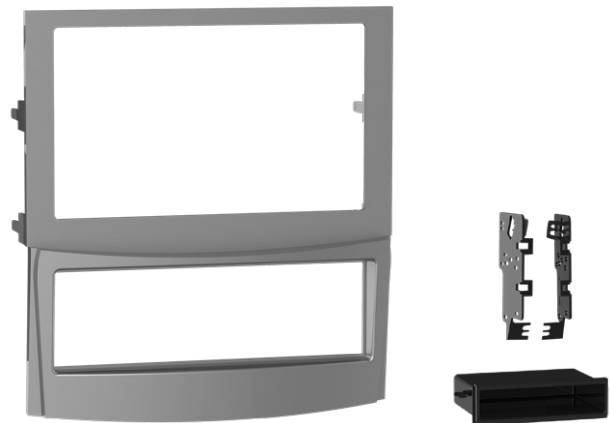

FITS SUBARU

95-8909

SUBARU Outback | Legacy 2018-UP* (except 2.5i trim)

- Specific for Double-DIN installations
- Painted high gloss black with silver trim
- 99-8909 available, sold separately, with a pocket for Single-DIN installations