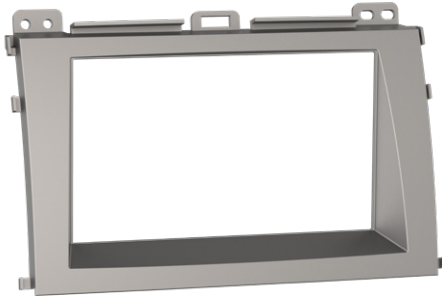

FITS TOYOTA

95-8166G

LEXUS **GX 470 2003-2009** (without factory NAV)

- Double-DIN specific mounting solution
- Utilizes factory brackets for a simple install
- Painted to match the factory appearance