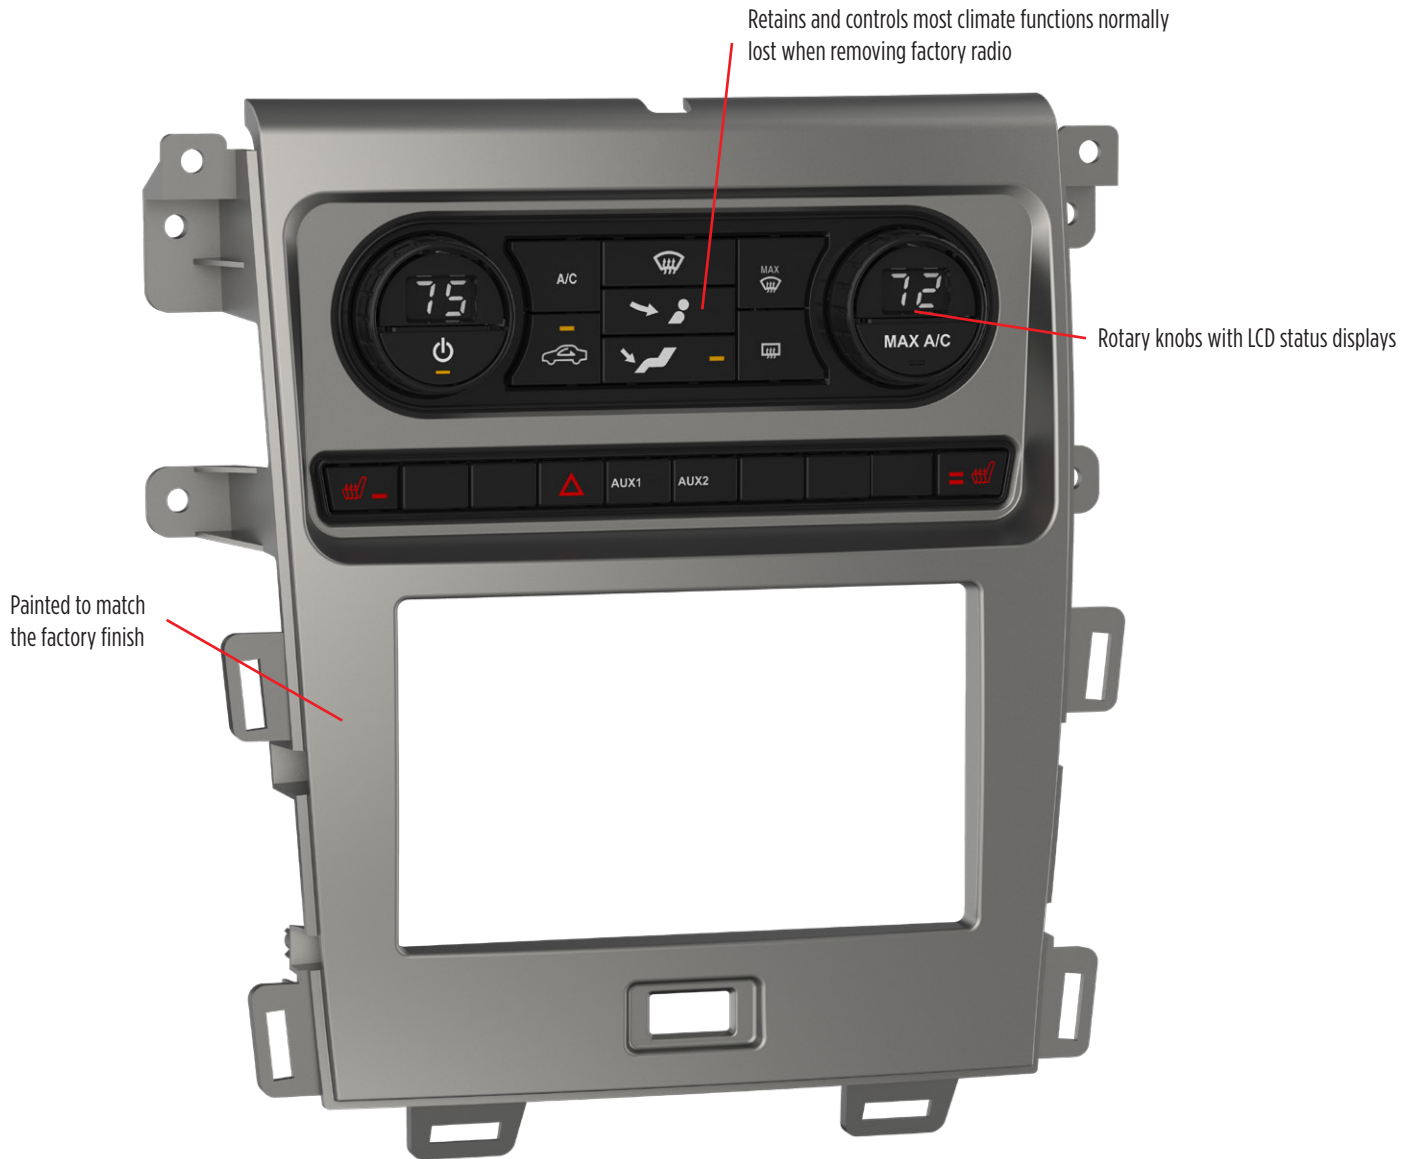

FITS FORD

COMING SOON

99-5855CH

P D

FORD Edge 2011-2014 (with single-zone climate controls)

- Factory style hard buttons with laser etched graphics to retain and control most climate functions normally lost when removing factory radio
- Easy to use rotary knobs with LCD status display for temp and fan speed
- Parts included for installation of Single-DIN and Double-DIN radios
- Retains steering wheel functionality - no need to purchase and install a separate steering wheel control interface!
- Integrated hazard button and passenger airbag indicator
- Painted to match the factory finish