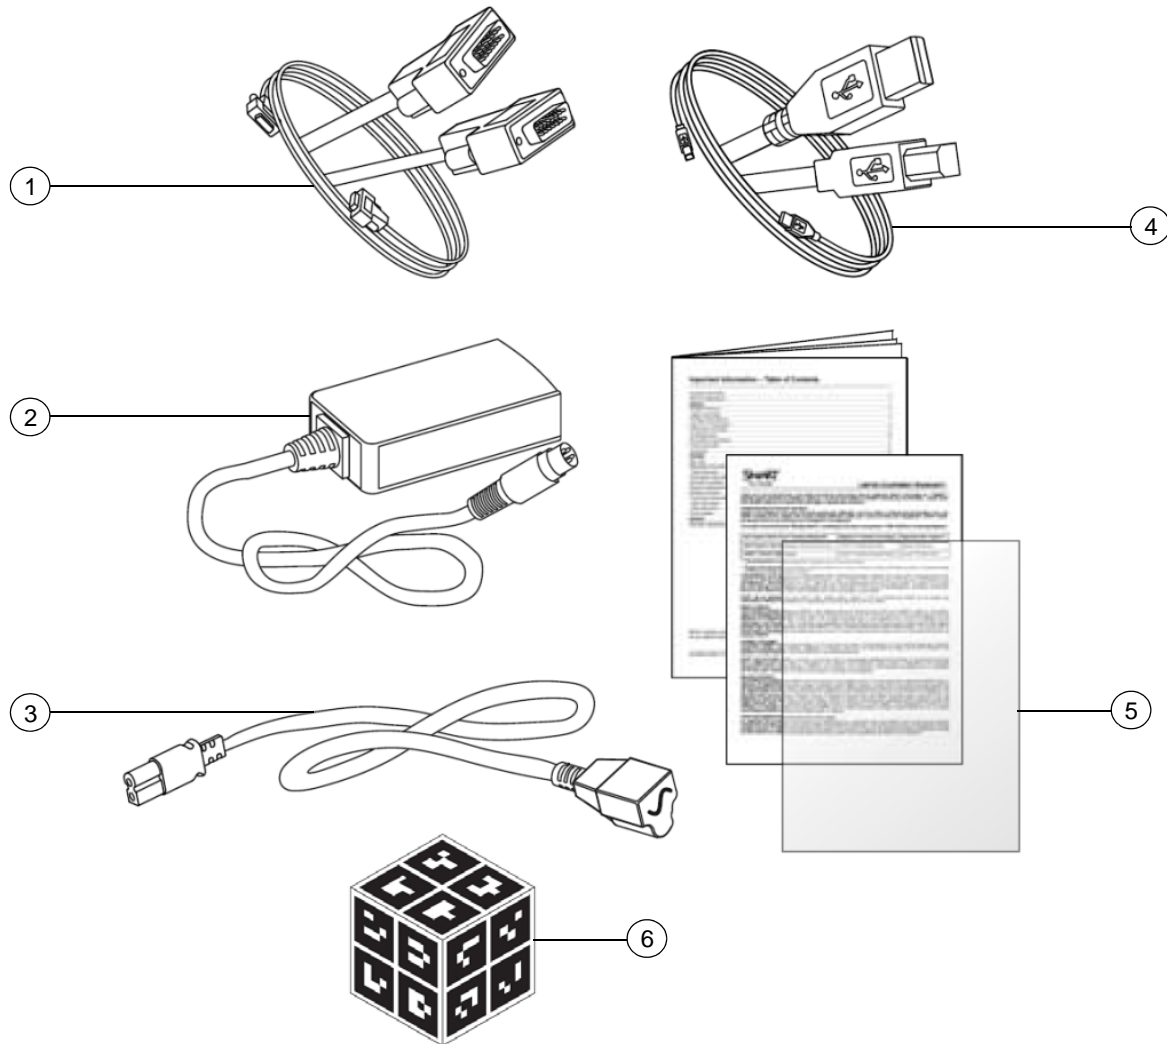

Identifying Your Product Using the Serial Number 1
Ordering Parts 1
SDC-330 Parts 2

Identifying Your Product Using the Serial Number

To make sure that you have the correct service parts diagrams, you must verify the serial number of your SDC-330. The serial number is located on the bottom of the camera base. An example of the serial number format is shown below.

E01B000077

Unique Serial Number

Ordering Parts

Customers

To order any of the parts in these service parts diagrams, contact your local reseller. To find a reseller near you, visit www.smarttech.com/where.

Web Form: www.smarttech.com/contactserviceparts
Phone: 1.888.42.SMART
International: +1.403.245.0333

SDC-330 Parts

Item	Part No.	Qty	Description
1	1018853	1	Cable, video, HD15 male to HD15 male, 6' (1.8 m)
2	60-00041-20	1	Power supply, 12V DC, 2.0A, universal switching
3	93-00592-20	1	Cable, power, North America, 6' 6" (2.0 m)
3	93-00542-20	1	Cable, power, Europe, 6' 6" (2.0 m)
3	93-00543-20	1	Cable, power, United Kingdom, 6' 6" (2.0 m)
3	93-00576-20	1	Cable, power, Australia, 6' 6" (2.0 m)
4	93-00832-20	1	Cable, USB, A-B, 6' (1.8 m)
5	01-00252	1	Sheet, anti-glare
6	FRU-CUBE	1	FRU, Cube, Mixed Reality