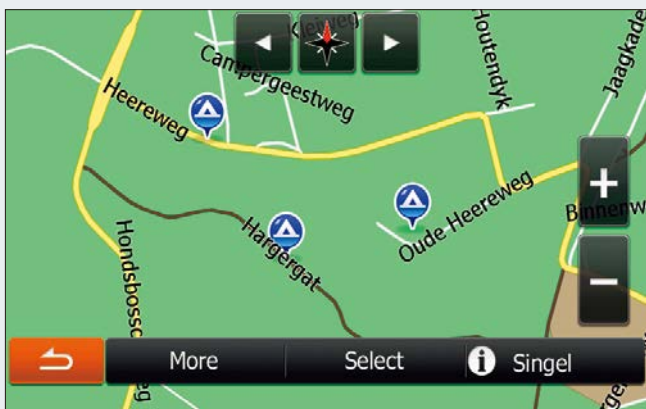

# Navigation. Perfected.

The integrated premium navigation system is the perfect co-pilot, whether for a long vacation journey, a business trip to another city or simply a family weekend to the countryside. With many convenient functions to make driving easier, you'll arrive at your destination feeling fresh and relaxed.

The 20cm touch screen display makes address input very fast and safe due to the large input keys

Lane Guidance lets the driver know which is the best lane to be in, while Dynamic TMC Route Guidance provides live traffic information to avoid traffic jams

3D maps (landscapes) with 3D buildings and landmarks - combined with speed restriction display and speed camera warnings (not available in France)

Easy personalisation of driver preferences. For example, see information on camping grounds and trailer restrictions

Easy input of destinations and POIs such as gas stations, restaurants, etc. by category and by distance