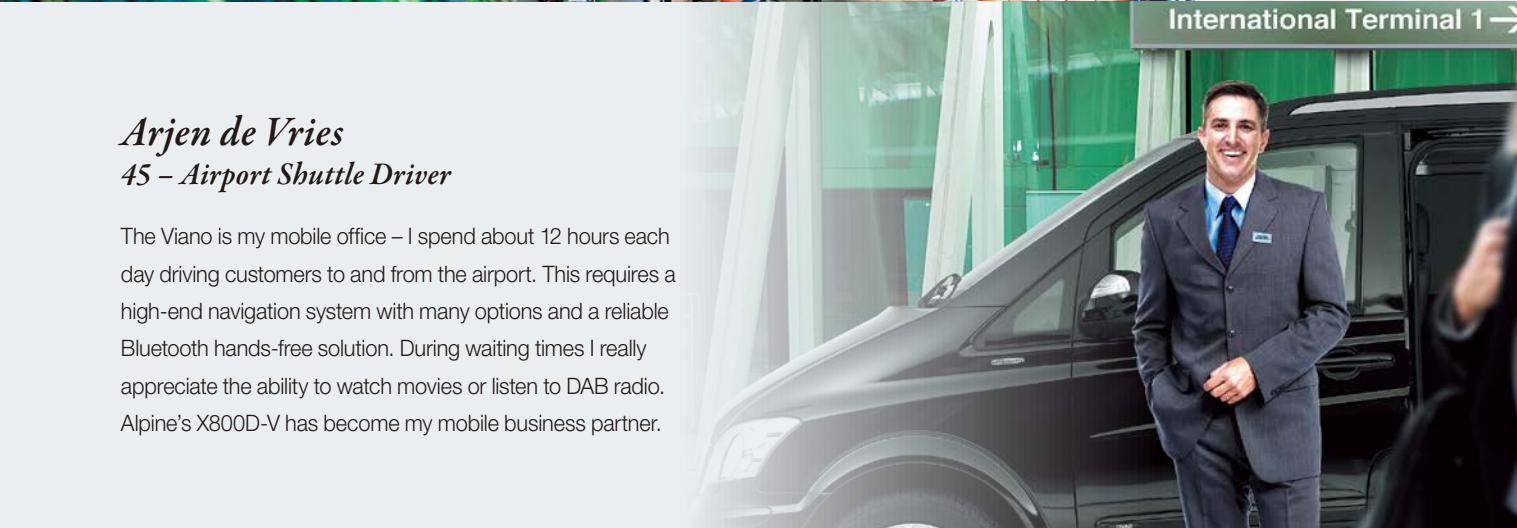

# ALPINE®

Driving Mobile Media Innovation

Premium Infotainment System for Mercedes-Benz Vito (V639) and Viano (W639)

***Luca Angotti***  
**38 – Sales Consultant**

I have a big family and we frequently go on weekend trips. Entertainment with flexible connectivity and a good navigation system are very important on long rides. I am very happy Alpine developed such an outstanding system for the Viano. It is a very useful upgrade to my car.

***Arjen de Vries***  
**45 – Airport Shuttle Driver**

The Viano is my mobile office – I spend about 12 hours each day driving customers to and from the airport. This requires a high-end navigation system with many options and a reliable Bluetooth hands-free solution. During waiting times I really appreciate the ability to watch movies or listen to DAB radio. Alpine's X800D-V has become my mobile business partner.