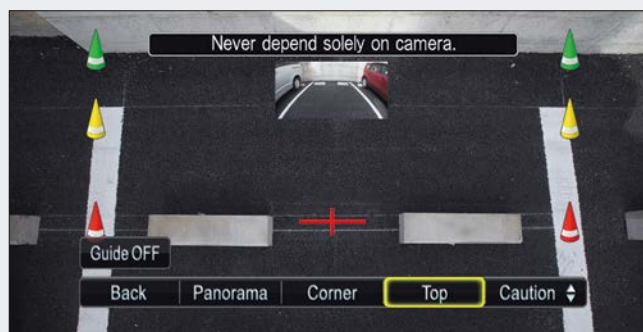

Top view: convenient for precise reversing, for example to hook up a trailer