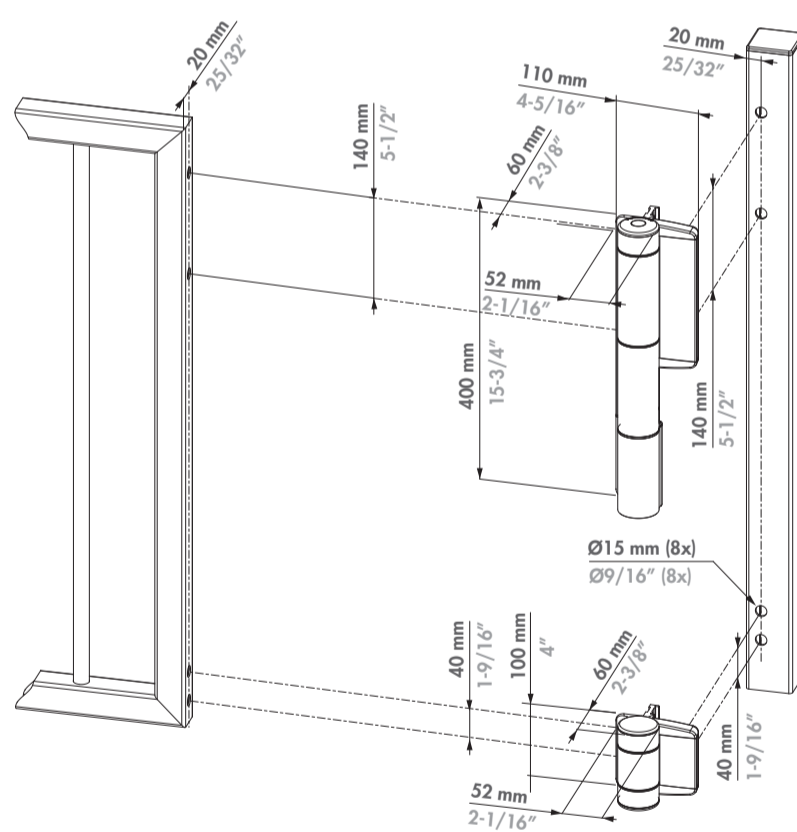

LOCINOX

Let's make it better together

MAMMOTH-180: INSTALLATION INSTRUCTION

① Package content

1	Allen keys 5 - 3
2	Cover cap (1x), Setscrew (2x), QF expanders (2x)
3	Hexplugs
4	Mammoth-180 gate closer
5	Dino
6	Drilling template for Mammoth 180° (2x)
7	Drilling template for Dino (2x)

LEFT OPENING GATE

② Mounting Situation

③ Dimensions

④ Profile and gate preparation for MAMMOTH-180 gate closer

RIGHT OPENING GATE

② Mounting Situation

③ Dimensions

④ Profile and gate preparation for MAMMOTH-180 gate closer

⑤ Profile and gate preparation for DINO hinge

⑥ Mounting MAMMOTH-180 and DINO

⚠ First remove the Quick-Fix cover caps

⚠ Re-install the cover caps and lock the Quick-Fix cover

MAMMOTH-180

DINO

⑤ Profile and gate preparation for DINO hinge