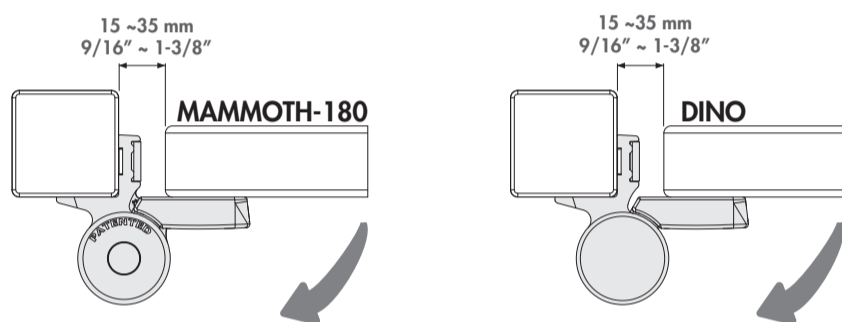

LOCINOX

Let's make it better together

MAMMOTH-180: INSTALLATION INSTRUCTION

① Package content

1	Allen keys 5 - 3
2	Cover cap (1x), Setscrew (2x), QF expanders (2x)
3	Hexplugs
4	Mammoth-180 gate closer
5	Dino
6	Drilling template for Mammoth 180° (2x)
7	Drilling template for Dino (2x)

LEFT OPENING GATE

② Mounting Situation

③ Dimensions

④ Profile and gate preparation for MAMMOTH-180 gate closer

RIGHT OPENING GATE

② Mounting Situation

③ Dimensions

④ Profile and gate preparation for MAMMOTH-180 gate closer