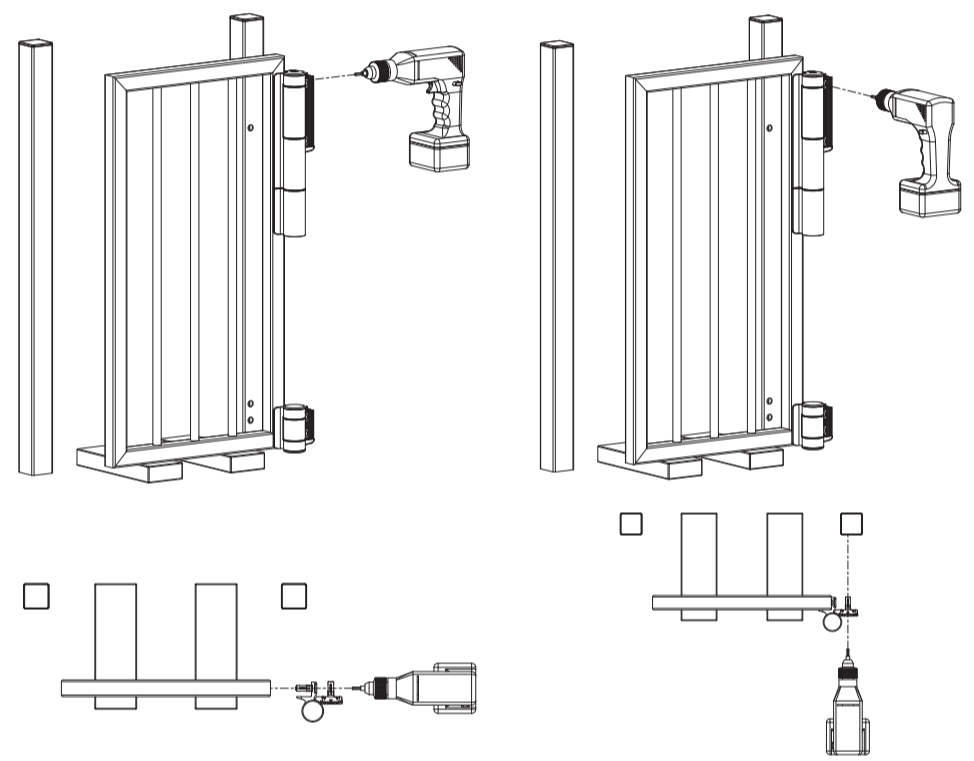

LOCINOX

Let's make it better together

MAMMOTH-180: INSTALLATION INSTRUCTION

① Package content

1	Allen keys 5 - 3
2	Cover cap (1x), Setscrew (2x), QF expanders (2x)
3	Hexplugs
4	Mammoth-180 gate closer
5	Dino
6	Drilling template for Mammoth 180° (2x)
7	Drilling template for Dino (2x)

LEFT OPENING GATE

② Mounting Situation

③ Dimensions

④ Profile and gate preparation for MAMMOTH-180 gate closer

RIGHT OPENING GATE

② Mounting Situation

③ Dimensions

④ Profile and gate preparation for MAMMOTH-180 gate closer

⑤ Profile and gate preparation for DINO hinge

⑥ Mounting MAMMOTH-180 and DINO

⚠ First remove the Quick-Fix cover caps

⚠ Re-install the cover caps and lock the Quick-Fix cover

MAMMOTH-180

DINO

⑤ Profile and gate preparation for DINO hinge

⑥ Mounting MAMMOTH-180 and DINO

⚠ First remove the Quick-Fix cover caps

⚠ Re-install the cover caps and lock the Quick-Fix cover

MAMMOTH-180

DINO

⑥ Adjusting

Final Snap

Speed