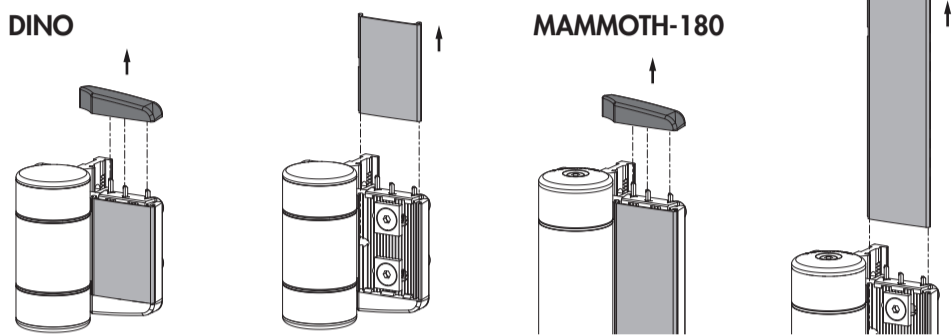

LOCINOX

Let's make it better together

MAMMOTH-180: INSTALLATION INSTRUCTION

① Package content

1	Allen keys 5 - 3
2	Cover cap (1x), Setscrew (2x), QF expanders (2x)
3	Hexplugs
4	Mammoth-180 gate closer
5	Dino
6	Drilling template for Mammoth 180° (2x)
7	Drilling template for Dino (2x)

LEFT OPENING GATE

② Mounting Situation

③ Dimensions

④ Profile and gate preparation for MAMMOTH-180 gate closer

RIGHT OPENING GATE

② Mounting Situation

③ Dimensions

④ Profile and gate preparation for MAMMOTH-180 gate closer

⑤ Profile and gate preparation for DINO hinge

⑥ Mounting MAMMOTH-180 and DINO

⚠ First remove the Quick-Fix cover caps

⚠ Re-install the cover caps and lock the Quick-Fix cover

MAMMOTH-180

DINO

⑤ Profile and gate preparation for DINO hinge