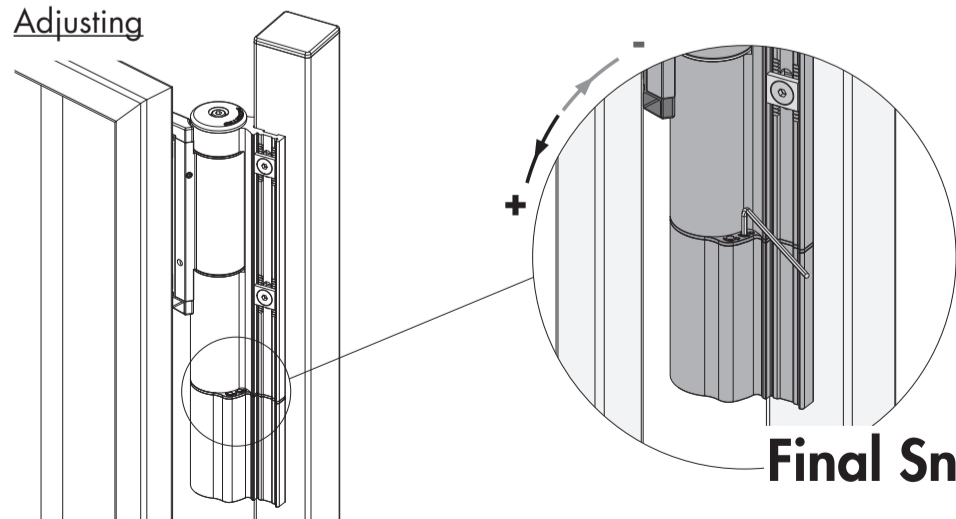

⑥ Mounting MAMMOTH-180 and DINO

⚠ First remove the Quick-Fix cover caps

⚠ Re-install the cover caps and lock the Quick-Fix cover

MAMMOTH-180

DINO

⑥ Adjusting

Final Snap

Speed