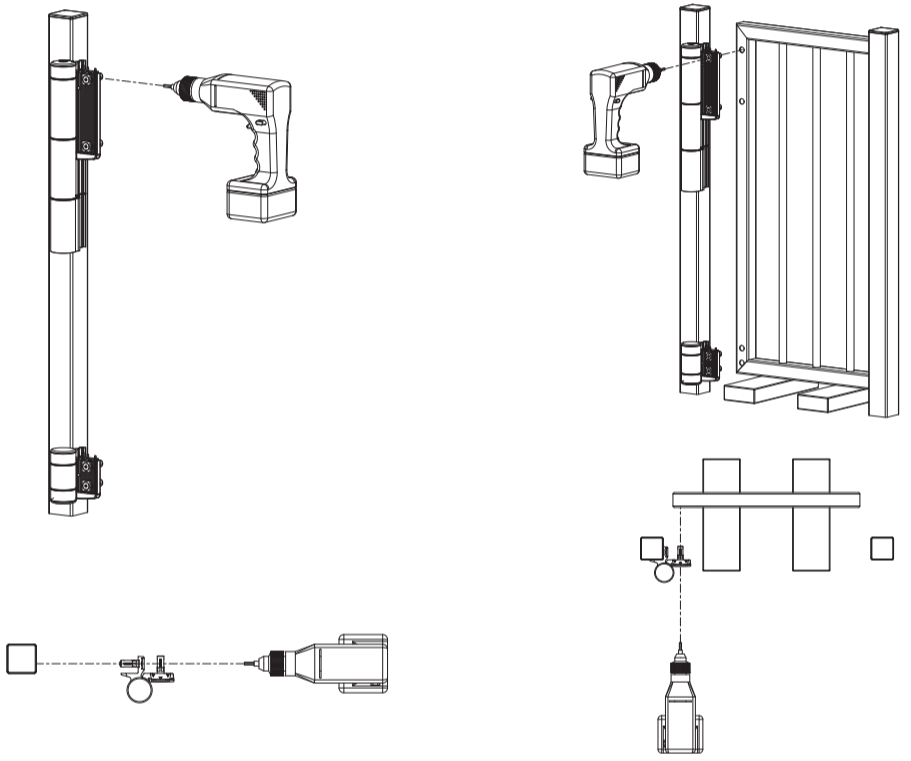

LOCINOX

Let's make it better together

MAMMOTH-180: INSTALLATION INSTRUCTION

① Package content

1	Allen keys 5 - 3
2	Cover cap (1x), Setscrew (2x), QF expanders (2x)
3	Hexplugs
4	Mammoth-180 gate closer
5	Dino
6	Drilling template for Mammoth 180° (2x)
7	Drilling template for Dino (2x)

LEFT OPENING GATE

② Mounting Situation

③ Dimensions

④ Profile and gate preparation for MAMMOTH-180 gate closer

RIGHT OPENING GATE

② Mounting Situation

③ Dimensions

④ Profile and gate preparation for MAMMOTH-180 gate closer

⑤ Profile and gate preparation for DINO hinge

⑥ Mounting MAMMOTH-180 and DINO

⚠ First remove the Quick-Fix cover caps

⚠ Re-install the cover caps and lock the Quick-Fix cover

MAMMOTH-180

DINO

⑤ Profile and gate preparation for DINO hinge