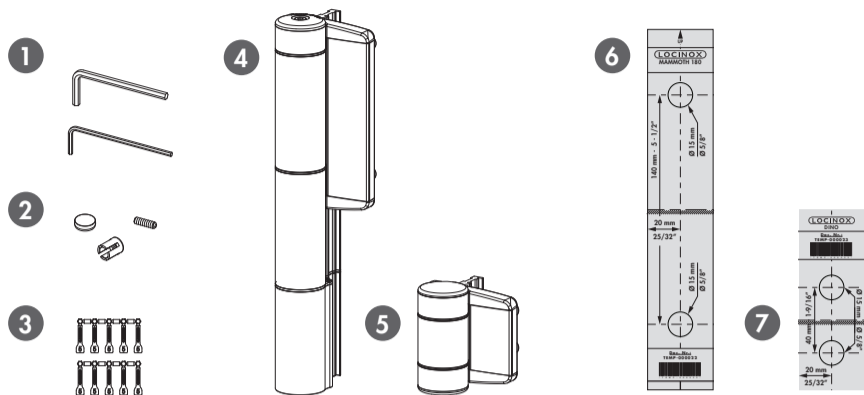

LOCINOX

Let's make it better together

MAMMOTH-180: INSTALLATION INSTRUCTION

① Package content

1	Allen keys 5 - 3
2	Cover cap (1x), Setscrew (2x), QF expanders (2x)
3	Hexplugs
4	Mammoth-180 gate closer
5	Dino
6	Drilling template for Mammoth 180° (2x)
7	Drilling template for Dino (2x)

LEFT OPENING GATE

② Mounting Situation

③ Dimensions

④ Profile and gate preparation for MAMMOTH-180 gate closer

RIGHT OPENING GATE

② Mounting Situation

③ Dimensions

④ Profile and gate preparation for MAMMOTH-180 gate closer

⑤ Profile and gate preparation for DINO hinge

⑥ Mounting MAMMOTH-180 and DINO

⚠ First remove the Quick-Fix cover caps

⚠ Re-install the cover caps and lock the Quick-Fix cover

MAMMOTH-180

DINO

⑤ Profile and gate preparation for DINO hinge

⑥ Mounting MAMMOTH-180 and DINO

⚠ First remove the Quick-Fix cover caps

⚠ Re-install the cover caps and lock the Quick-Fix cover

MAMMOTH-180

DINO

⑥ Adjusting

Final Snap

Speed