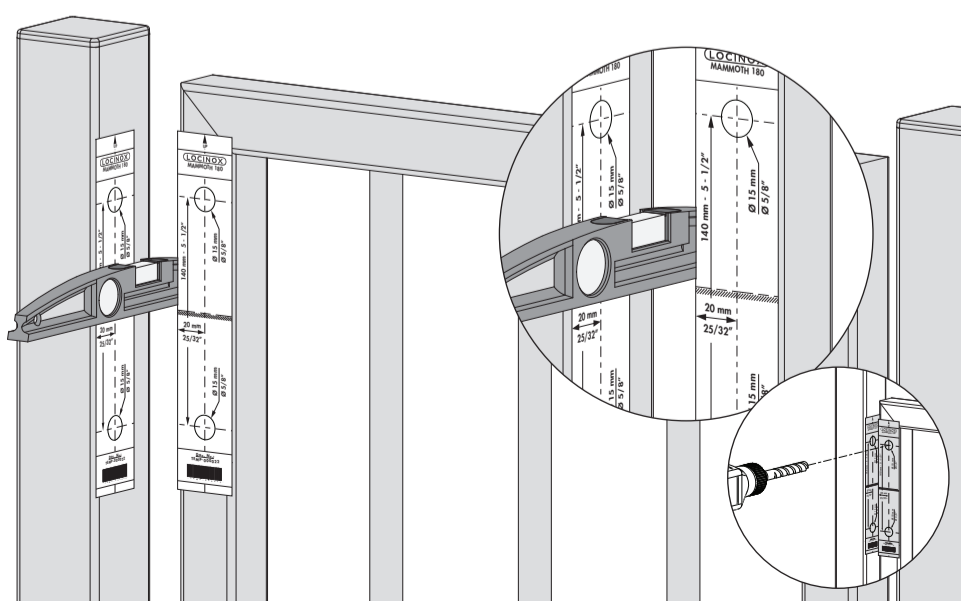

LOCINOX

Let's make it better together

MAMMOTH-180: INSTALLATION INSTRUCTION

① Package content

1	Allen keys 5 - 3
2	Cover cap (1x), Setscrew (2x), QF expanders (2x)
3	Hexplugs
4	Mammoth-180 gate closer
5	Dino
6	Drilling template for Mammoth 180° (2x)
7	Drilling template for Dino (2x)

LEFT OPENING GATE

② Mounting Situation

③ Dimensions

④ Profile and gate preparation for MAMMOTH-180 gate closer

RIGHT OPENING GATE

② Mounting Situation

③ Dimensions

④ Profile and gate preparation for MAMMOTH-180 gate closer

⑤ Profile and gate preparation for DINO hinge

⑥ Mounting MAMMOTH-180 and DINO

⚠ First remove the Quick-Fix cover caps

⚠ Re-install the cover caps and lock the Quick-Fix cover

MAMMOTH-180

DINO

⑤ Profile and gate preparation for DINO hinge