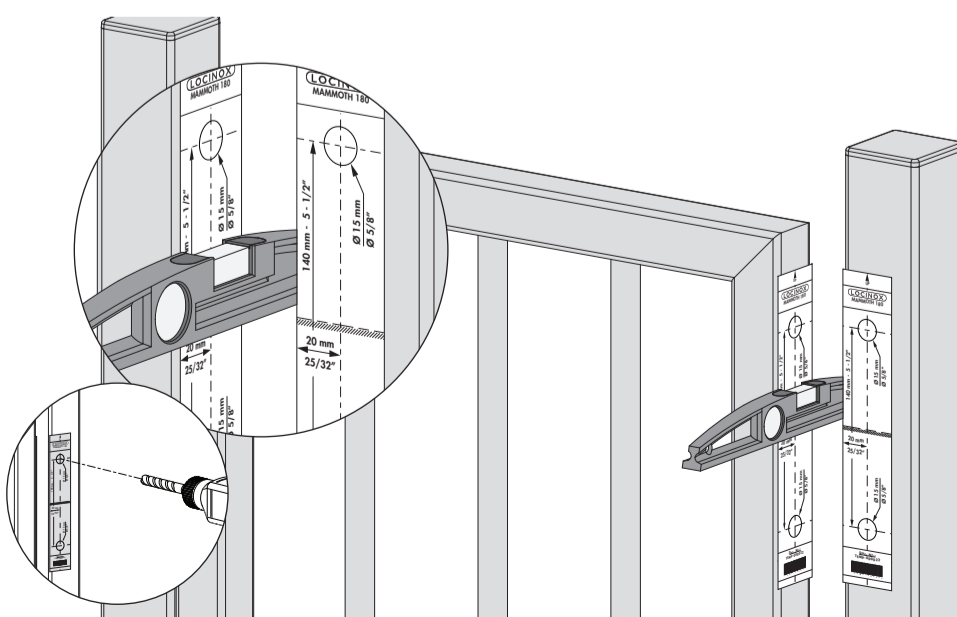

LOCINOX

Let's make it better together

MAMMOTH-180: INSTALLATION INSTRUCTION

① Package content

1	Allen keys 5 - 3
2	Cover cap (1x), Setscrew (2x), QF expanders (2x)
3	Hexplugs
4	Mammoth-180 gate closer
5	Dino
6	Drilling template for Mammoth 180° (2x)
7	Drilling template for Dino (2x)

LEFT OPENING GATE

② Mounting Situation

③ Dimensions

④ Profile and gate preparation for MAMMOTH-180 gate closer

RIGHT OPENING GATE

② Mounting Situation

③ Dimensions

④ Profile and gate preparation for MAMMOTH-180 gate closer

⑤ Profile and gate preparation for DINO hinge

⑥ Mounting MAMMOTH-180 and DINO

⚠ First remove the Quick-Fix cover caps

⚠ Re-install the cover caps and lock the Quick-Fix cover

MAMMOTH-180

DINO

⑤ Profile and gate preparation for DINO hinge