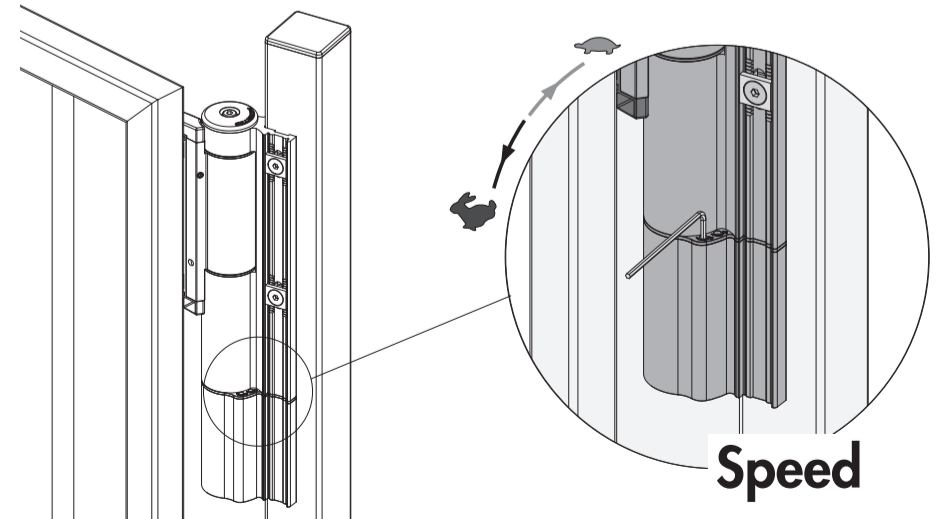

⑤ Profile and gate preparation for DINO hinge

⑥ Mounting MAMMOTH-180 and DINO

⚠ First remove the Quick-Fix cover caps

⚠ Re-install the cover caps and lock the Quick-Fix cover

MAMMOTH-180

DINO

⑤ Profile and gate preparation for DINO hinge

⑥ Mounting MAMMOTH-180 and DINO

⚠ First remove the Quick-Fix cover caps

⚠ Re-install the cover caps and lock the Quick-Fix cover

MAMMOTH-180

DINO

⑥ Adjusting

Final Snap

Speed