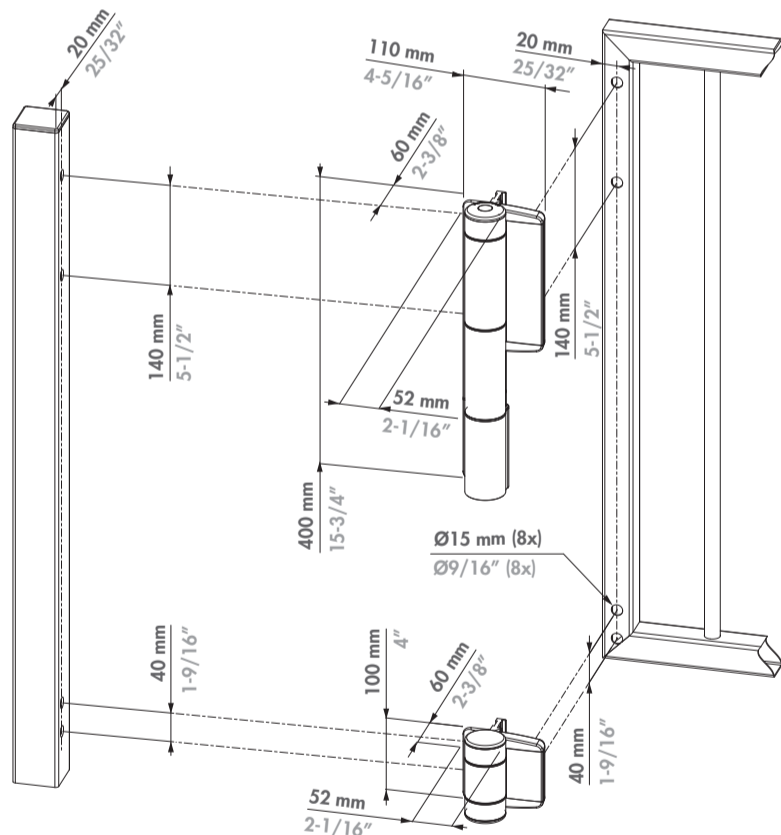

LOCINOX

Let's make it better together

MAMMOTH-180: INSTALLATION INSTRUCTION

① Package content

1	Allen keys 5 - 3
2	Cover cap (1x), Setscrew (2x), QF expanders (2x)
3	Hexplugs
4	Mammoth-180 gate closer
5	Dino
6	Drilling template for Mammoth 180° (2x)
7	Drilling template for Dino (2x)

LEFT OPENING GATE

② Mounting Situation

③ Dimensions

④ Profile and gate preparation for MAMMOTH-180 gate closer

RIGHT OPENING GATE

② Mounting Situation

③ Dimensions

④ Profile and gate preparation for MAMMOTH-180 gate closer