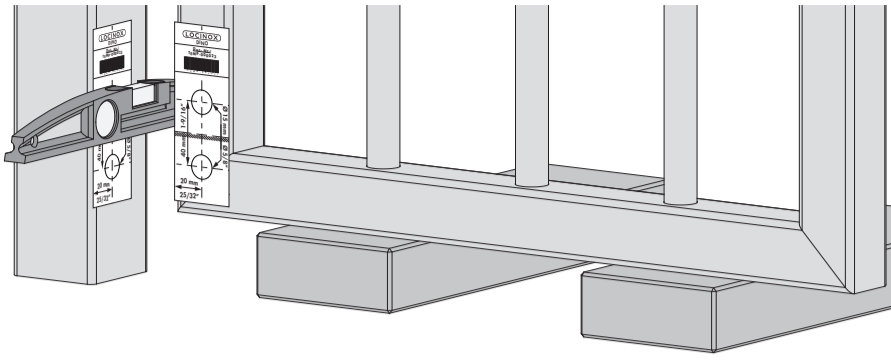

LOCINOX

Let's make it better together

MAMMOTH-180: INSTALLATION INSTRUCTION

① Package content

1	Allen keys 5 - 3
2	Cover cap (1x), Setscrew (2x), QF expanders (2x)
3	Hexplugs
4	Mammoth-180 gate closer
5	Dino
6	Drilling template for Mammoth 180° (2x)
7	Drilling template for Dino (2x)

LEFT OPENING GATE

② Mounting Situation

③ Dimensions

④ Profile and gate preparation for MAMMOTH-180 gate closer

RIGHT OPENING GATE

② Mounting Situation

③ Dimensions

④ Profile and gate preparation for MAMMOTH-180 gate closer

⑤ Profile and gate preparation for DINO hinge

⑥ Mounting MAMMOTH-180 and DINO

⚠ First remove the Quick-Fix cover caps

⚠ Re-install the cover caps and lock the Quick-Fix cover

MAMMOTH-180

DINO

⑤ Profile and gate preparation for DINO hinge