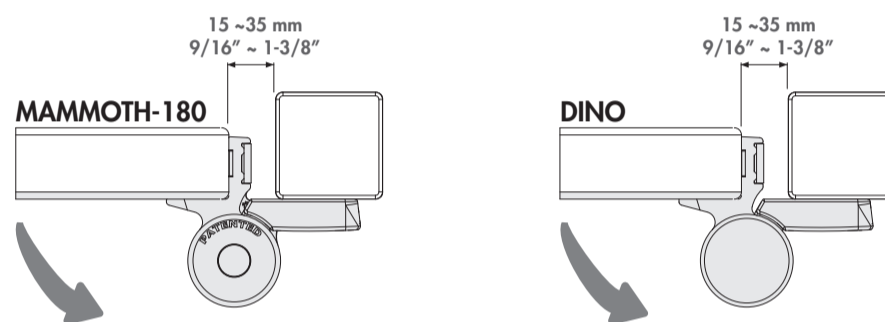

LOCINOX

Let's make it better together

MAMMOTH-180: INSTALLATION INSTRUCTION

① Package content

1	Allen keys 5 - 3
2	Cover cap (1x), Setscrew (2x), QF expanders (2x)
3	Hexplugs
4	Mammoth-180 gate closer
5	Dino
6	Drilling template for Mammoth 180° (2x)
7	Drilling template for Dino (2x)

LEFT OPENING GATE

② Mounting Situation

③ Dimensions

④ Profile and gate preparation for MAMMOTH-180 gate closer

RIGHT OPENING GATE

② Mounting Situation

③ Dimensions

④ Profile and gate preparation for MAMMOTH-180 gate closer