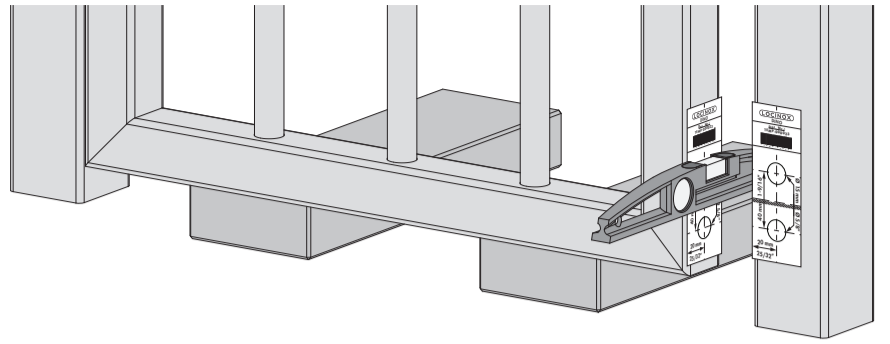

LEFT OPENING GATE

② Mounting Situation

③ Dimensions

④ Profile and gate preparation for MAMMOTH-180 gate closer

RIGHT OPENING GATE

② Mounting Situation

③ Dimensions

④ Profile and gate preparation for MAMMOTH-180 gate closer

⑤ Profile and gate preparation for DINO hinge

⑥ Mounting MAMMOTH-180 and DINO

⚠ First remove the Quick-Fix cover caps

⚠ Re-install the cover caps and lock the Quick-Fix cover

MAMMOTH-180

DINO

⑤ Profile and gate preparation for DINO hinge