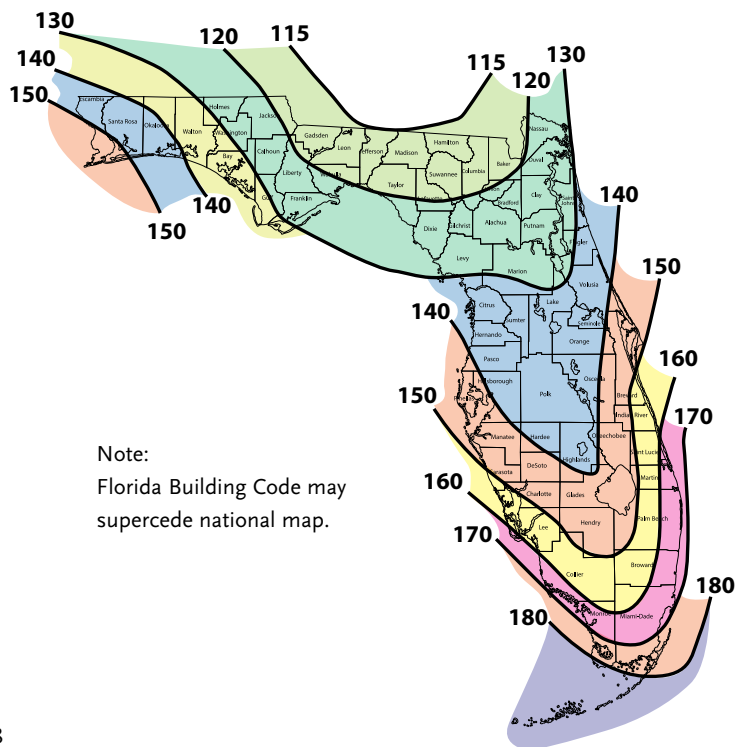

ASCE7-05 WIND MAP

Note:
Florida Building Code may
supercede national map.