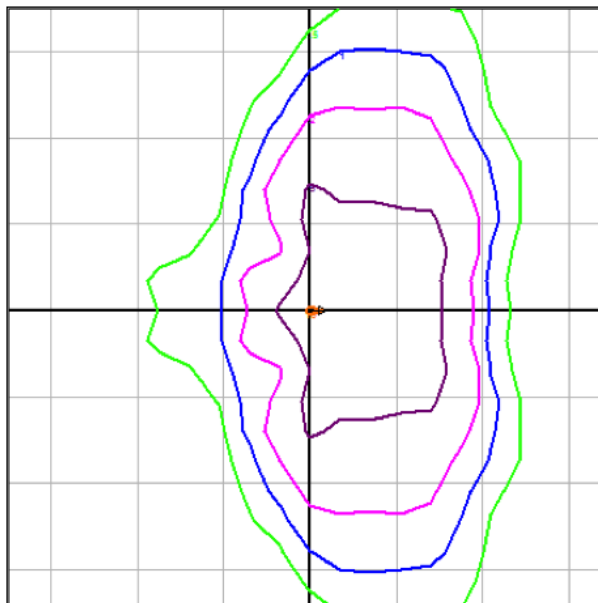

PCADS/PCADL Series

DESIGNER SERIES PARKING/SITE LUMINAIRE

The PCADS and PCADL series is designed for parking and area lighting applications utilizing high power LEDs while providing contemporary aesthetics. The PSADS/PCADL is offered in 4,800 lumen, 6,800 lumen and 9,800 lumen versions. All models available with Type 3 and Type 5 optics.

Series	Size	Wattage	Distribution	Finish	Options
PCAD	S - Small	55 - Small or Large	3 - Type 3	BZ - Bronze	Blank
	L - Large	80 - Small or Large	5 - Type 5	BL - Bronze	P - Photocell
		80 - Large		GN - Green	CR - Cast Rings

TYPE 3 (PCADS-80-3)