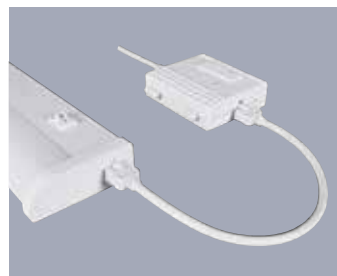

Shown P8740-30 with P8737-30

HAL 3 LINKING CABLES

Product No.	P8733-20 Antique Bronze P8733-30 White
Description	12" Undercabinet fixture linking cable.
Size	3/4" W., 3/8" ht. 12" L.

Product No.	P8735-20 Antique Bronze P8735-30 White
Description	6" Undercabinet fixture linking cable.
Size	3/4" W., 3/8" ht. 6" L.

Product No.	P8737-20 Antique Bronze P8737-30 White
Description	18" Undercabinet fixture linking cable.
Size	3/4" W., 3/8" ht. 18"L.

Product No.	P8738-20 Antique Bronze P8738-30 White
Description	24" Undercabinet fixture linking cable.
Size	3/4" W., 3/8" ht. 24" L.