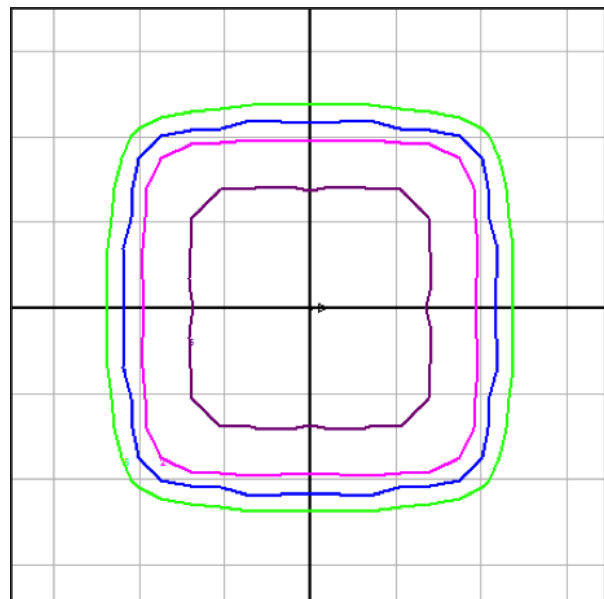

TYPE 5 (PCPAS-90-5)