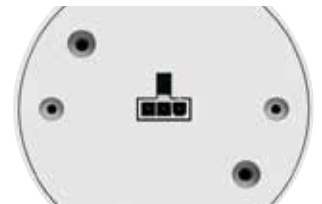

Quick connect locations on two sides and the top.

HAL 3 JUNCTION BOX

Product No.	P8740-20 Antique Bronze P8740-30 White
Description	HAL3 junction box.
Size	3-1/4" W., 7/8" ht. 3-1/2" L.