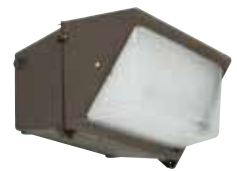

PCOWP-100LED-20

Quarter Sphere Wall Pack

Product No.	Finish	Description	Size	Lamps *included
PHSL-13-23-B	Antique Bronze	Die-cast aluminum housing with tempered, impact resistant clear glass lens. 23.3w input power. 1184 lumens. 120V/277V driver. 5000K color temperature.	12-3/4" w., 6-3/4" ht. Extends 7-3/4"	*One 23w LED module