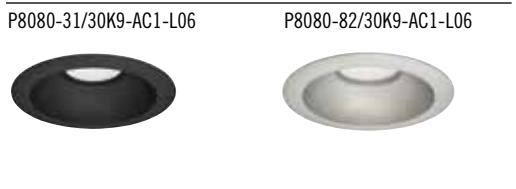

1. **FEATURES**
2. LED (Light Emitting Diode) lamp included
   - 10-watt input power
   - Lumen output 620 lumens
   - Lumen output and distribution comparable to 50w R20 incandescent lamp
   - 90+ CRI
   - TM-21 60,000 hours life
   - Suitable for use in IC or NON-IC applications
   - cULus listed for wet locations

5" P8061 NEW CONSTRUCTION or REMODEL (TRIMS ONLY)

Product No.	P8061-20/30K9-AC1-L06 Antique Bronze P8061-28/30K9-AC1-L06 White P8061-31/30K9-AC1-L06 Black P8061-82/30K9-AC1-L06 Metallic Gray
Description	600 lumen 3000K