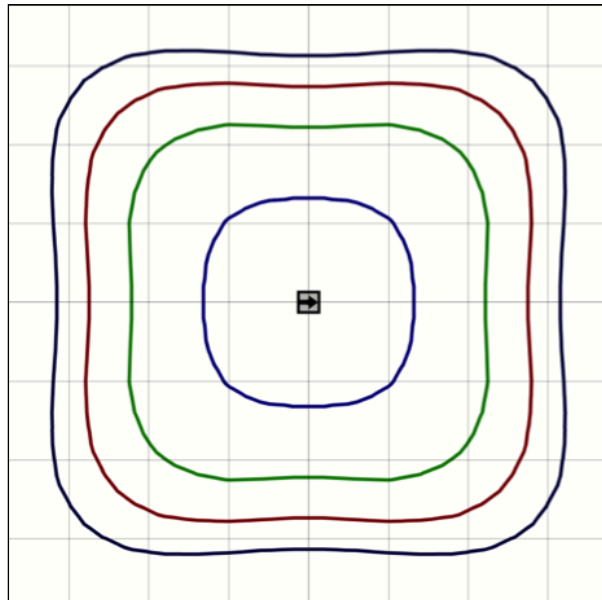

TYPE 5 (PCPAE-125-5)