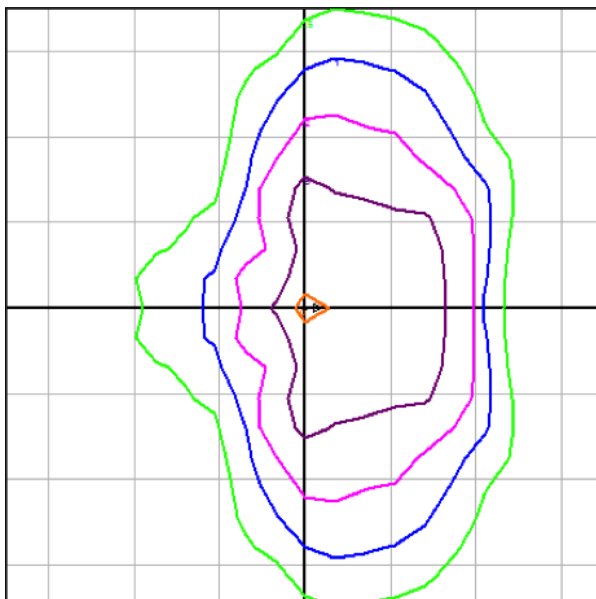

PCPA Series

PERFORMANCE SERIES
PARKING/SITE LUMINAIRE

The PCPAS and PCPAL Series is designed for parking and area lighting applications utilizing high power LEDs, capable of replacing up to 400W traditional HID luminaires. The PSPAS is offered in 8,000 lumen versions. The PSPAL is offered in 14,000 lumen and 18,000 lumen versions. All models available with Type 3 and Type 5 optics.

Series	Wattage	Lumens	Distribution	Finish	Options
PCPAS - Parking Area Small	90 - 30 LEDs, 90w	7900 - 8100	3 - Type 3	BZ - Bronze	Blank
PCPAL - Parking Area Large	135 - 64 LEDs, 135w	13740 - 14950	5 - Type 5	BL - Black	P - Photocell
	180 - 80 LEDs, 180w	17150 - 18670	Square	GN - Green	

TYPE 3 (PCPAS-90-3)