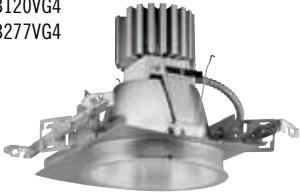

8" Pro-Optic®

8" NEW CONSTRUCTION HOUSING

Product No.	P8220-EB120VG4 P8220-EB277VG4	
Ceiling Opening	6-1/4"	
Ceiling Thickness	1-1/4"	
Plaster Frame	9-1/16" x 15-1/2"	
Pryouts	1/2" and 3/4"	

P8220-EB120VG4
P8220-EB277VG4