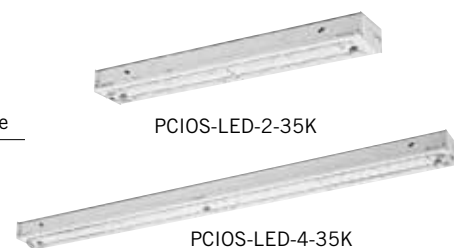

Open LED Striplight

Product No.	Lamp Type	Lumens	Nom. Length	Size	Color Temperature
PCIOS-LED-2-35K	LED 26w	3000	2'	48" L., 1-13/6" H., 47/16" W.	3500K
PCIOS-LED-4-35K	LED 48w	5600	4'	96" L., 1-13/6" H., 47/16" W.