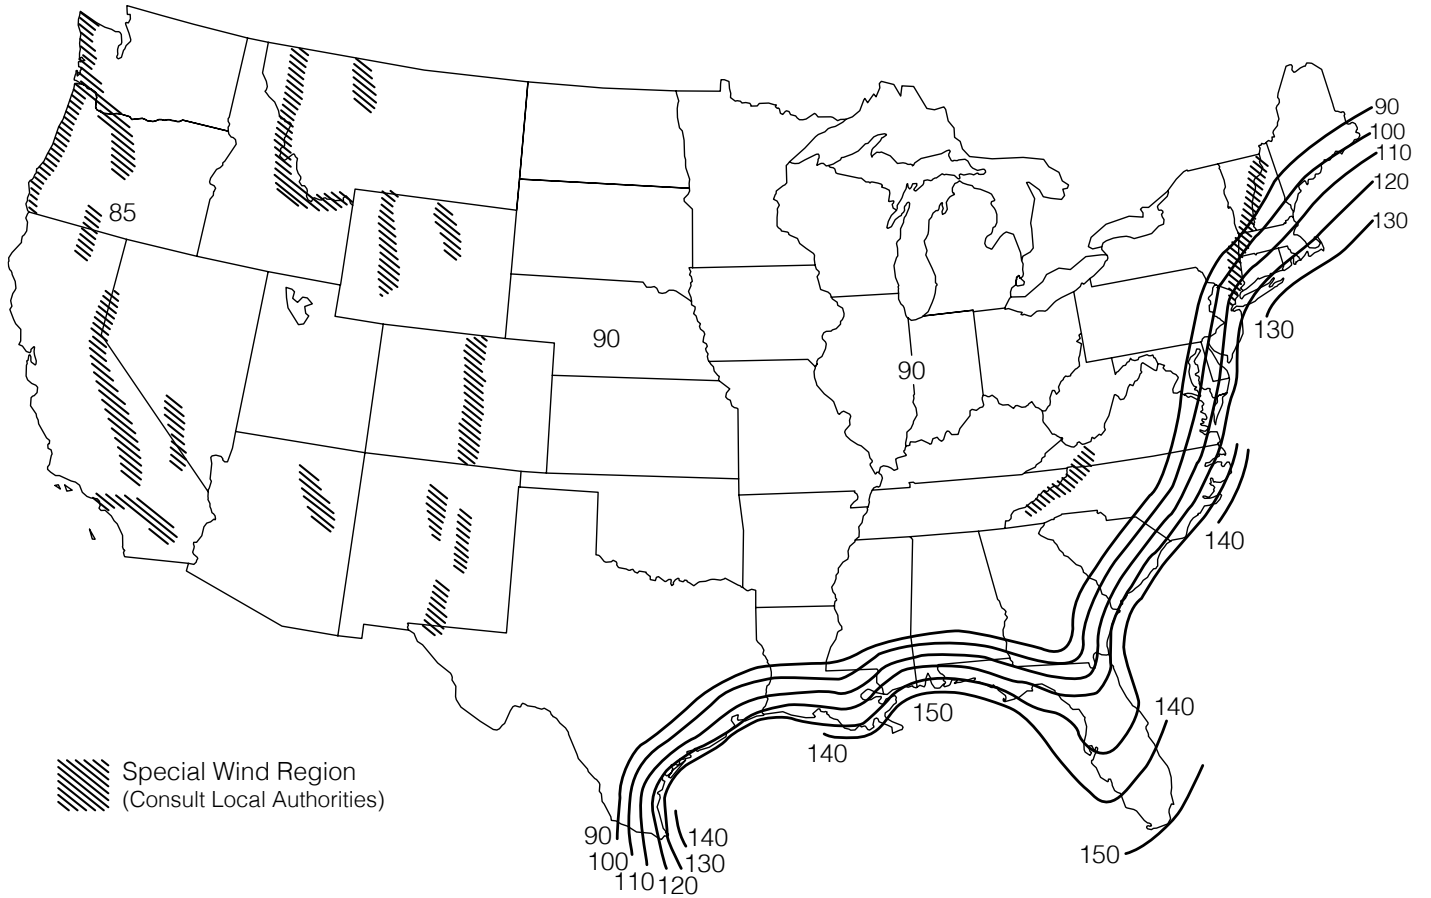

ASCE7-05 WIND MAP

Note:
Florida Building Code may
supercede national map.