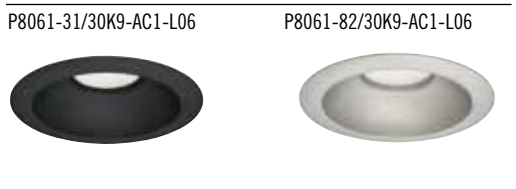

1. **FEATURES**
2. LED (Light Emitting Diode) lamp included
   - Dimmable with many ELV type dimmers
   - 12-watt input power
   - Lumen output 635 lumens
   - Lumen output and distribution comparable to 65w BR30 incandescent lamp
   - 90+ CRI
   - TM-21 60,000 hours life
   - Suitable for use in IC or NON-IC applications
   - cULus listed for wet locations