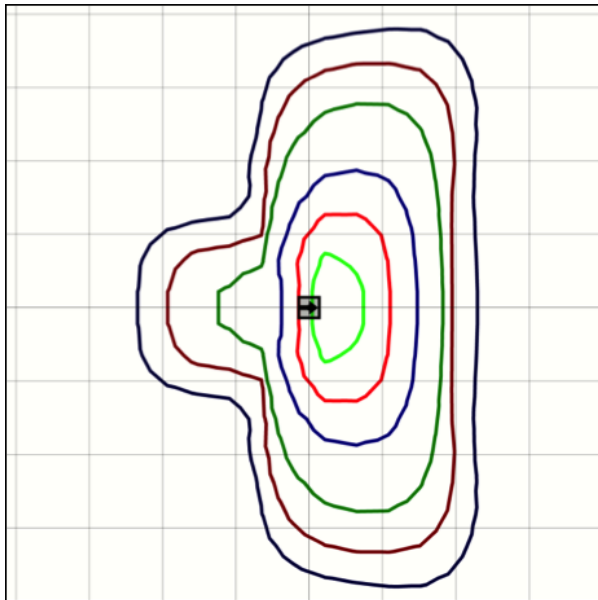

PCPAE Series

ECONOMY SERIES PARKING/SITE LUMINAIRE

The PCPAE Series is designed for parking and area lighting applications utilizing high power LEDs, capable of replacing up to 400W traditional HID luminaires. The PCPAE is offered in 11,000 lumen and 16,000 lumen versions, available with Type 3 and Type 5 optics.

Series	Wattage	Lumens	Distribution	Finish
PCPAE	125 - 16 LEDs, 123w	11150 - 11260	3 - Type 3	BZ - Bronze
	180 - 24 LEDs, 181w	16360 - 16510	5 - Type 5	

TYPE 3 (PCPAE-125-3)