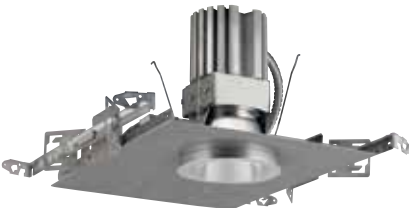

P8064-EBG4

1100 LUMEN OPEN MODULE TRIMS FOR P8064

FEATURES

- Universal 120-277V high efficiency driver
- Remote phosphor technology for controlled color consistency
- 3000K, 3500K and 4000K options
- 80+ CRI
- 50 lumens per watt fixture efficacy
- TM-21 50,000 hour life
- J-box rated for (8) #12 90° conductors (4 in/4 out)
- Light commercial bar hangers included
- Suitable for wet locations, non-IC rated
- 5 year warranty

2000 LUMEN OPEN MODULE TRIMS FOR P8064