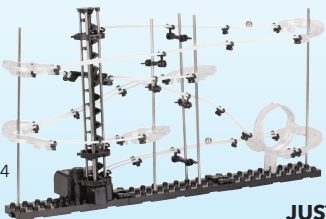

SPACE RAIL CONSTRUCTION KIT

Build your own 'marble' roller coaster. The spiral "elevator" lifts the marbles to the top of the rail, and gravity takes care of the rest. 170 piece. Requires 1 x C battery (sold separately). Ages 15+. KJ9004

2 PK C Batteries SB2416 $4.50

JUST **$29⁹⁵**

TOBBIE THE ROBOT - HEXAPOD KIT

A 6-legged robot that you can build. Walks and spins in any direction and will beep and flash its eyes. Ages 8+. KJ9031