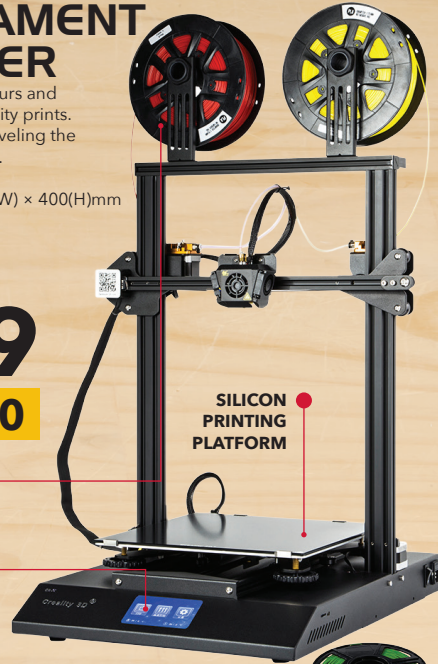

DUAL FILAMENT 3D PRINTER

Allows you to combine colours and materials creating high-quality prints. Oversized bed screws for leveling the print bed. Dual cooling fans. SD memory card slot. • Prints up to: 300(L) x 300(W) x 400(H)mm TL4410 **WAS $1299** See website for details.

NOW **$1199**
SAVE $100

DUAL COLOUR PRINTING

4.3" COLOUR TOUCH SCREEN