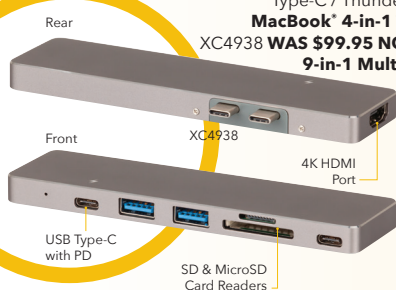

think. possible. Your destination for... everyday home upgrades

4K ANDROID MEDIA PLAYER

Allows you to browse the web, run Android games and apps, or watch your favourite media collection in stunning 4K resolution. Connects to a TV via Wi-Fi or HDMI.

- Includes remote, mains power adaptor & HDMI lead XC6012

HDMI DONGLE

Stream content from your Smartphone/Tablet to your TV.

- USB powered

AR1922

ONLY $39⁹⁵

Upgrade your Home Theatre with the latest tech!

Multiple TV's but only 1 cable box? No problem. Split the signal and watch TV in different rooms with this easy switcher.

Need to multiple HDMI devices but your TV or Display has only 1 HDMI port? A Splitter is your answer.

JUST $69⁹⁵

JUST $42⁹⁵

3-WAY HDMI SWITCHER
Switch HDMI signals from multiple sources to a single output.

- Input: 3 x HDMI
- Output: 1 x HDMI AC1705

FROM $52⁹⁵

HDMI SPLITTERS

Split a HDMI input to multiple HDMI outputs.
2 Output AC1710 $52.95
4 Output AC1712 $84.95

AMPLIFIED HDMI LEADS

Ideal for long runs and designed to compensate for any loss of signal. Suitable for Full HD, 4K, 3D, and UHD signals.

- **10m WQ7437 $79.95**
- **15m WQ7438 $99.95**
- **20m WQ7435 $119**
- **30m WQ7439 $139**

CONCORD

FROM $79⁹⁵

50M* 1080P HDMI EXTENDER WITH INFRARED

Extends HDMI connections over a single Cat5e/6 cable. Ideal for running HDMI signals to new locations or connecting through existing building cables. Includes HDMI loop output. AC1783
*Cat6 cable up to 50m, Cat5e up to 40m.

JUST $129

HDMI cable doesn't reach? No problem, use this handy extender!

UHF PHASED ARRAY TV ANTENNA

Ideal for problem digital reception areas. Capable of receiving either horizontal or vertical signals. Built-in LTE filter to stop interference from mobile phone towers.

- 12.5dB Gain

LT3147

PRICE BREAKTHROUGH $49⁹⁵

INDOOR TV AMPLIFIER/SPLITTERS