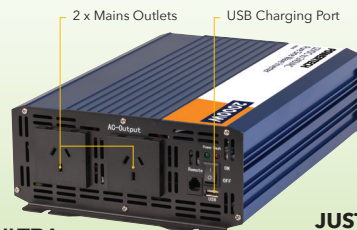

think. possible. Your destination for...
home solar

12V FIXED SOLAR PANELS

High performance monocrystalline panels designed for environmental conditions with a durable anodised aluminium frame and 3.2mm low iron tempered glass.

Junction box included.

40W ZM9056 **$59.95** (Shown)
80W ZM9102 **$109**
130W ZM9061 **$169**
170W ZM9065 **$209**

FROM **JUST $59.95**

12V SOLAR PANELS WITH CLIPS

High efficiency, small footprint solar panel charger kits with leads and clips to keep your 12V battery topped up at the campsite.

5W ZM9050 **$24.95** (Shown)
10W ZM9051 **$39.95**
20W ZM9052 **$59.95**

FROM **$24.95**

NEED A SOLAR CHARGE CONTROLLER TO SUIT? AVAILABLE FROM 10A TO 50A PRICE FROM $39.95

20A MPPT SOLAR CHARGE CONTROLLER FOR LITHIUM OR SLA BATTERIES

Uses Maximum Power Point Tracking (MPPT) for maximum efficiency and charge rate. Charge lead acid (sealed, gel or flooded) or lithium batteries.

- 3-stage intelligent charging
- 12/24V operation

MP3741 **$199**

BUY BOTH FOR

$219

SAVE $39.95

Add Wi-Fi communication to the Solar Charge Controller (MP3741) with this interface, and control your power installation using your Smartphone. MP3746 **$59.95**

Wi-Fi module is not stocked in all stores but can be ordered.

ONLY **$9.95** EA

50A HIGH CURRENT ANDERSON CONNECTORS

Used widely in both domestic and industry applications. Supplied as a moulded 2 pole with contacts.

- 50A, 600V (AC or DC) 6 gauge

PT4420-PT4427

RATCHET CRIMPING TOOL FOR NON-INSULATED LUGS

Comfortable grip & ratchet mechanism relieves strain on hands.

TH1847

JUST **$39.95**

WATERPROOF SOLAR POWER PV CONNECTORS

IP67 rated for maximum environmental protection.

4mm Male PP5102
4mm Female PS5100

ONLY **$7.95** EA

ULTRA HIGH POWERED 12V 2000W PURE SINE WAVE INVERTER