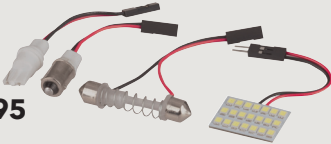

Car Lighting

FROM
$9⁹⁵