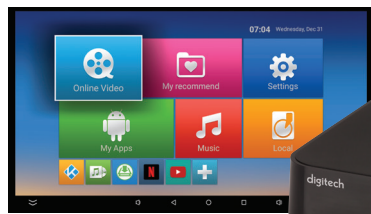

## 4K ANDROID MEDIA PLAYER

Allows you to browse the web, run Android games and apps, or watch your favourite media collection in stunning 4K resolution. Connects to a TV via Wi-Fi or HDMI.

- Includes remote, mains power adaptor & HDMI lead XC6012