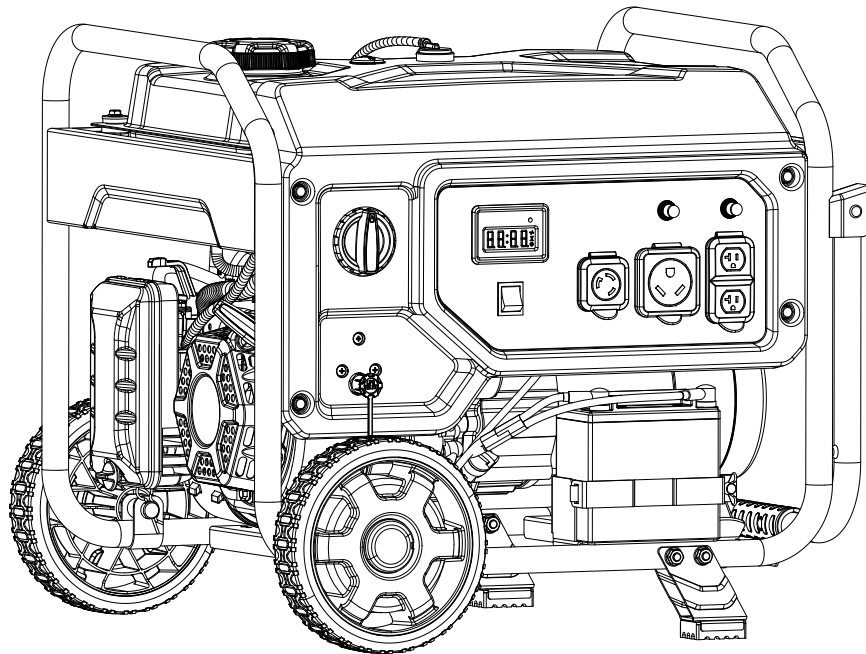

Champion Power Equipment, Inc., Santa Fe Springs, CA USA

MODEL #201052

PARTS INFORMATION

3800 DUAL FUEL PORTABLE GENERATOR

SERIAL NUMBER RANGE: ALL

To order replacement parts please visit:
shop.championpowerequipment.com
or call **1-877-338-0999**.

TABLE OF CONTENTS

Generator Parts Diagram	3
Generator Parts List	4
Engine Parts Diagram	6
Engine Parts List	7
Wiring Diagram	9

GENERATOR PARTS DIAGRAM

GENERATOR PARTS LIST

#	Part Number	Description	Qty.
1	100719472	LPG Hose With Regulator, 2m x 5/16" QC	1
2	100713896-0001	Screw M5 x 16	3
3	100163911	Rubber Cover, LPG Regulator	1
4	100011264-0002	Flange Bolt M6 x 16	4
5	100716121-0001	Panel Assembly	1
6	100724732	Control Panel Housing	1
7	100716952	Intelligauge, INT1BOF	1
8	100714233	Switch, Engine	1
9	100020005	Receptacle L5-30R	1
10	100020008	Receptacle TT-30R	1
11	100020029	Receptacle 5-20R, Duplex	1
12	100120180	Circuit Breaker Cover	2
13	100088269	Receptacle Cover, L5-30R	1
14	100088268	Receptacle Cover, TT-30R	1
15	100088270	Receptacle Cover, 5-20R, Duplex	1
16	100724628	Wire Harness Assembly	1
17	100721216	Solenoid Valve Controller	1
18	100724627	Charger	1
19	100728387	OVF	1
20	100019751	30 Amp Circuit Breaker, Push Button	1
21	100019755	20 Amp Circuit Breaker, Push Button	1
22	100714097	LPG Regulator	1
23	100110283	Clamp Ø17	3
24	100712236	Hose, Gas Ø9 x Ø17 x 50	1
25	100163344	Fuel Valve	1
26	100005130	Clamp Ø9 x 8	1
27	100093250-0002	Self-tapping Screw ST4.8 x 20	4
28	100714686	Clamp 2	2
29	100724127	Tube, Fuel Ø4 x Ø10 x 270	1
30	100714546	Fitt, Fuel Tank with Filter	1