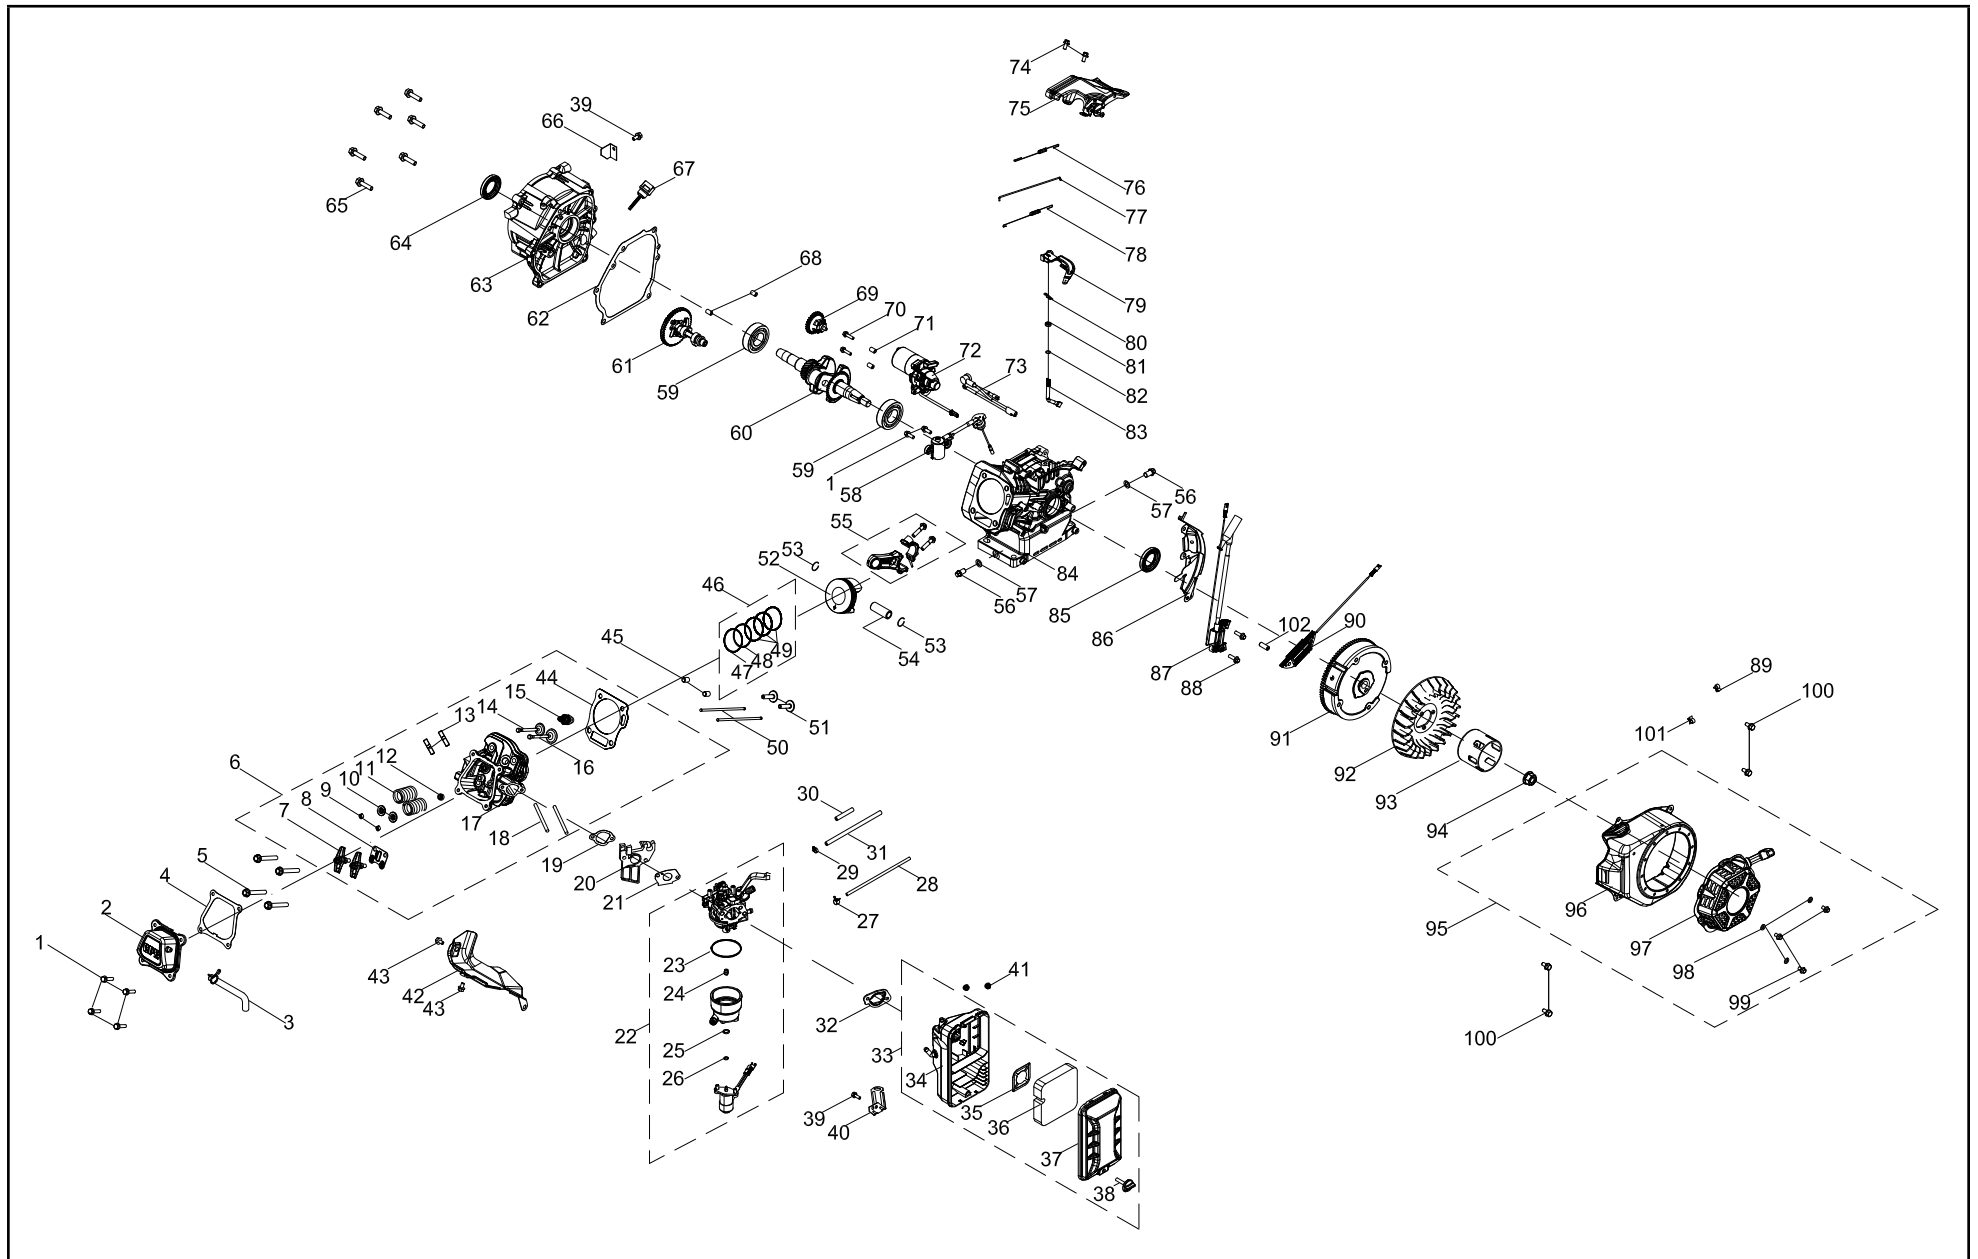

#	Part Number	Description	Qty.
61	100714685-0001	R-pin, R5	2
62	100078853	Damping Pad, Handle	2
63	100724129-0001	Handle	1
64	100011325-0004	Flange Bolt M8 x 40	4
65	100011453-0002	Flange Nut M8, GB6177.1	4
66	100716098-0001	Support Leg Assembly	2
67	100011452-0003	Lock Nut M6, Flange	2
68	100724735-0001	Support Leg	2
69	100068623-0001	Stop Block	2
70	100058956	Vibration Mount	2
71	100011266-0004	Flange Bolt M6 x 20	2
72	100011527-0004	Flange Bolt M6 x 8	1
73	100717500-0001	End Housing Cover, Yellow	1
74	100011250-0002	Flange Bolt M5 x 14	2
75	100722067	Support, End Cover	1
76	100011252-0001	Flange Bolt M5 x 18	6
77	100018603	AVR	1
78	100018592	Carbon Brush Assembly	1
79	100018701	Terminal Block	1
80	100010885-0004	Spring Washer Ø5	1
81	100010919-0002	Flat Washer Ø5	1
82	100011299-0001	Flange Bolt M6 x 175	4
83	100018567	End Housing	1
84	100011453-0003	Lock Nut M8, Flange	8
85	100020986-0001	Vibration Mount 2	2
86	100021000-0001	Vibration Mount 1	2
87	100148753-0001	Flange Bolt M8 x 1 x 230	1
88	100095857-0005	Flange Bolt M4 x 18	2
89	100010899-0002	Washer Ø8	1
90	100723762	Alternator Assembly, AI, Ø160 x 130 mm	1
91	100161949	Stator Cover, 122.5 mm	1
92	100724691	Stator Assembly, AI, Ø160 x 130 mm	1

#	Part Number	Description	Qty.
93	100724626	Rotor Assembly, AI, Ø95.8 x 130 mm	1
94	100005138	Clamp Ø9.5 x 8	1
95	1ZC7DFS02	Engine, 224cc	1
96	100724126	Oil Tube, Ø4 x Ø8 x 670	1
97	100005148	Clamp 1, Ø8	2
98	100005159	Clamp Ø10.5 x 8	1
99	100724128	Connection Tube Assembly 1	1
100	100000658	Clamp, 8-Shape	1
101	100724535	Carbon Canister, 400cc	1
102	100724536	Cap, Canister Vent	1
103	100011452-0002	Flange Nut M6, GB6177.1	2
104	100006526	Gasket, Muffler	1
105	100716097-0001	Exhaust Muffler Assembly	1
106	100724736	Muffler Body	1
107	100724737	Muffler Guard	1
108	100097575-0002	Flange Bolt M6 x 10	3
109	100724738	Spark Arrester Assembly	1
110	100010945-0002	Screw ST4 x 8	3
111	100011422-0004	Flange Nut M8	2
112	100716099-0001	Muffler Bracket	1
113	100011230-0002	Flange Bolt M8 x 16, GB5787	2
114	100011261-0004	Flange Bolt M6 x 12	1
115	100721012-0002	Flange Bolt M6 x 8, QC340	5
116	100062546	Wire Clip B	1
117	100011247-0004	Flange Bolt M5 x 8	1
118	100090871	Clamp Ø9.7 x 8	2

ENGINE PARTS DIAGRAM