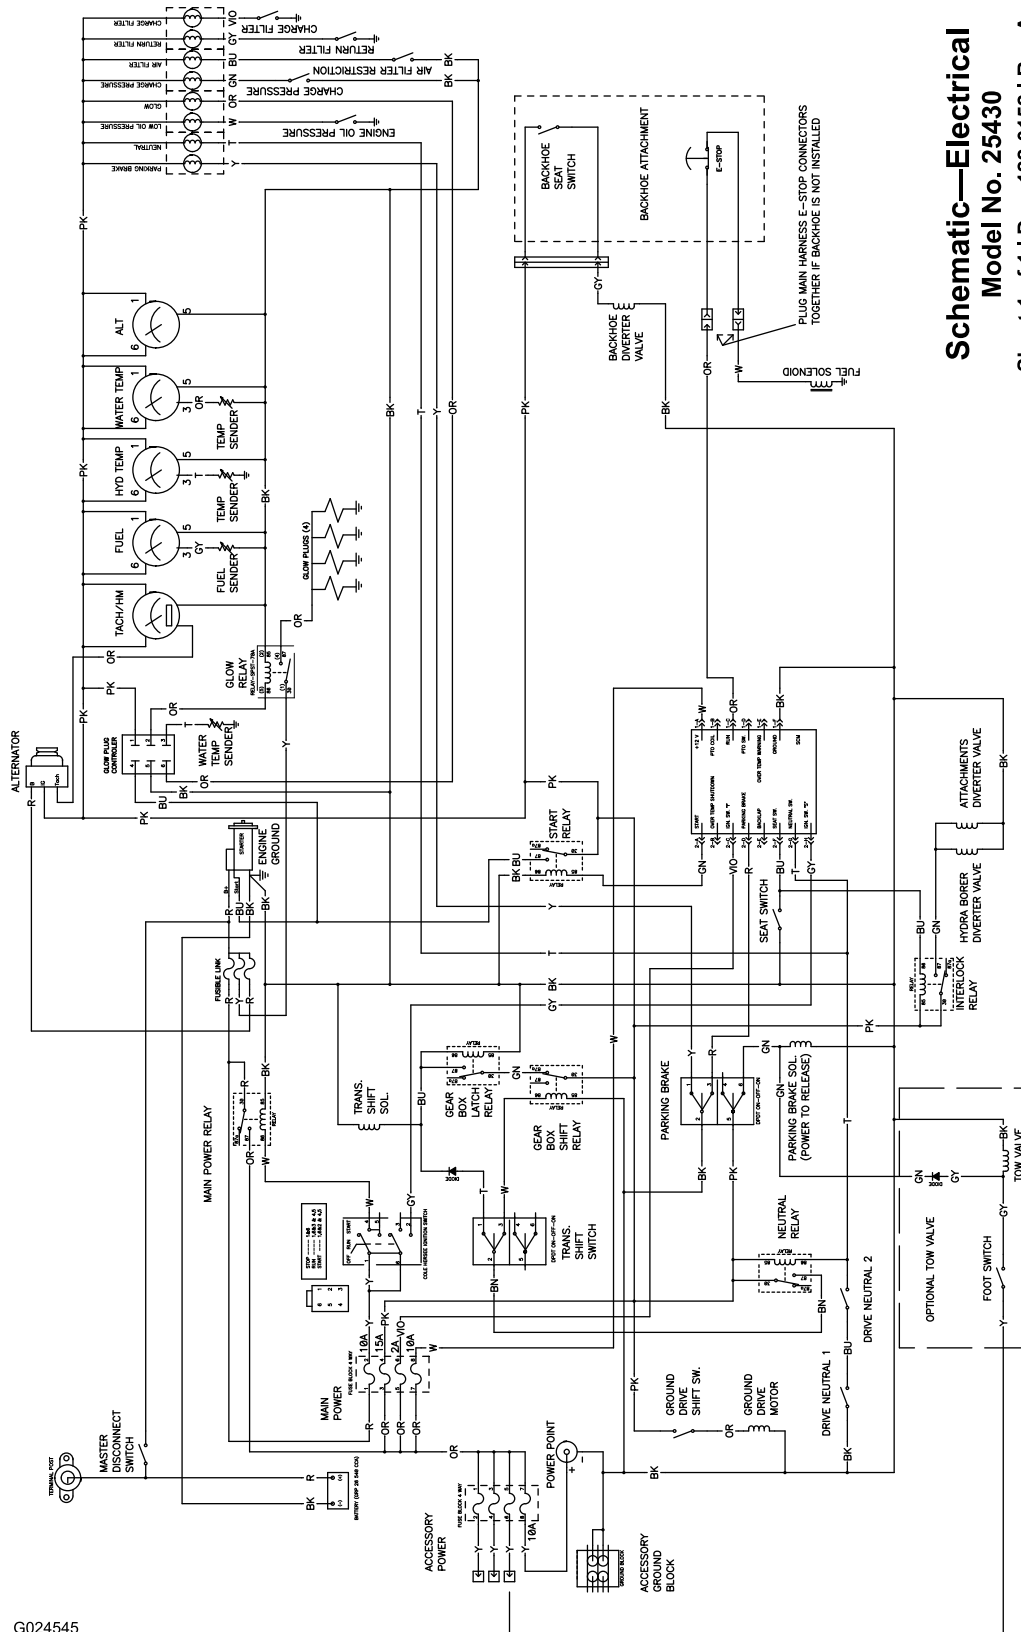

RT600 Traction Unit

Model No. 25430—Serial No. 31300001 and Up

Electrical Schematic

Schematic—Electrical
Model No. 25430
 Sheet 1 of 1 | Dwg 122-0152 | Rev A

G024545