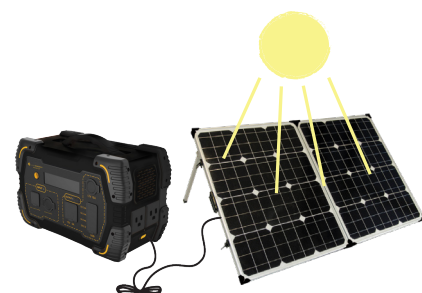

### SILENT

The Lion Solar Panel has silent power allowing for an undisturbed work and play environment while charging Lion Power units.

### RENEWABLE

The Lion Solar Panel is part of our pride of products that creates clean, limitless, renewable energy sources to power your life. It's designed to recharge other units through a renewable source - the sun.

# LION 100™ SOLAR PANEL

Durable handle for portability and effortless transportation.

Harness the power of the sun and charge or power your electronic devices.

Easy to use, just point it towards the sun and plug into a Lion Energy Portable Power unit.