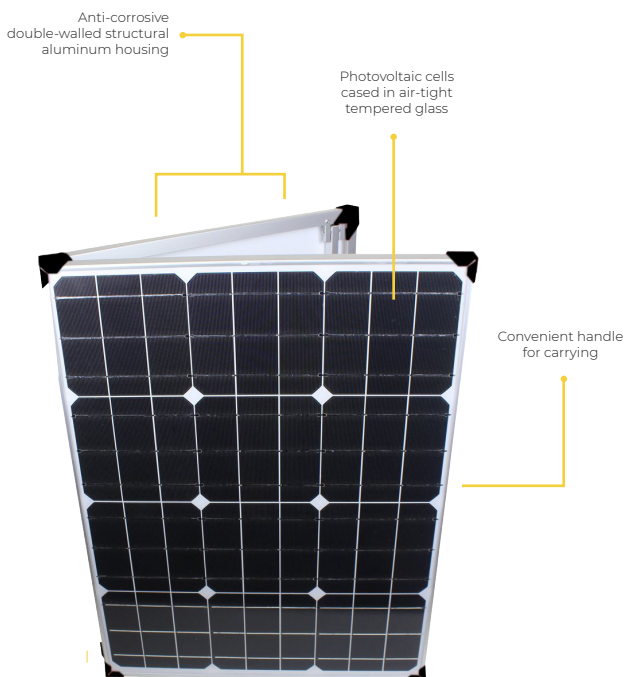

LION 100™ SOLAR PANEL

We provide portable power that is safe, silent and renewable. It gives you peace of mind in emergencies and power for your work and play anytime, anywhere.

SAFE

The Lion Solar Panel produces no emissions - none. It has no carbon footprint during use, emits no greenhouse gases and causes no damage to the environment.

SILENT

The Lion Solar Panel has silent power allowing for an undisturbed work and play environment while charging Lion Power units.

RENEWABLE

The Lion Solar Panel is part of our pride of products that creates clean, limitless, renewable energy sources to power your life. It's designed to recharge other units through a renewable source - the sun.

LIFE ON YOUR TERMS

- Freedom to go and power your life
- Be prepared for any emergency
- Power your work anytime, anywhere
- Portable, renewable energy

BENEFITS

- **SAFE** • produces zero emissions, no carbon footprint
- **EASY TO USE** • keep panel facing the sun and plug into a Lion Energy portable power unit
- **DURABLE** • anti-corrosive, double walled aluminum construction that lasts up to 20 years
- **POWERFUL** • provides up to 100W output for charging
- **EXPANDABLE** • can link multiple panels for faster charging
- **CONVENIENT** • easy to transport with built-in carrying handle

LION SOLAR PANEL

MSRP: $299
UPC: 858311007610

Box Dimensions: 28.3 x 22.4 x 3.8
Weight: 22 lbs.