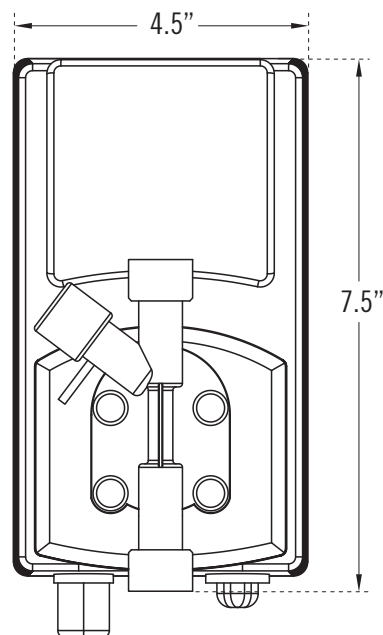

AromaSteam

CONTENTS:

- 6 feet of pressure hose
- 2 feet of suction hose
- Filter
- Atomizing Nozzle
- Installation and Operation Manual

- Electronic oil delivery system evenly infuses scent into steam
- Complete with hoses, fittings and oil atomizer
- Can be controlled directly from an iSteam® or iTempoPlus®
- AromaSteam System oils available in one-liter bottles
- The AromaSteam is rated 0.5 Amps at 120 VAC
- cULus Listed

MS OIL 3: Evergreen

MS OIL 4: Energizing Mint

MS OIL 5: Breathe

Dimensions: 7.5"W x 4.5"H x 4.5"D
 Weight: 5 pounds
 Motor voltage 120 VAC, 50/60 Hz
 Current Draw 0.5 Amps

FOR ILLUSTRATIVE PURPOSES ONLY. IMPORTANT NOTE: FOR SAFE AND TROUBLE FREE INSTALLATION visit mrsteam.com or scan the QR code before installation to download the Installation, Operation and Maintenance Manual or refer to the manual provided with the unit.