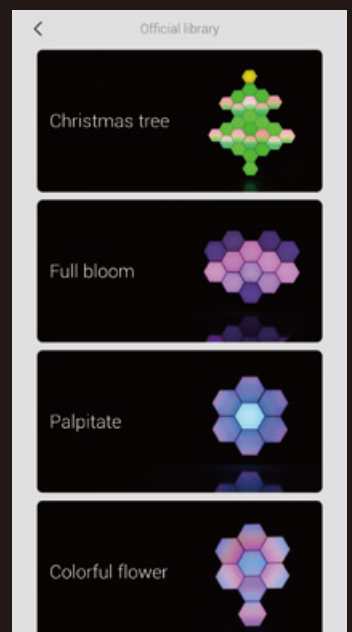

App features

Selection & Customized dynamic effects	Yes
Selection & Customized playing methods	Yes
Selection & Customized colors	Yes
Language support	English, German, Japanese, Simplified Chinese
Dimmable	Yes
Switch ON/OFF	Yes
Voice control through Amazon Alexa/Google Home	Yes
Timer ON/OFF	Yes
Mobile remote control	Yes - Registration required
Light effect changing with music	Yes
Group control	Yes
Firmware upgrade	Yes
App upgrade	Yes