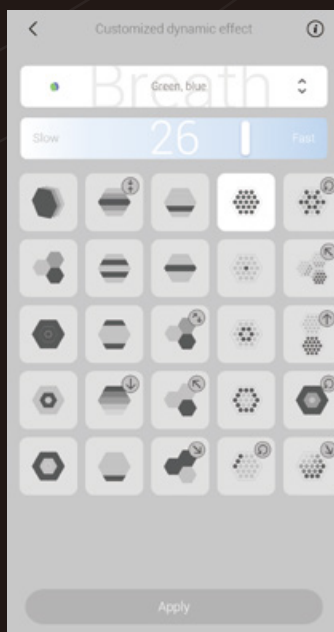

App features

Selection & Customized dynamic effects	Yes
Selection & Customized playing methods	Yes
Selection & Customized colors	Yes
Language support	English, German, Japanese, Simplified Chinese
Dimmable	Yes
Switch ON/OFF	Yes
Voice control through Amazon Alexa/Google Home	Yes
Timer ON/OFF	Yes
Mobile remote control	Yes - Registration required
Light effect changing with music	Yes
Group control	Yes
Firmware upgrade	Yes
App upgrade	Yes