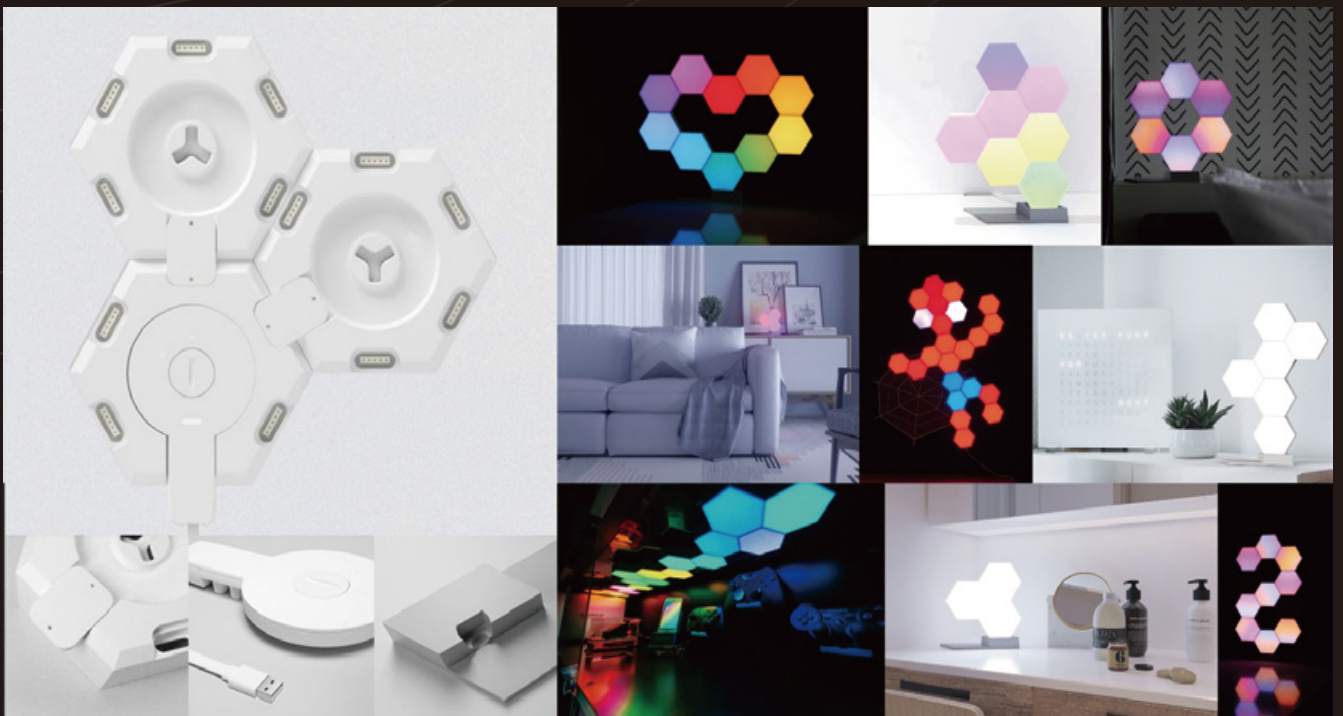

Whether for relaxing mood lighting in the living room, or exciting party lighting at the bar , varied lighting is the visual focus for almost any purposes.

Cololight empowers you to create customized lighting design with the innovative extensional system. You may plug the modules together to create a small figure, a sign or just large area with hundreds modules, and split them later to reshape into any other patterns you like.

Get Cololight now and start your new atmosphere lighting adventure right away!