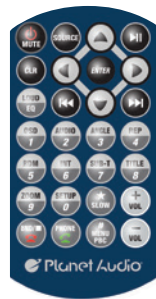

MULTICOLOR ILLUMINATION OPTIONS

DVD RECEIVERS WITH BACK-UP CAM

P9695BRC

BLUETOOTH® | IN-DASH DOUBLE-DIN DVD/MP3 AM/FM RECEIVER
FEATURING 6.95" (177 mm) WIDESCREEN TOUCHSCREEN DIGITAL TFT LCD MONITOR
PLUS REAR-VIEW LICENSE PLATE MOUNT CAMERA

- Double DIN Fit
- Touchscreen Digital TFT LCD Monitor
- USB Port
- USB Charging (1A)*
- Aux-In
- SD Port
- Front & Rear Camera Input
- Video Output
- Front & Rear Pre-Amp Outputs
- A-LINK (Screen Mirroring)
- Rear-View Camera Included