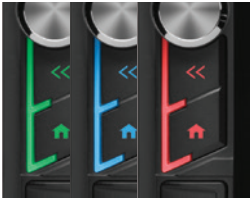

RECEIVERS WITH MONITORS

P9695B

**BLUETOOTH® | IN-DASH DOUBLE DIN
DVD/MP3 AM/FM RECEIVER**
FEATURING 6.95" (177 mm) WIDESCREEN
TOUCHSCREEN DIGITAL TFT LCD MONITOR

- Double-DIN Fit
- Touchscreen Digital TFT LCD Monitor
- USB Port
- USB Charging (1A)*
- SD Port
- Aux-In
- Front, Rear, Sub Pre-Amp Outputs
- Front & Rear Camera Input
- Video Output
- A-Link (Screen Mirroring)

RGB ILLUMINATION OPTIONS