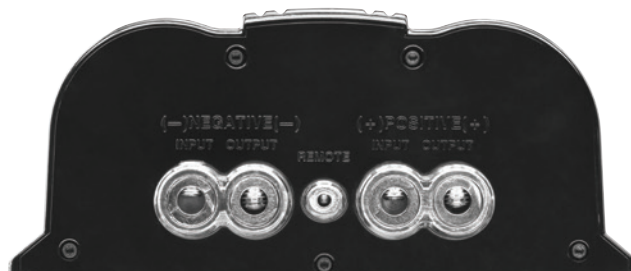

3-Digit Blue Voltage Meter Displays
0.1V Increments

Blue LED Illuminated Window with Music Response

16V Operating Voltage

24V Surge

PC10F

10 FARAD SUPER HYBRID POWER CAPACITOR

FEATURING DIGITAL VOLTAGE DISPLAY
AND BLUE ILLUMINATION