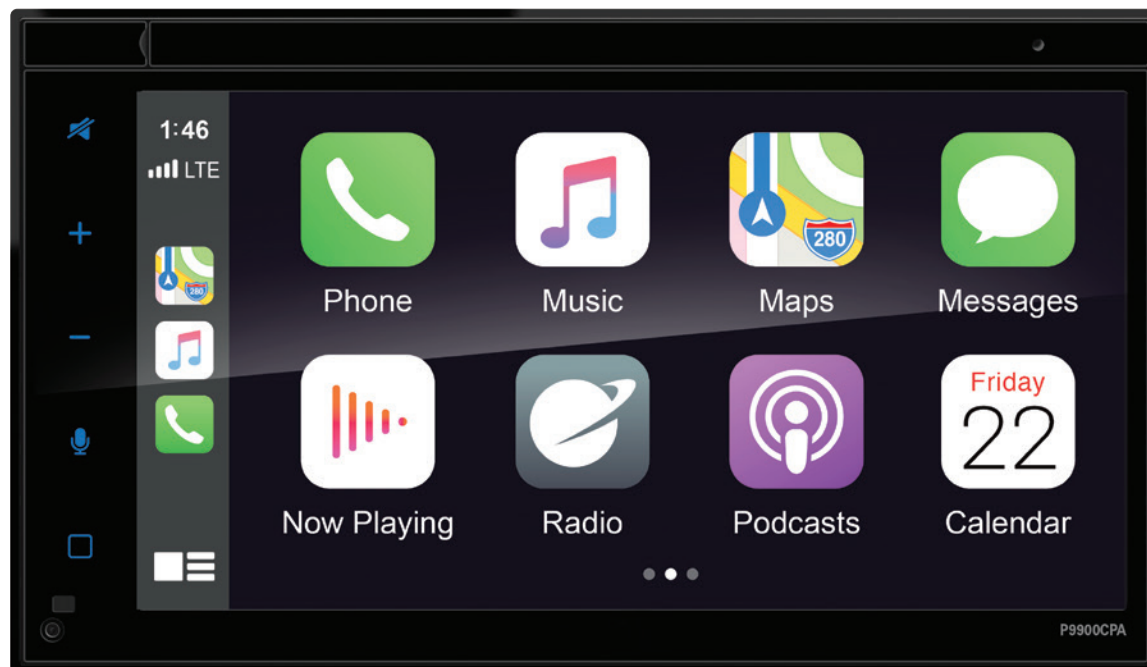

MULTICOLOR ILLUMINATION OPTIONS

MULTIMEDIA RECEIVER

FEATURING Apple CarPlay and Android Auto

P9900CPA

**BLUETOOTH® | MP3-COMPATIBLE AM/FM RECEIVER
FEATURING 6.75" (171 mm) CAPACITIVE TOUCHSCREEN**

6.75"
WIDESCREEN