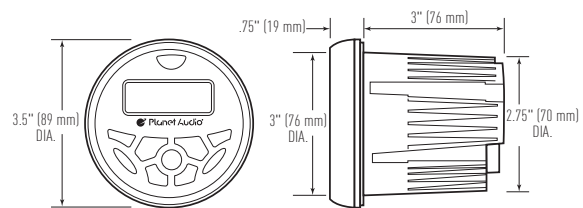

GENERAL

Switchable US & EU Tuner
Frequencies
RDS Tuner
IPX6
NOAA Weather Band Tuner
Conformal Coated PCB
Polished Stainless Steel Bezel
Zero Current Draw Memory (Radio
Preset Memory in case
of Battery Disconnect)
Cutout Diameter: 3" (76 mm)
Output Power:
60 Watts x 4 Channel