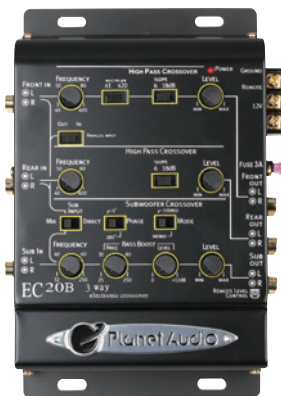

- Master Volume Control
- Fader Control
- Input Sensitivity Adjustment
- PWM MOSFET Power Supply
- S/N: > 85 dB

Dimensions:
7" L x 4.75" W x 1.38" H

EC20B

3-WAY ELECTRONIC CROSSOVER

FEATURING REMOTE SUBWOOFER CONTROL

- Front, Rear, Sub Inputs & Outputs
- HP & LP Filters
- Selectable Slope
- Bass Boost
- Phase Control
- Remote Subwoofer Control

Dimensions:
8.25" L x 5.13" W x 1.88" H

REMOTE SUBWOOFER CONTROL

EC10B

2-WAY ELECTRONIC CROSSOVER