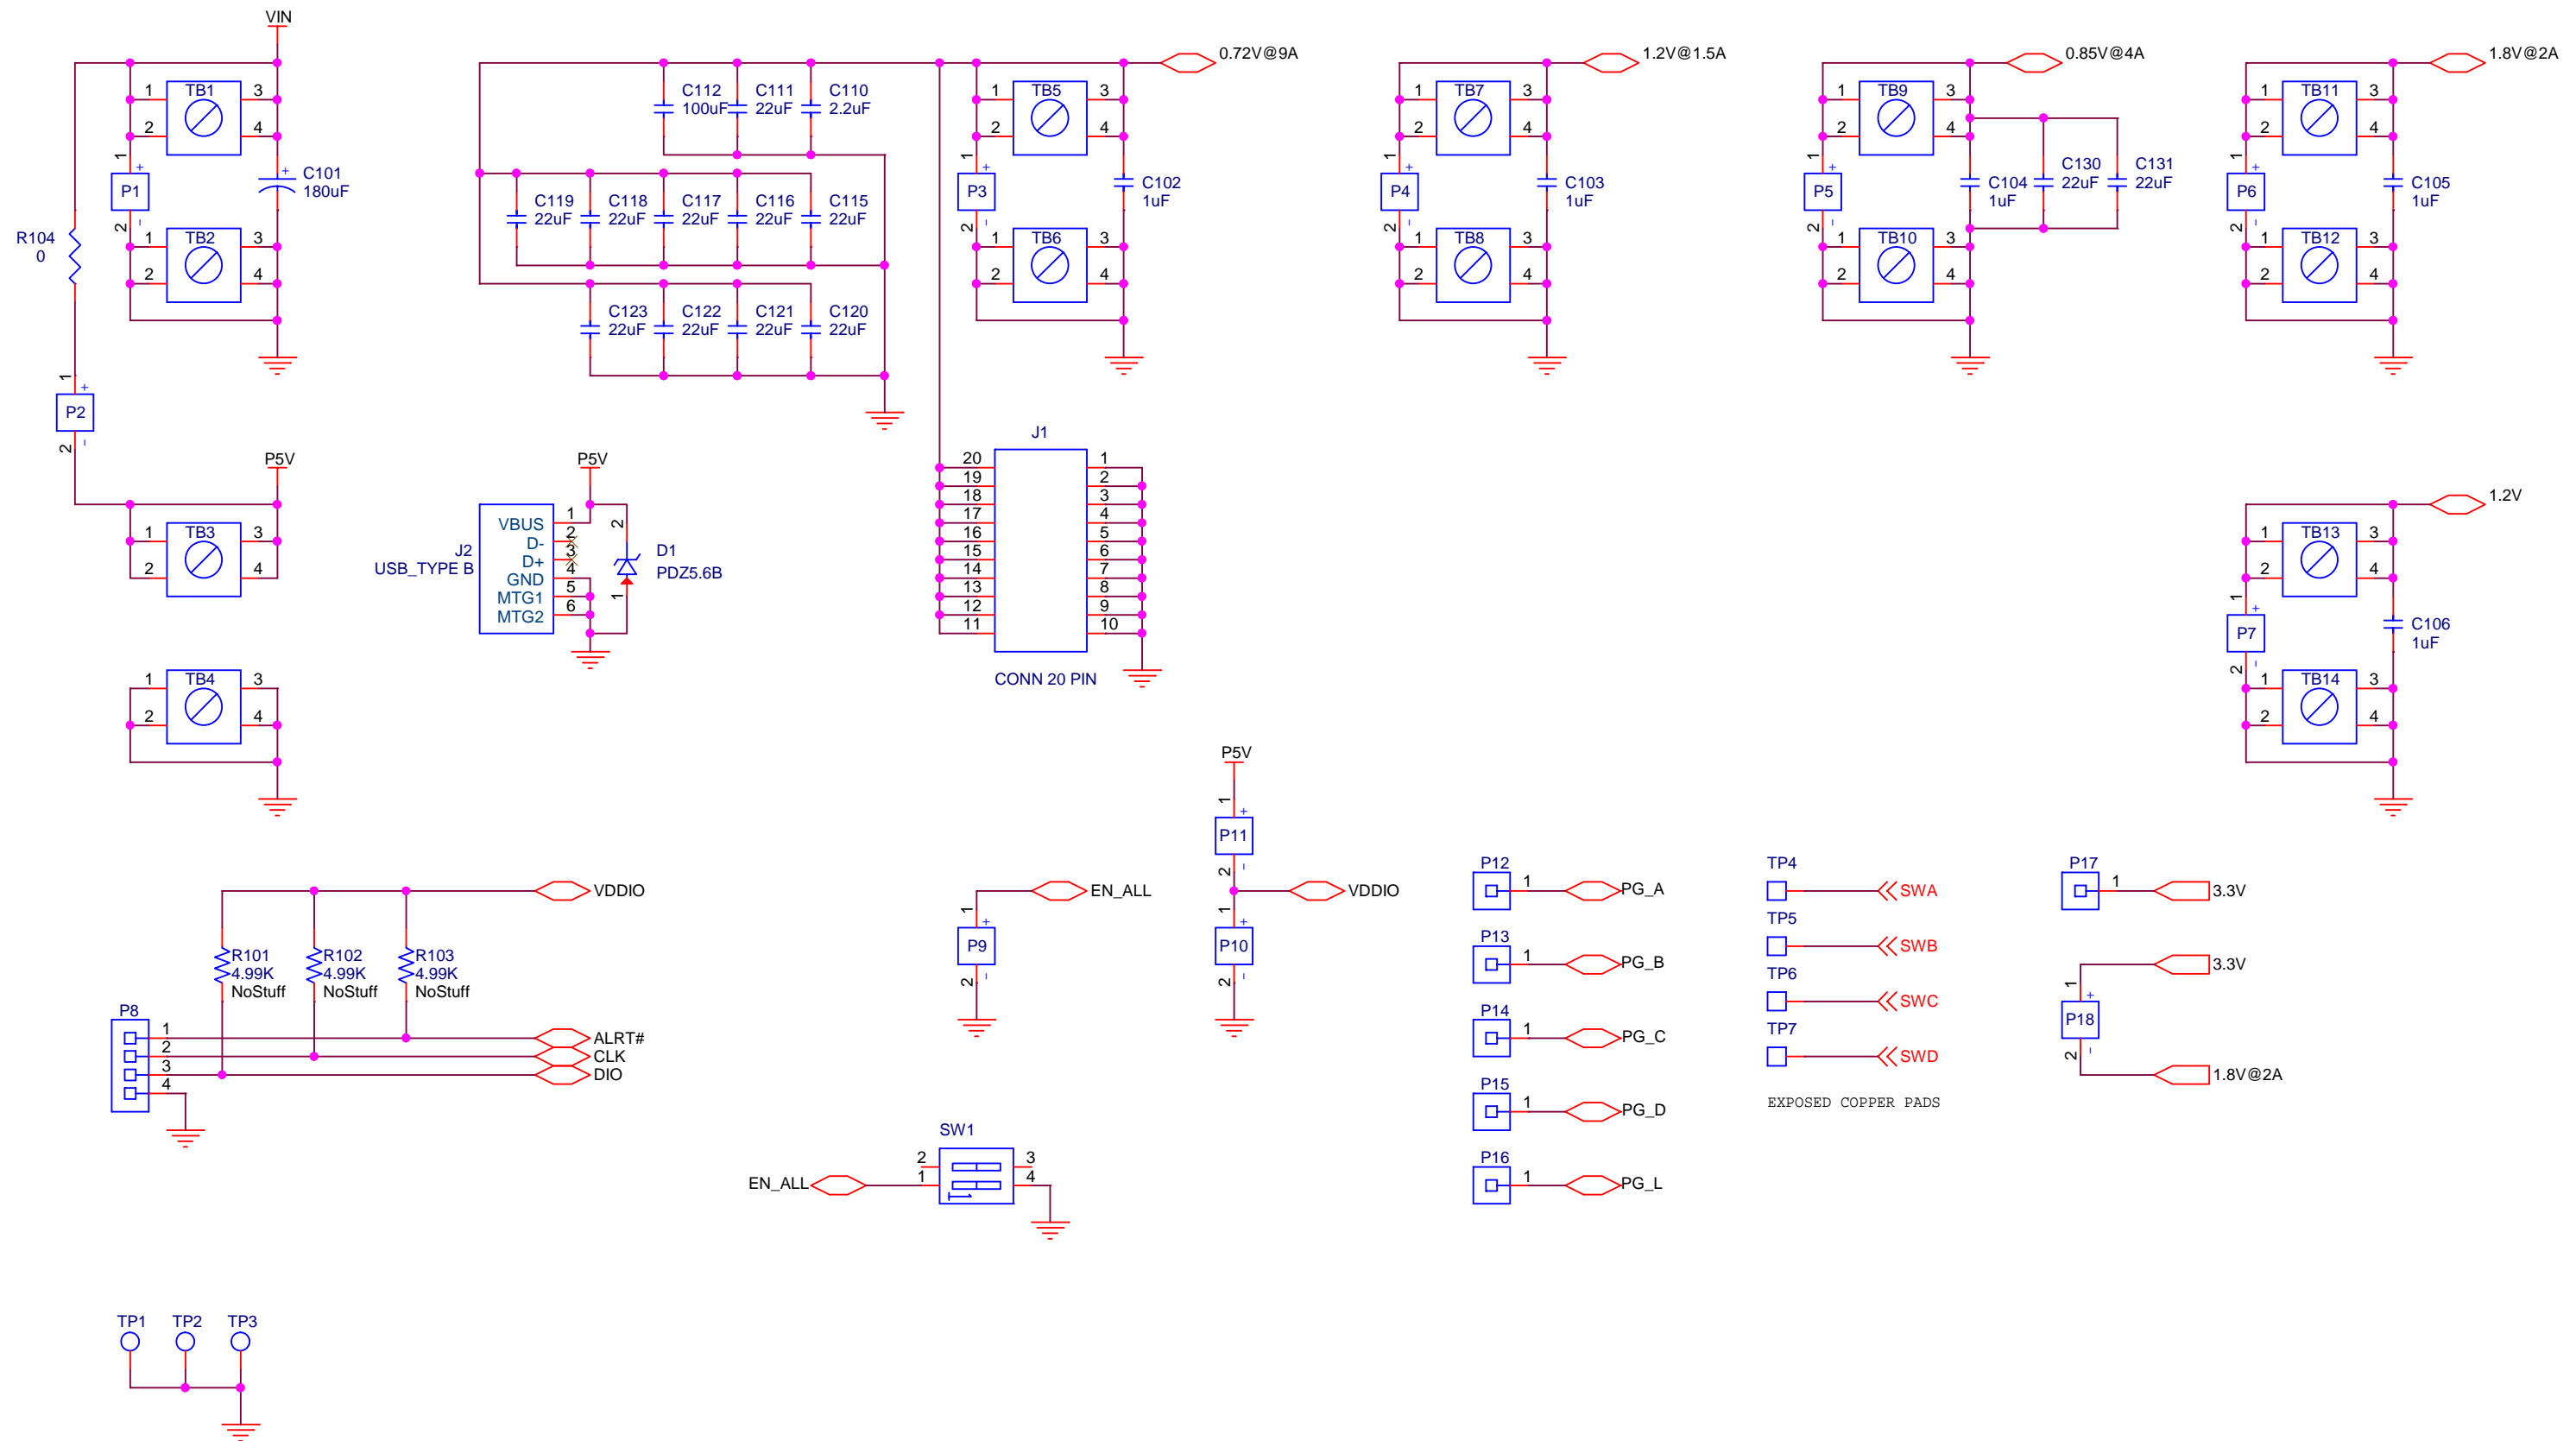

MACRO

|                     |                           |              |
|---------------------|---------------------------|--------------|
| IRPS4501 EVAL BOARD |                           |              |
| Title               |                           |              |
| ZYNQ 6980 CONFIG 11 |                           |              |
| Size                | Document Number           | Rev          |
| B                   | SCH_EV113-011             | E3           |
| Date:               | Tuesday, January 15, 2019 | Sheet 1 of 2 |

|                     |                           |              |
|---------------------|---------------------------|--------------|
| IRPS5401 EVAL BOARD |                           |              |
| Title               |                           |              |
| ZYNQ 6980 CONFIG 11 |                           |              |
| Size                | Document Number           | Rev          |
| <b>B</b>            | <b>SCH_EV113-011</b>      | <b>E3</b>    |
| Date:               | Tuesday, January 15, 2019 | Sheet 2 of 2 |